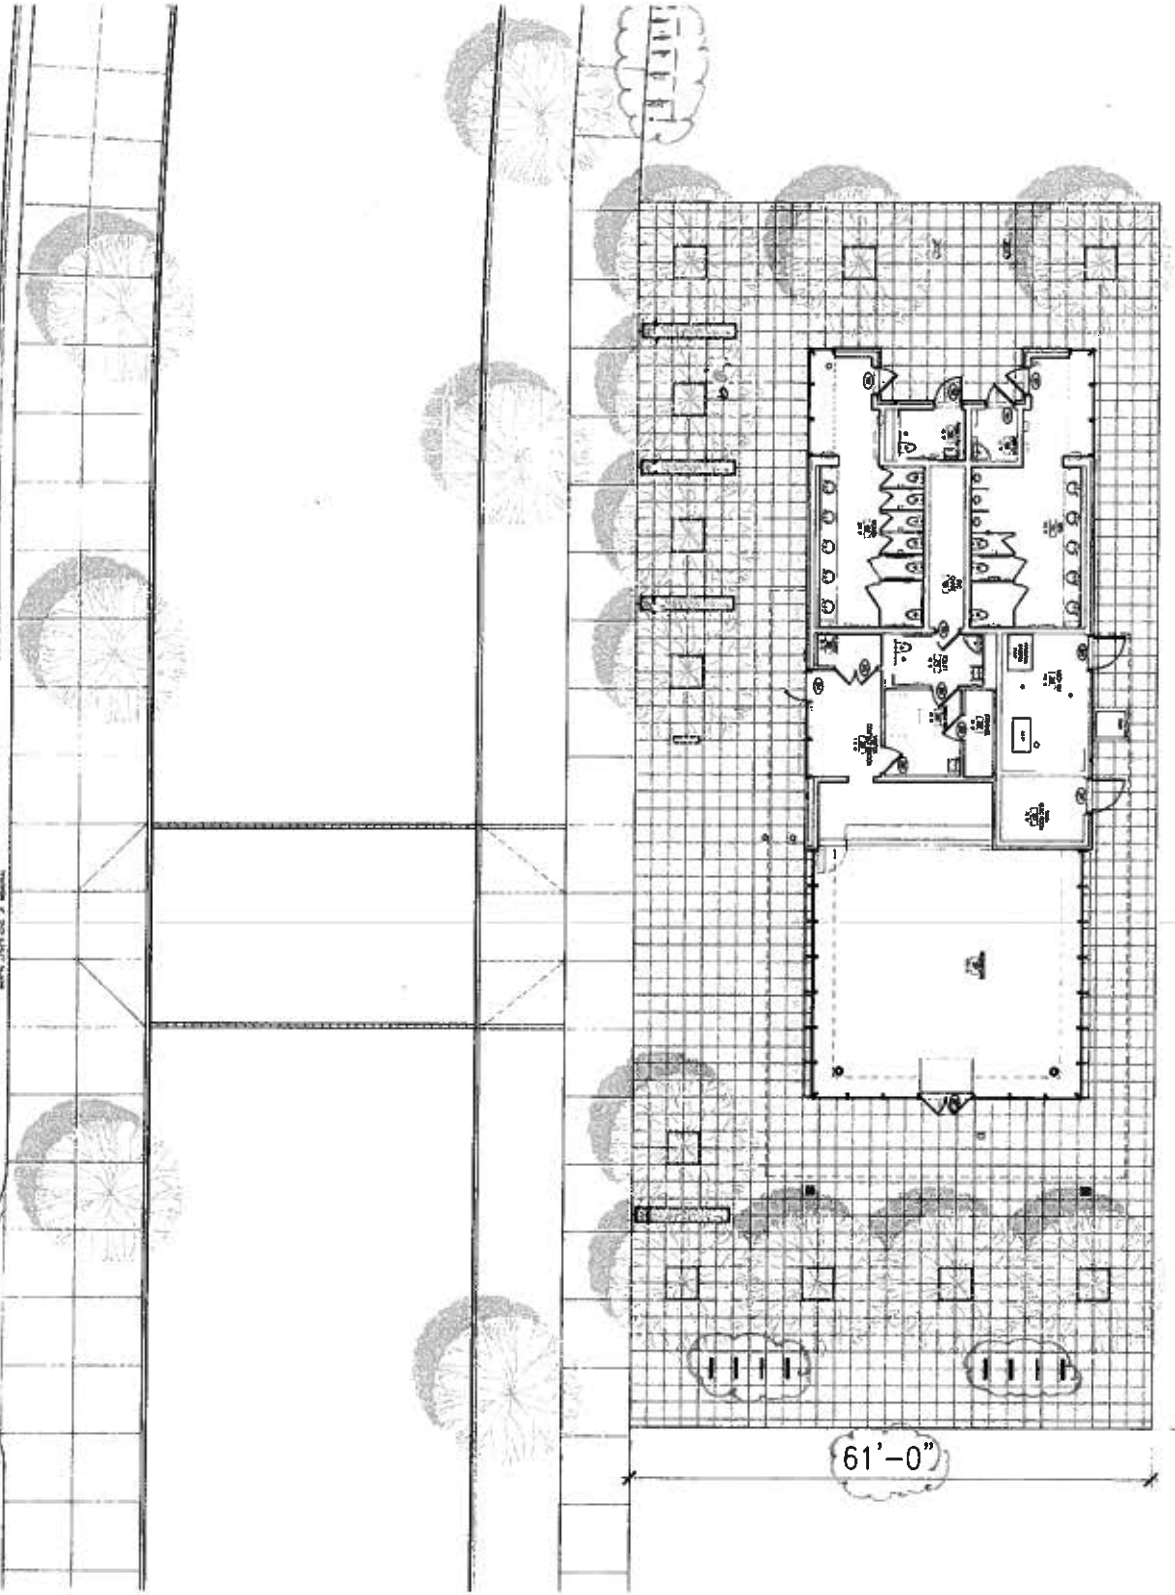

2.1 BOOKSTORE PLAZA PAVING

07.16.2010 BOOKSTORE PLAZA PAVING

MARTIN LUTHER
KING JR MEMORI

2.2 BOOKSTORE PLAZA PAVING

144'-0"

61'-0"

01.20.2011_B BOOKSTORE PLAZA PAVING

MARTIN LUTHER
KING JR MEMORI