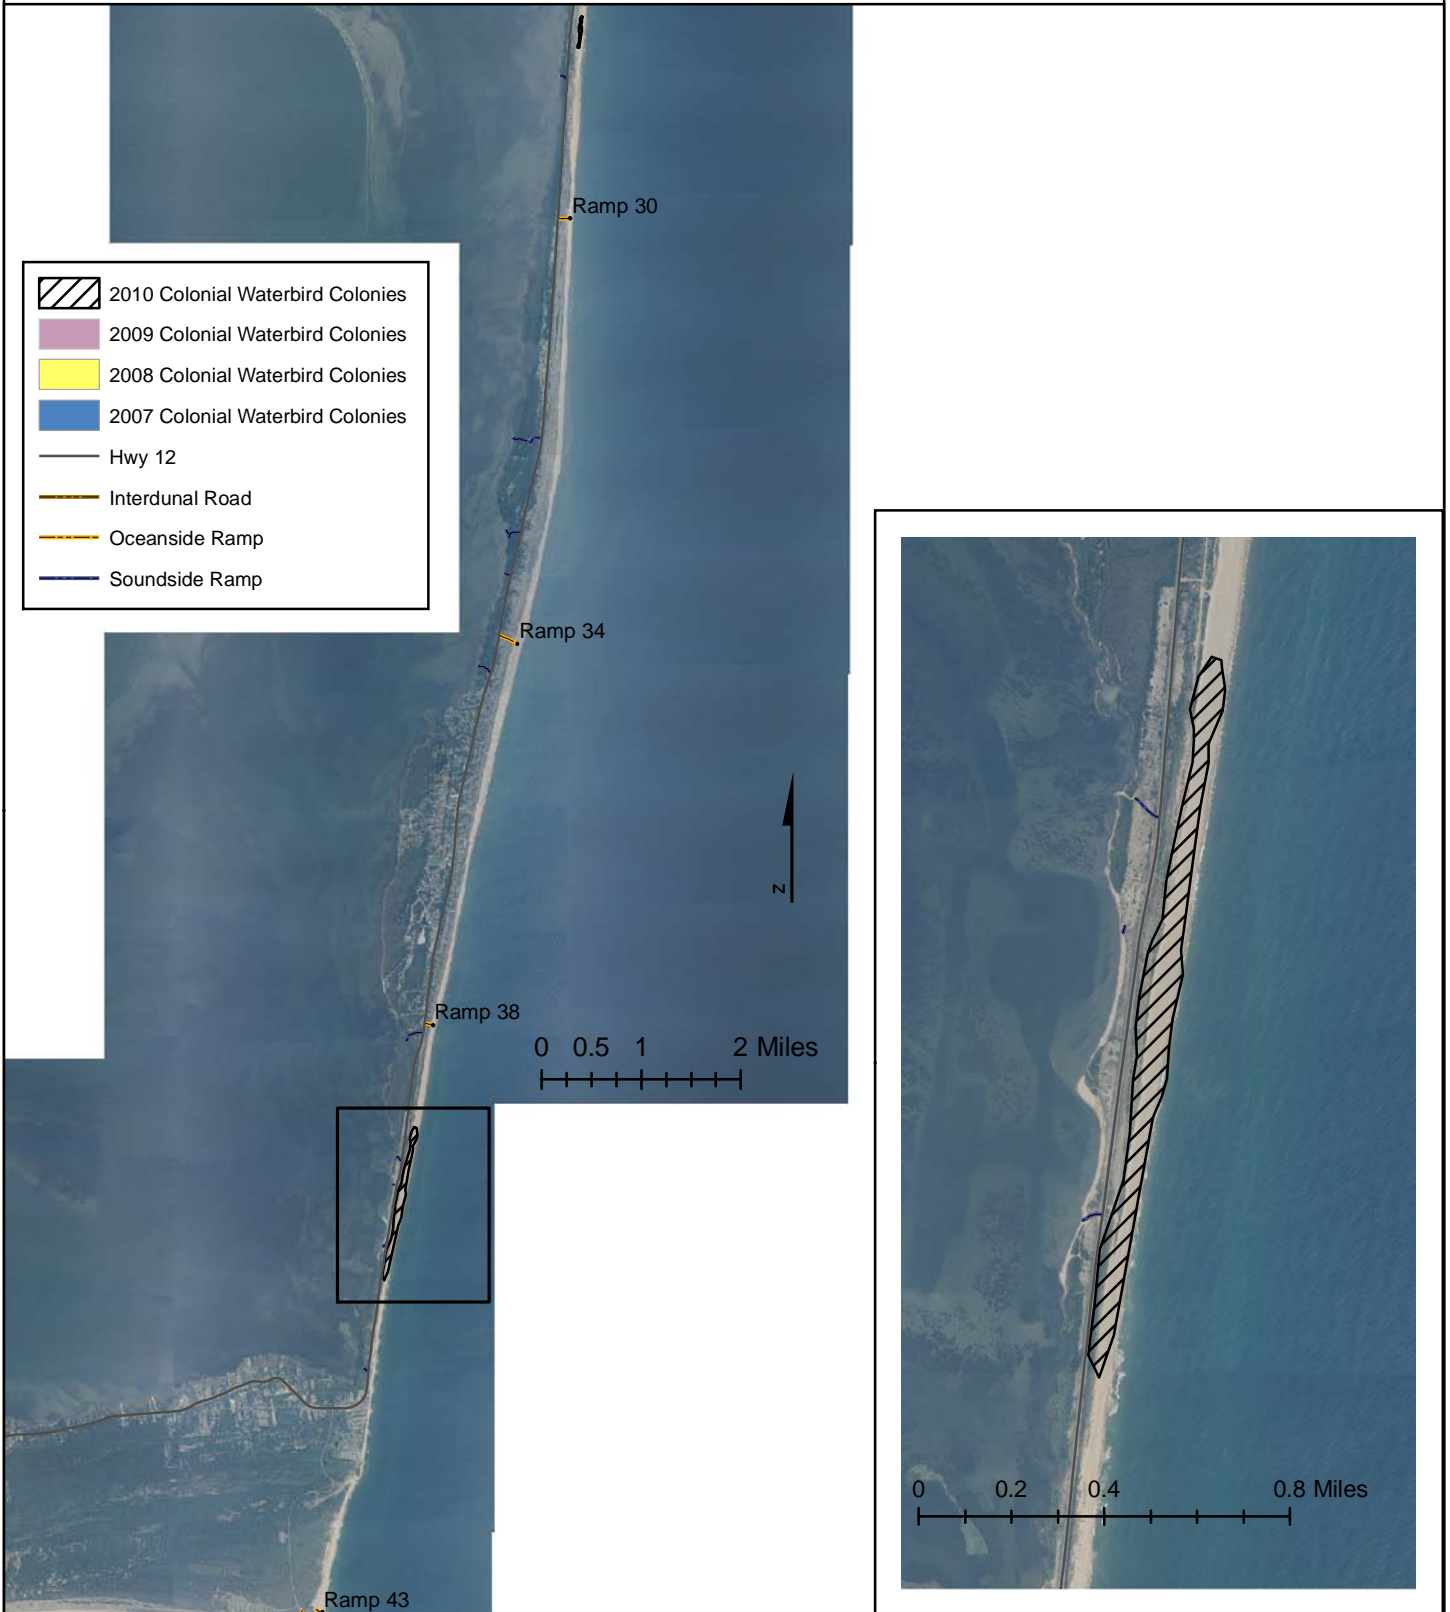

Map 1: Bodie Island & Green Island Colonial Waterbirds 2010

Map 2: Bodie Hatteras Colonial Waterbirds 2010

Map 3: North Hatteras Colonial Waterbirds 2010

Map 4: South Hatteras Colonial Waterbird Colonies 2010

	2010 Colonial Waterbird Colonies
	2009 Colonial Waterbird Colonies
	2008 Colonial Waterbird Colonies
	2007 Colonial Waterbird Colonies
	Hwy 12
	Interdunal Road
	Oceanside Ramp
	Soundside Ramp

Map 5: Ocracoke Colonial Waterbird Colonies 2010