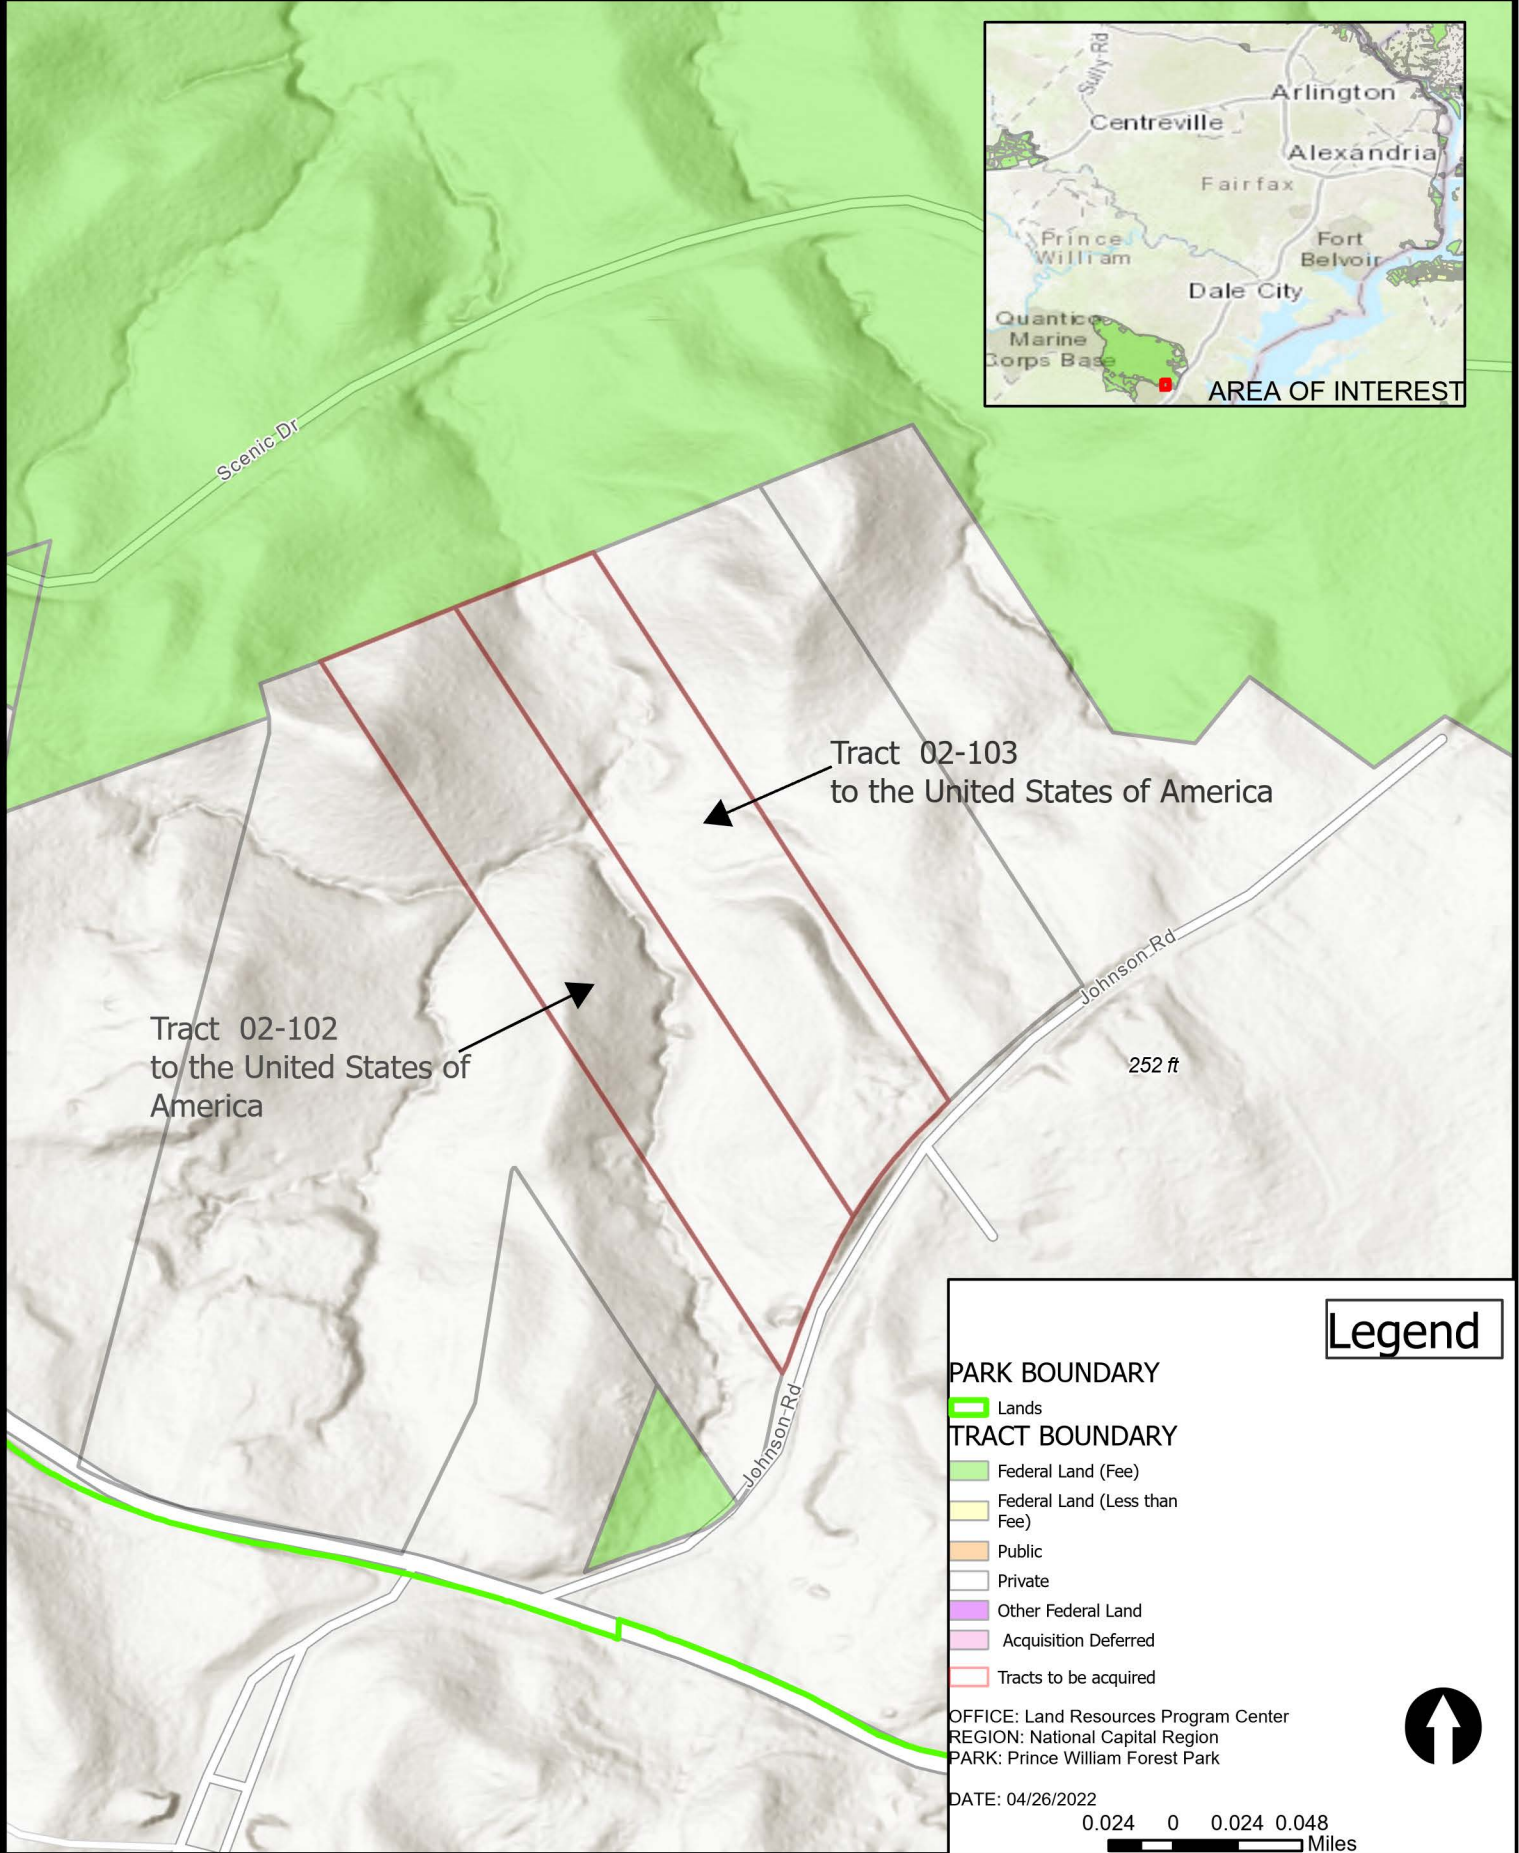

Potomac Yard Metro Station Land Exchange

Tract 02-102
to the United States of
America

Tract 02-103
to the United States of America

Legend

- PARK BOUNDARY**
 - Lands
- TRACT BOUNDARY**
 - Federal Land (Fee)
 - Federal Land (Less than Fee)
 - Public
 - Private
 - Other Federal Land
 - Acquisition Deferred
 - Tracts to be acquired

OFFICE: Land Resources Program Center
REGION: National Capital Region
PARK: Prince William Forest Park

DATE: 04/26/2022
0.024 0 0.024 0.048
Miles