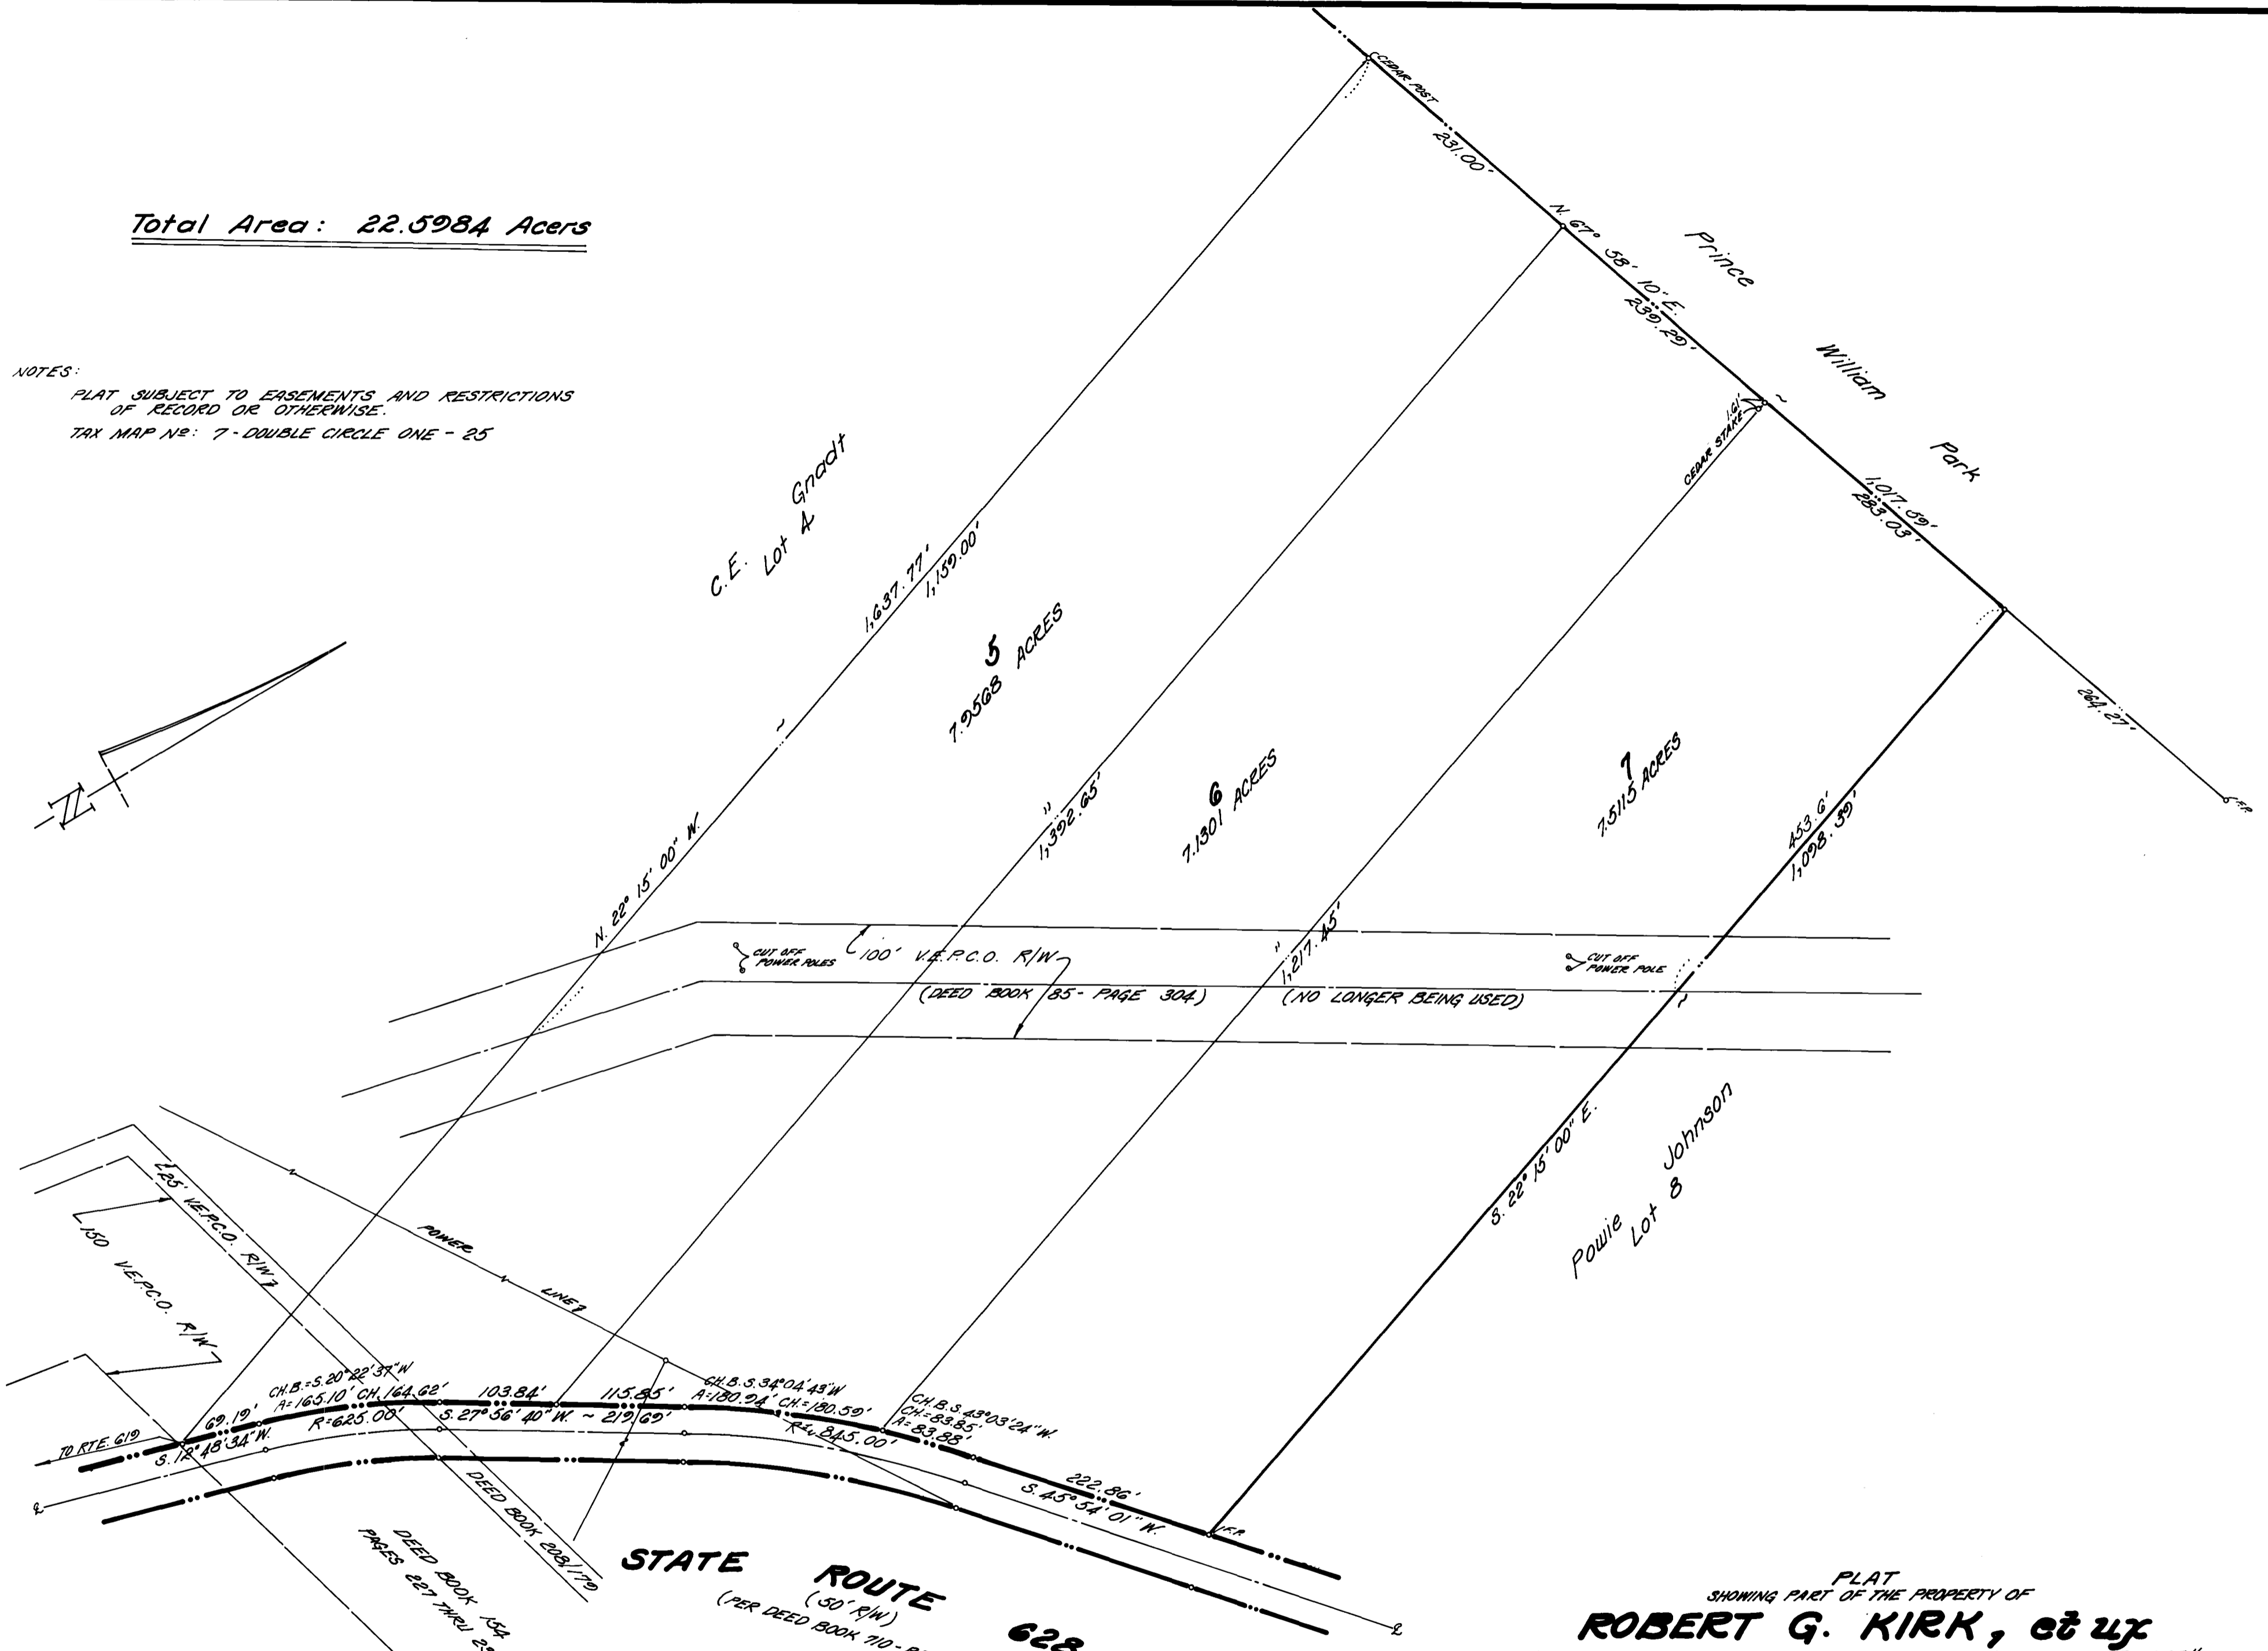

Total Area: 22.5984 Acres

NOTES:

FLAT SUBJECT TO EASEMENTS AND RESTRICTIONS  
OF RECORD OR OTHERWISE.

TAX MAP NO: 7-DOUBLE CIRCLE ONE-25

**STATE ROUTE 628**  
(50' R/W)  
(PER DEED BOOK 710 - PAGE 174)

PLAT  
SHOWING PART OF THE PROPERTY OF  
**ROBERT G. KIRK, et al**  
"KNOWN AS LOTS 5, 6 & 7 OF THE WILLIAM C. WILLIAMS ESTATE"

DUMFRIES MAGISTERIAL DISTRICT  
PRINCE WILLIAM COUNTY, VIRGINIA  
SCALE: 1" = 13 OCTOBER, 1976  
PREPARED BY

**LARRY N. SCARTZ**  
CERTIFIED LAND SURVEYOR  
WOODBRIDGE, VIRGINIA