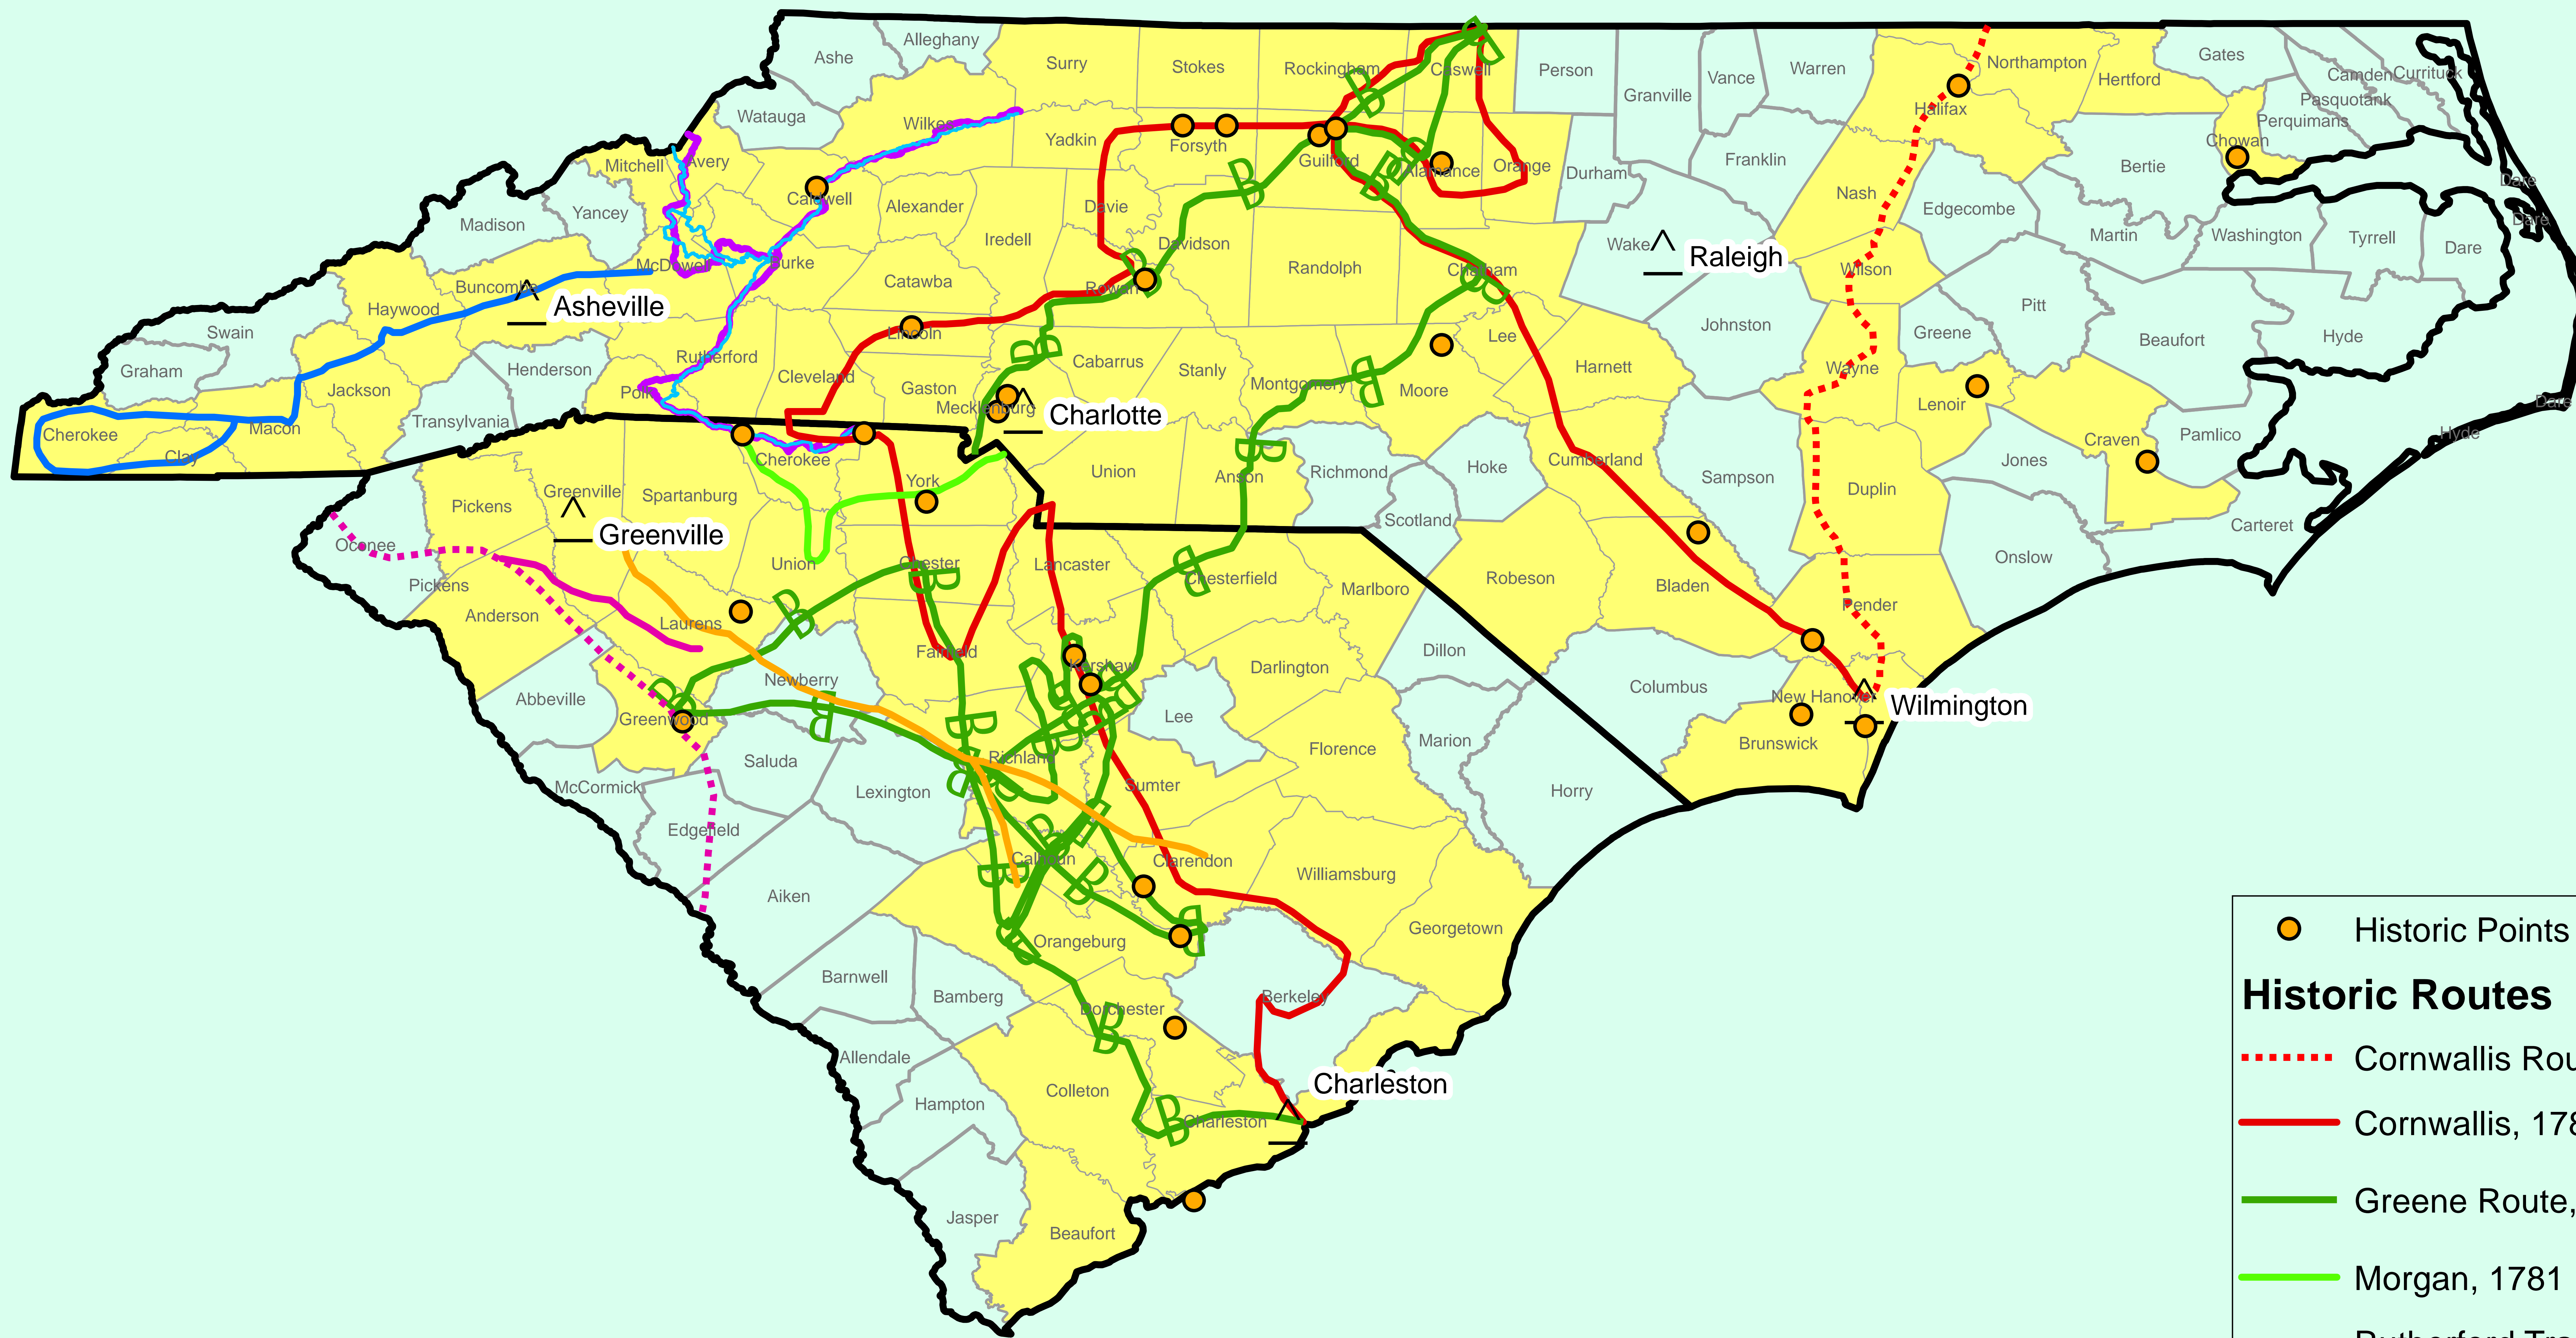

Southern Campaign of the Revolution Heritage Area Study

- Historic Points of Interest
- Historic Routes**
- Cornwallis Route, April - May 1781
- Cornwallis, 1780-1781
- Greene Route, 1781
- Morgan, 1781
- Rutherford Trace Route
- Snow Campaign, 1775
- Cherokee Campaign, 1782
- Cherokee Campaign, 1776
- Overmountain Historical Trail
- Overmountain Motor Route
- Backcountry Alliance Area
- Study Area

The National Park Service makes no warranty, expressed or implied, related to the accuracy, precision, or completeness of spatial data as displayed on this map. Historic routes and historic points of interest were heads-up digitized for display purposes only and are not appropriate for legal representation or navigation purposes.

Data Sources:
Historic Routes, Historic Points of Interest, Backcountry Alliance Area:
North Carolina Department of Cultural Resources and
South Carolina Department of Parks, Recreation and Tourism

States, Counties: U.S. Census Bureau

Map Produced by:
National Park Service, Southeast Regional Geospatial
Support Program, Atlanta, GA