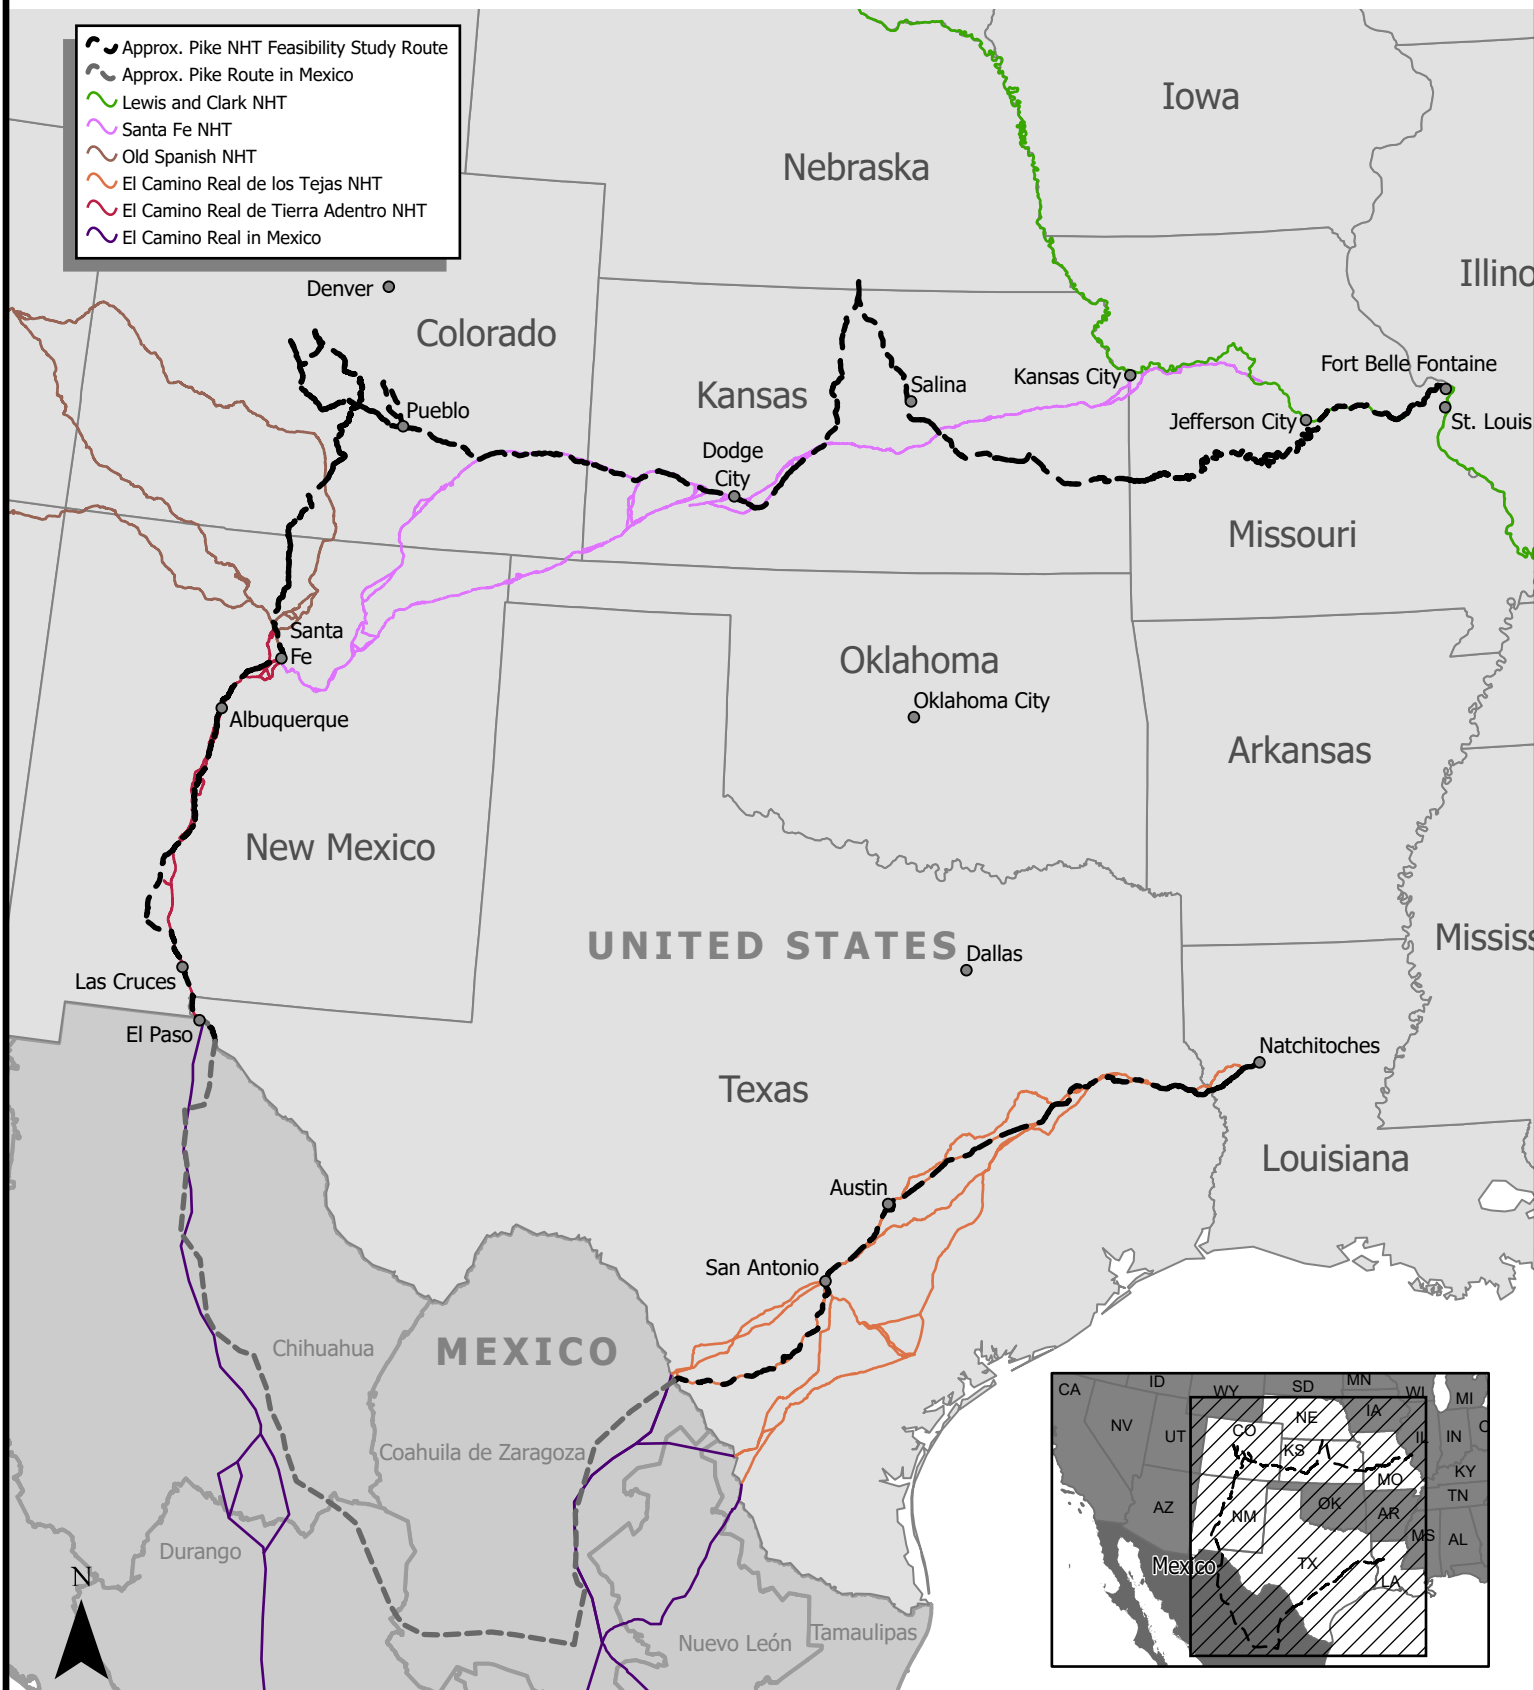

Draft Route: Pike National Historic Trail (NHT) Feasibility Study

No warranty is made by the National Park Service as to the accuracy, reliability, or completeness of these data for individual use or aggregate use with other data.