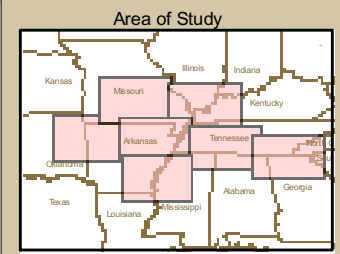

Context Map

Trail of Tears National Historic Trail Study Routes

- The Bell Route
- The Bengé Route
- The Round Up Routes
- The Water Land Components
- The Disbandment Routes
- Designated Routes

Produced by the National Park Service, National Trails System Office, Santa Fe, NM - August, 2007