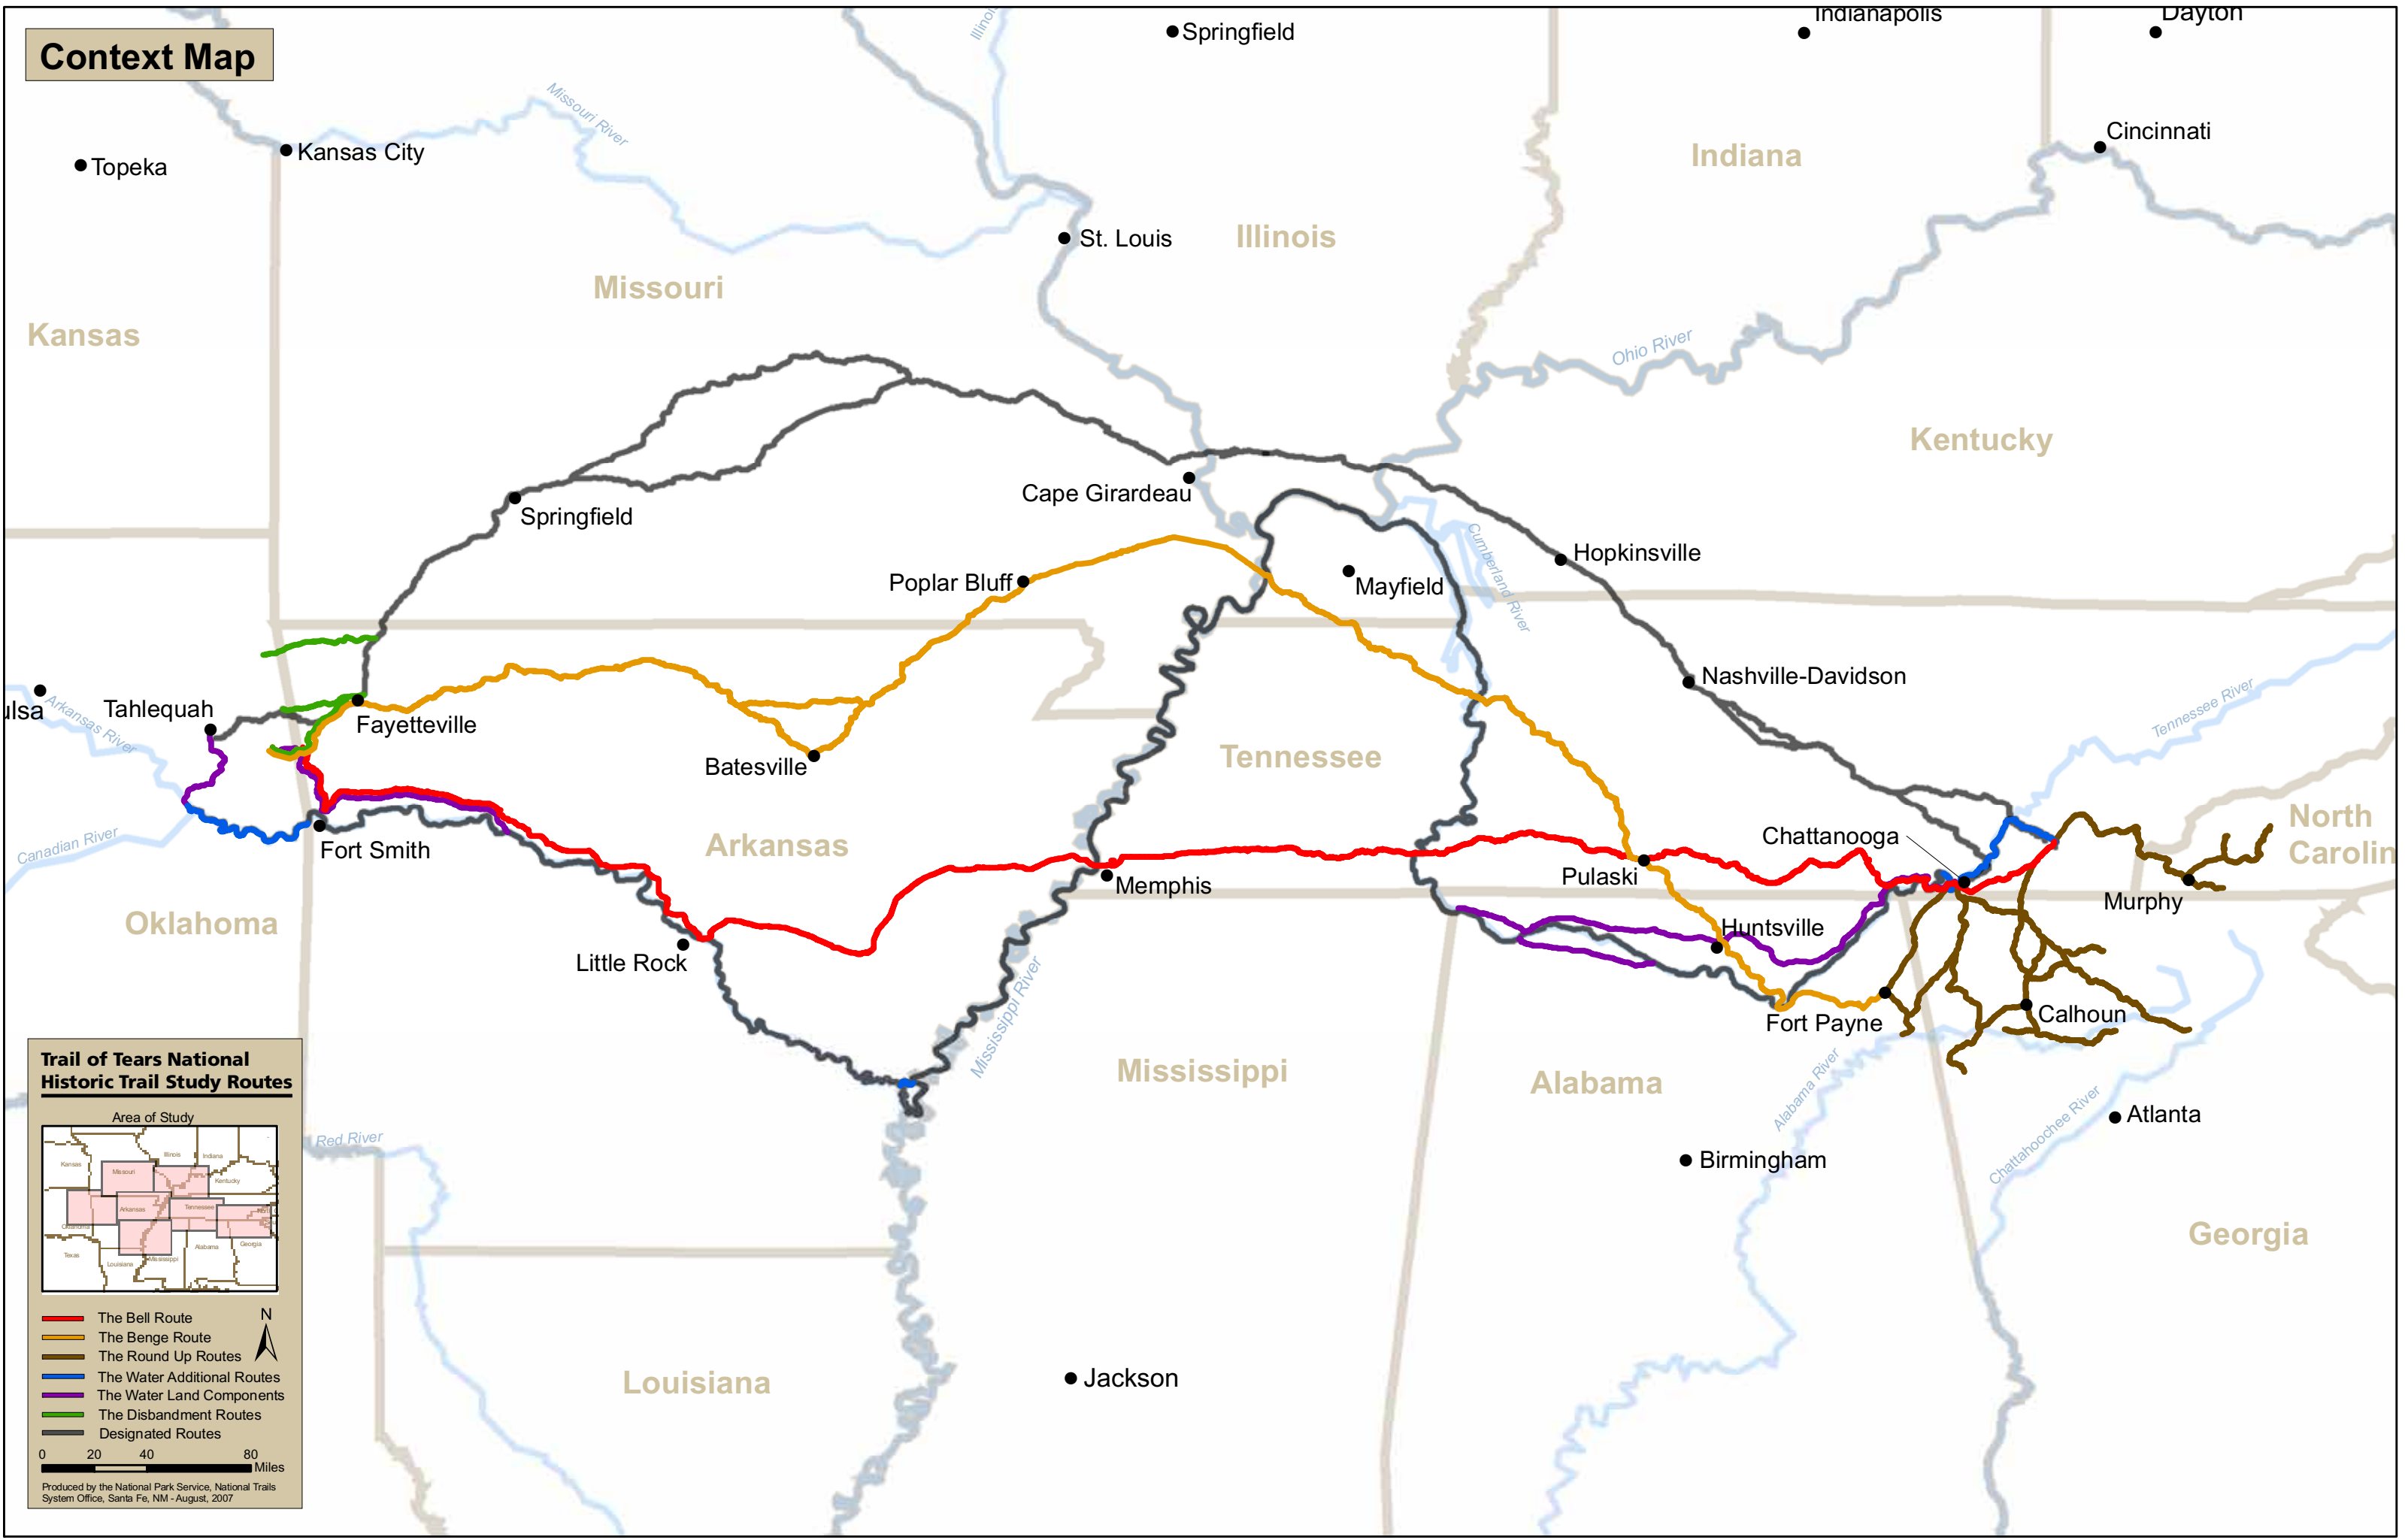

Context Map

Trail of Tears National Historic Trail Study Routes

- The Bell Route
- The Bengé Route
- The Round Up Routes
- The Water Land Components
- The Disbandment Routes
- Designated Routes

Produced by the National Park Service, National Trails System Office, Santa Fe, NM - August, 2007