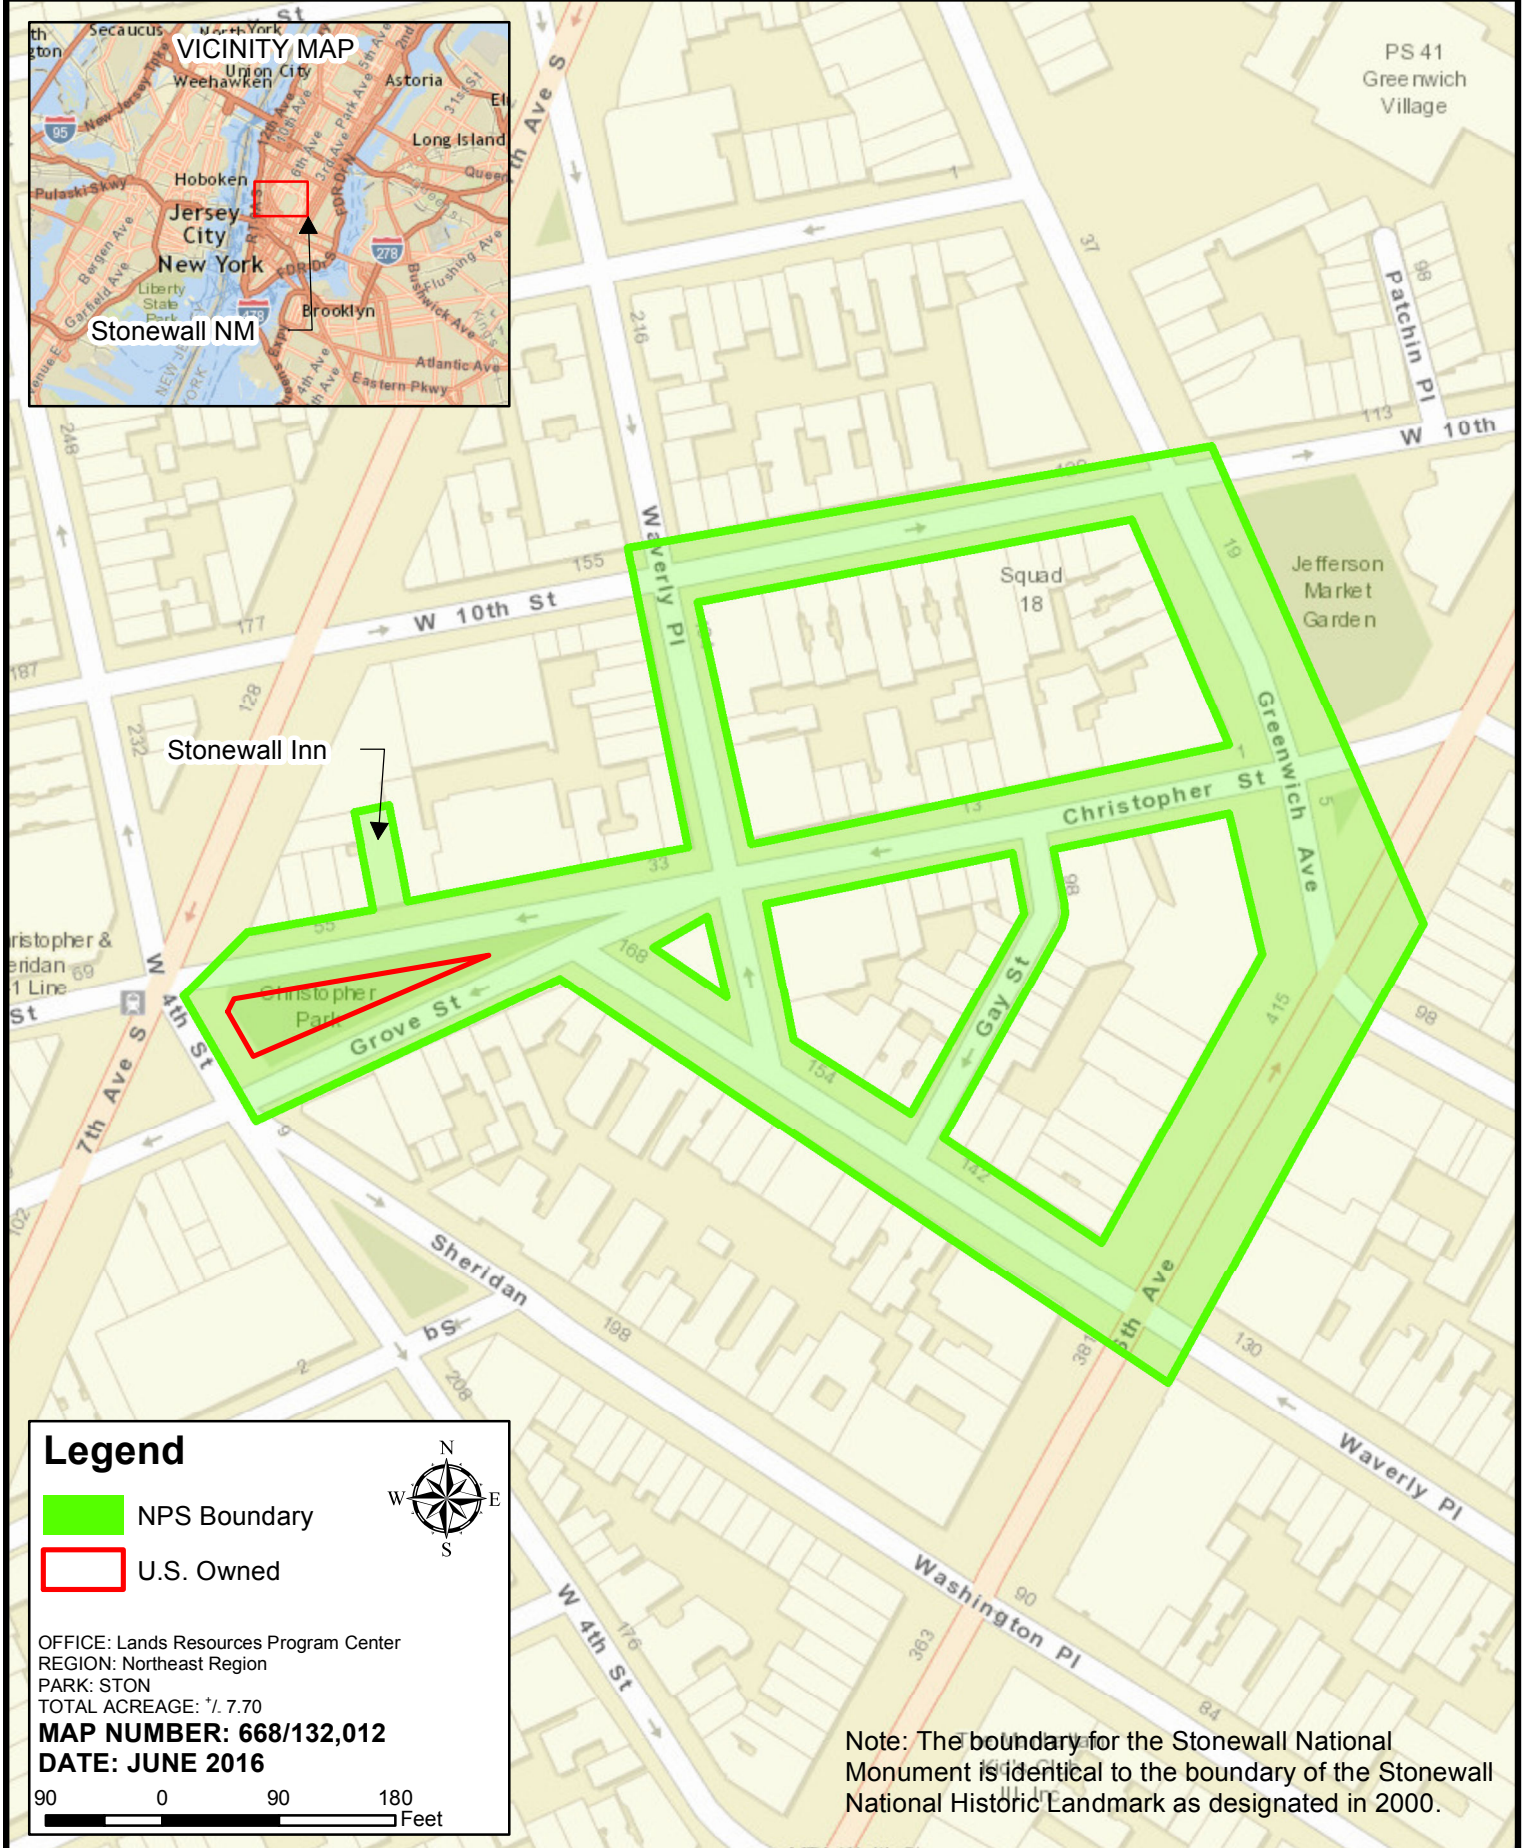

Stonewall National Monument Boundary

National Park Service
U.S. Department of the Interior

Legend

- NPS Boundary
- U.S. Owned

OFFICE: Lands Resources Program Center
REGION: Northeast Region
PARK: STON
TOTAL ACREAGE: ± 7.70
MAP NUMBER: 668/132,012
DATE: JUNE 2016

Note: The boundary for the Stonewall National Monument is identical to the boundary of the Stonewall National Historic Landmark as designated in 2000.