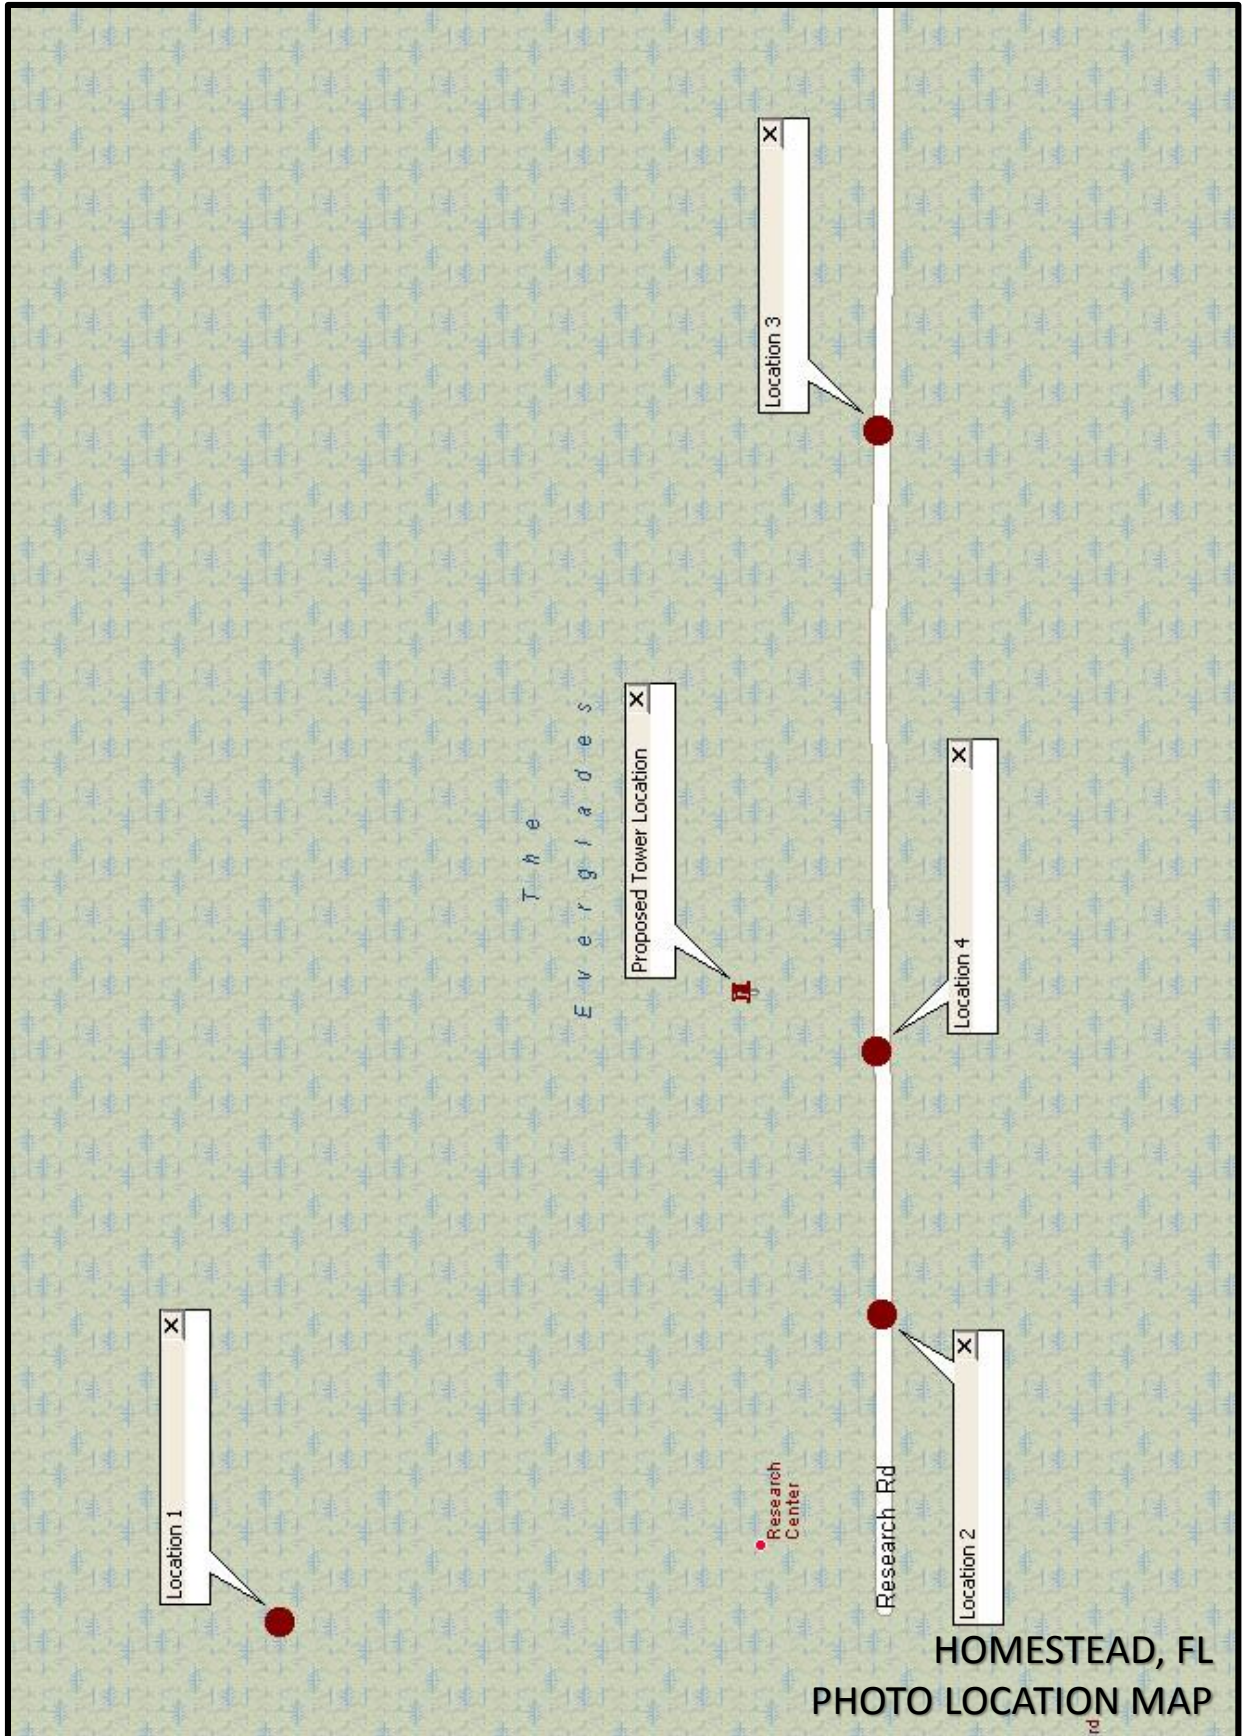

PHOTO SIMULATIONS

for

***68271 Everglades National Park
250' Self-Support Tower***

***40001 SR-9336
Homestead, FL 33034***

performed by

Kimley»Horn

Expect More. Experience Better.

***655 NORTH FRANKLIN STREET, SUITE 150
TAMPA, FL 33602
813-620-1460 OFFICE***

Long Pine Key Rd

HOMESTEAD, FL
AERIAL MAP

← EXISTING GUYED TOWER

EXISTING

PROPOSED DIPOLE ANTENNA
← PROPOSED LIGHTNING ROD
← PROPOSED DIPOLE ANTENNA
← PROPOSED ANTENNA MOUNT

← PROPOSED MICROWAVE DISH

← PROPOSED OMNI ANTENNA

← PROPOSED DIPOLE ANTENNA

← PROPOSED OMNI ANTENNA

← PROPOSED 250' SELF-SUPPORT TOWER

HOMESTEAD, FL
PHOTO LOCATION 2

LOOKING NORTHEAST FROM RESEARCH DRIVE