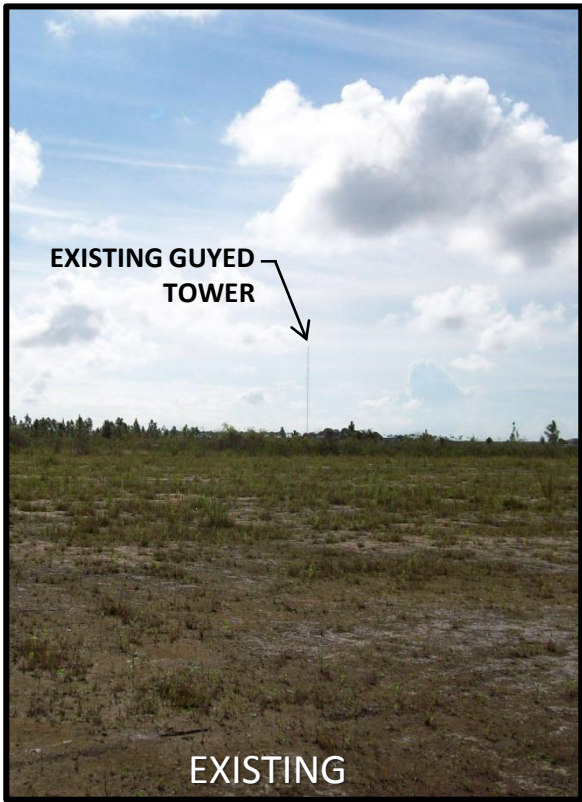

PHOTO SIMULATIONS

for

***68271 Everglades National Park
250' Self-Support Tower***

***40001 SR-9336
Homestead, FL 33034***

performed by

Kimley»Horn

Expect More. Experience Better.

***655 NORTH FRANKLIN STREET, SUITE 150
TAMPA, FL 33602
813-620-1460 OFFICE***

Long Pine Key Rd

HOMESTEAD, FL
AERIAL MAP

← EXISTING GUYED TOWER

EXISTING

PROPOSED DIPOLE ANTENNA
← PROPOSED LIGHTNING ROD
← PROPOSED DIPOLE ANTENNA
← PROPOSED ANTENNA MOUNT

← PROPOSED MICROWAVE DISH

← PROPOSED OMNI ANTENNA

← PROPOSED DIPOLE ANTENNA

← PROPOSED OMNI ANTENNA

← PROPOSED 250' SELF-SUPPORT TOWER

HOMESTEAD, FL
PHOTO LOCATION 2

LOOKING NORTHEAST FROM RESEARCH DRIVE