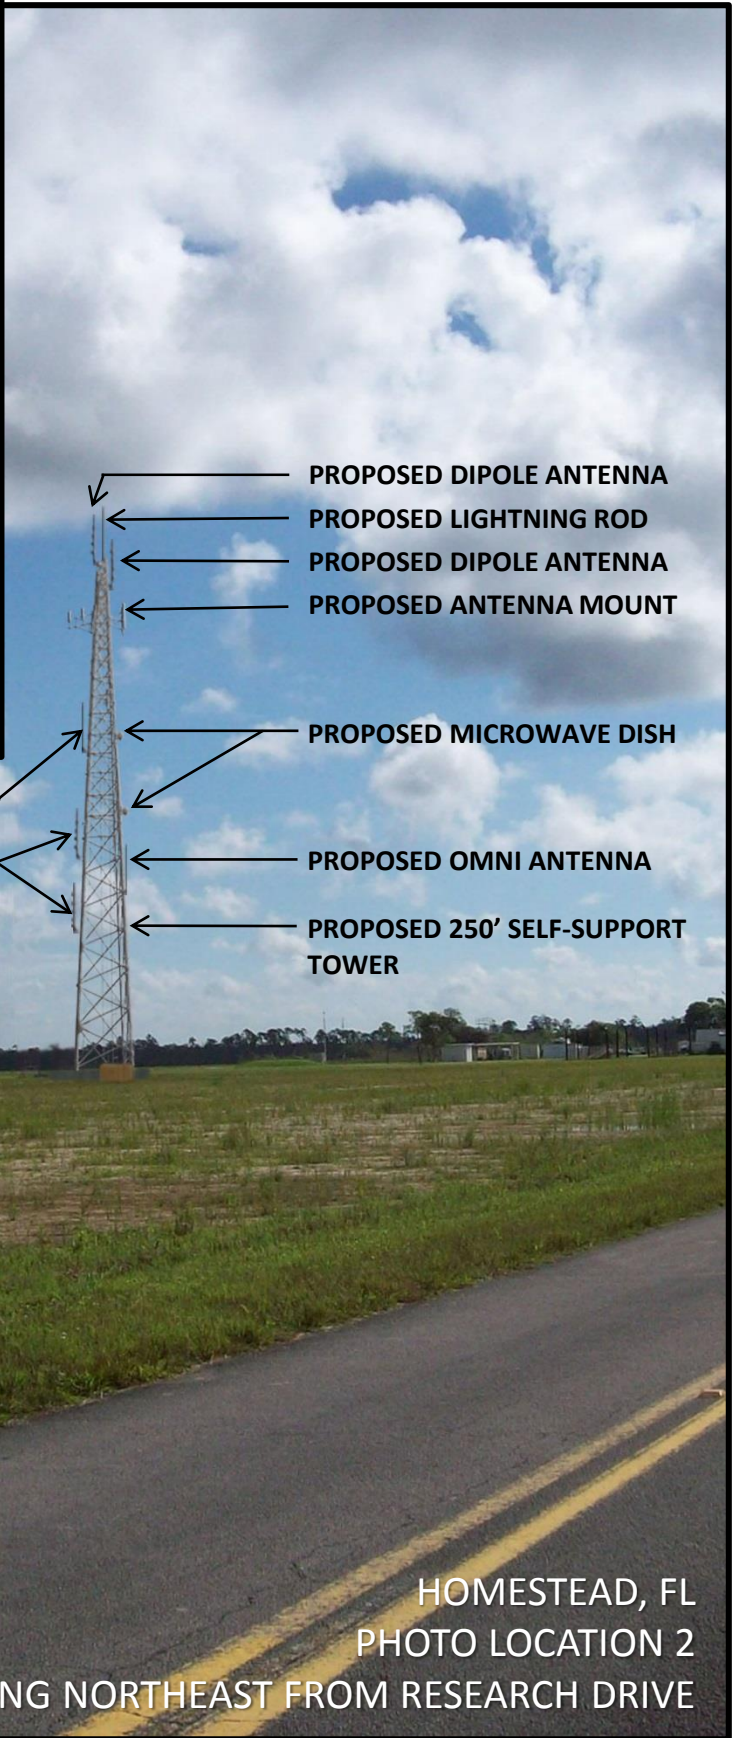

Long Pine Key Rd

HOMESTEAD, FL
AERIAL MAP

← EXISTING GUYED TOWER

EXISTING

PROPOSED DIPOLE ANTENNA
← PROPOSED LIGHTNING ROD
← PROPOSED DIPOLE ANTENNA
← PROPOSED ANTENNA MOUNT

← PROPOSED MICROWAVE DISH

← PROPOSED OMNI ANTENNA

← PROPOSED DIPOLE ANTENNA

← PROPOSED OMNI ANTENNA

← PROPOSED 250' SELF-SUPPORT TOWER

HOMESTEAD, FL
PHOTO LOCATION 2

LOOKING NORTHEAST FROM RESEARCH DRIVE