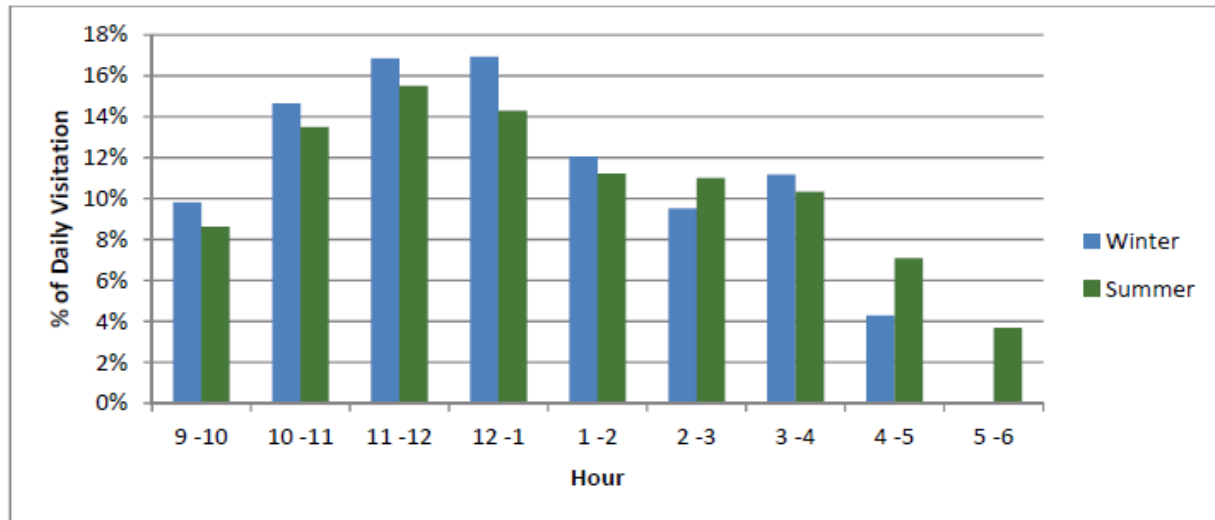

## Approximate Hourly Visitation Distribution

Orca Consulting (2011)