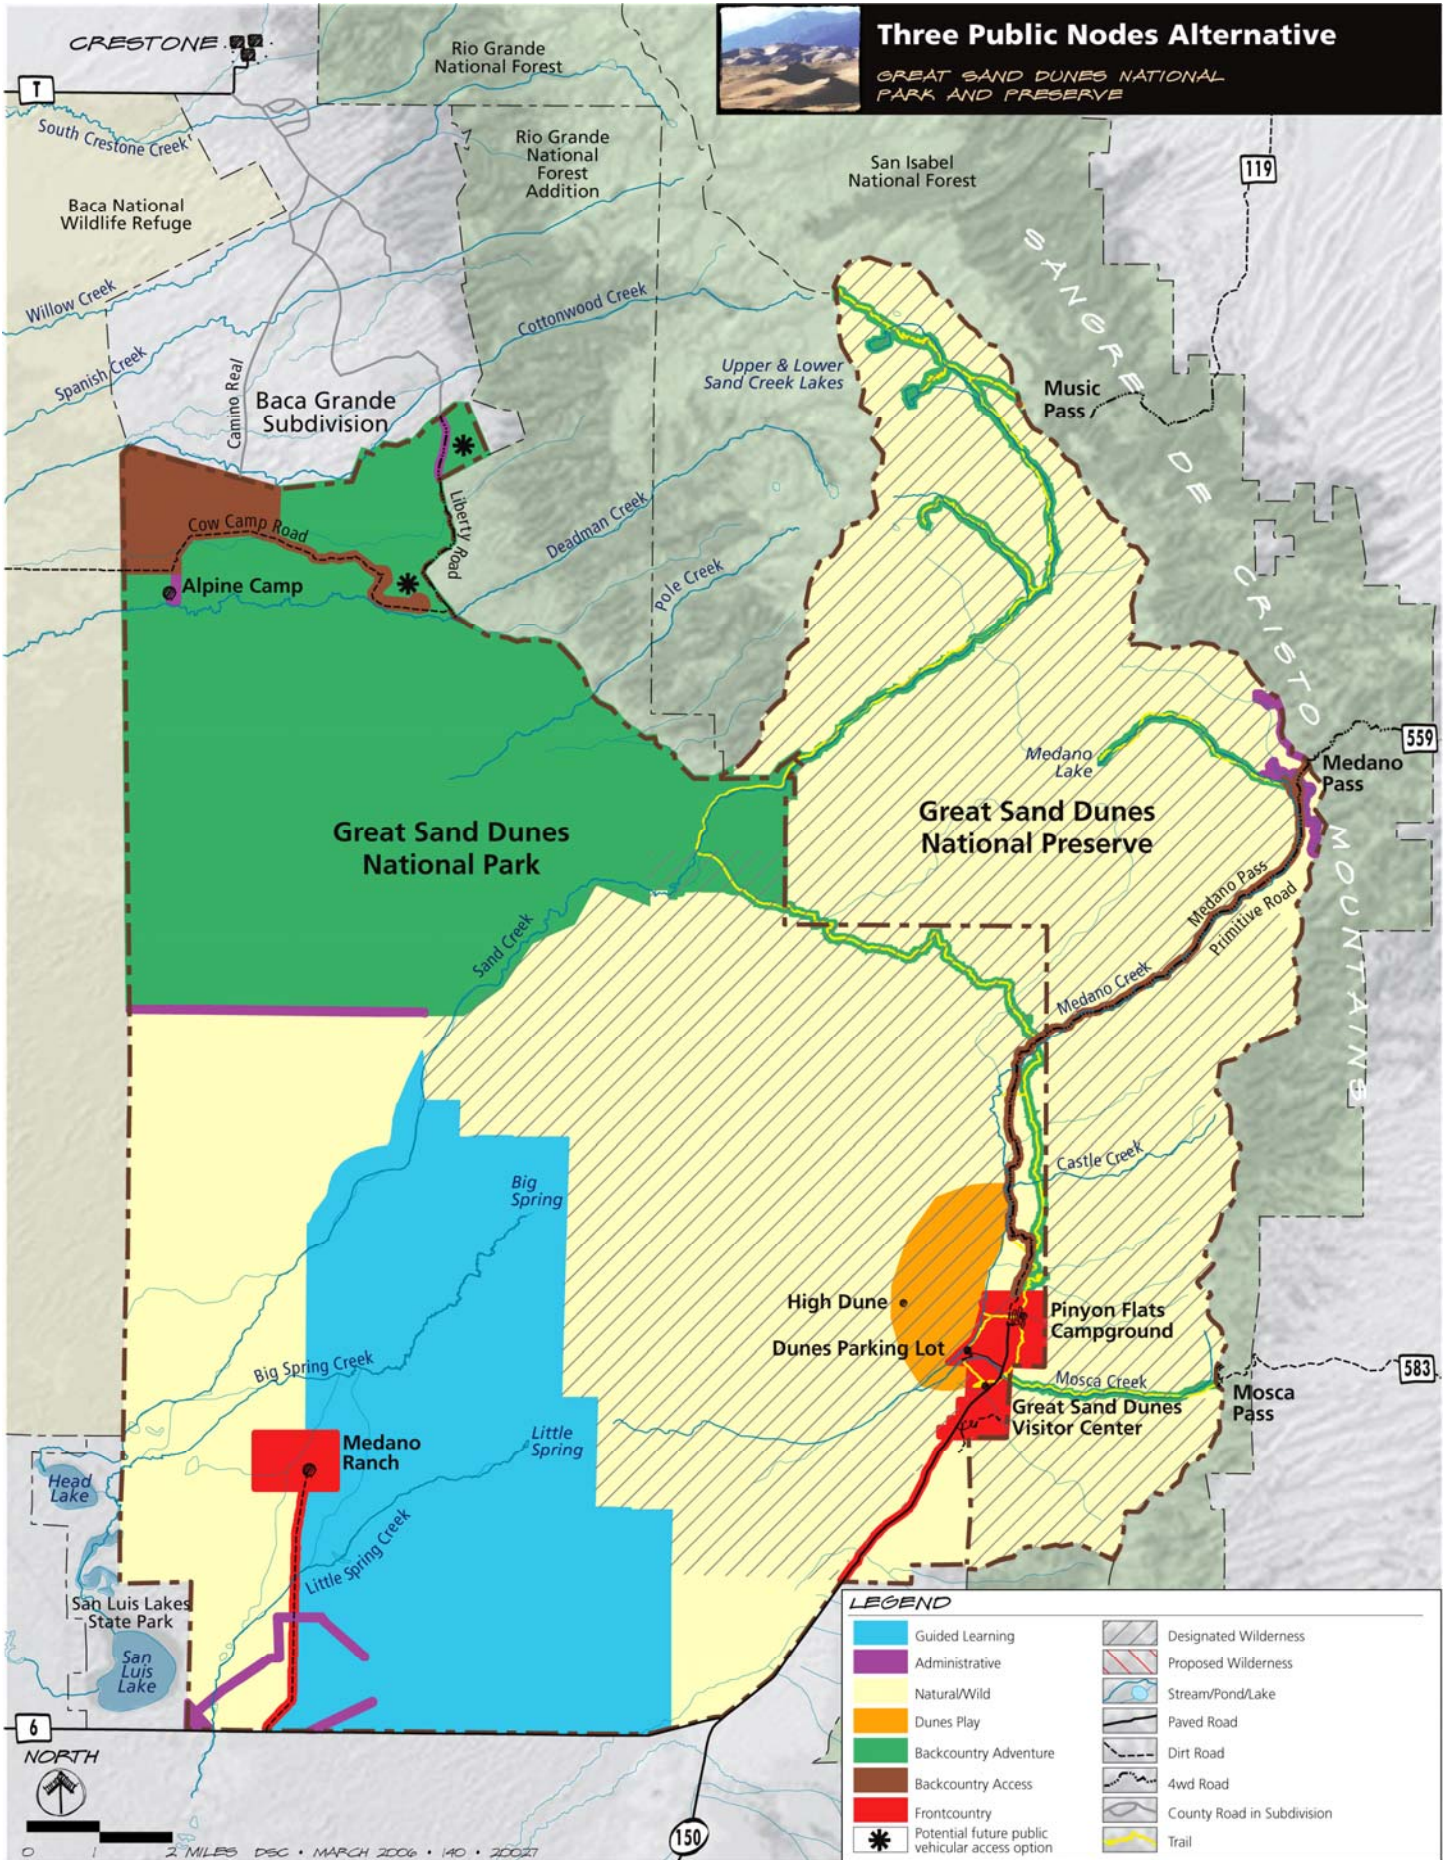

# Three Public Nodes Alternative

GREAT SAND DUNES NATIONAL PARK AND PRESERVE

LEGEND	
	Guided Learning
	Administrative
	Natural/Wild
	Dunes Play
	Backcountry Adventure
	Backcountry Access
	Frontcountry
	Potential future public vehicular access option
	Designated Wilderness
	Proposed Wilderness
	Stream/Pond/Lake
	Paved Road
	Dirt Road
	4wd Road
	County Road in Subdivision
	Trail