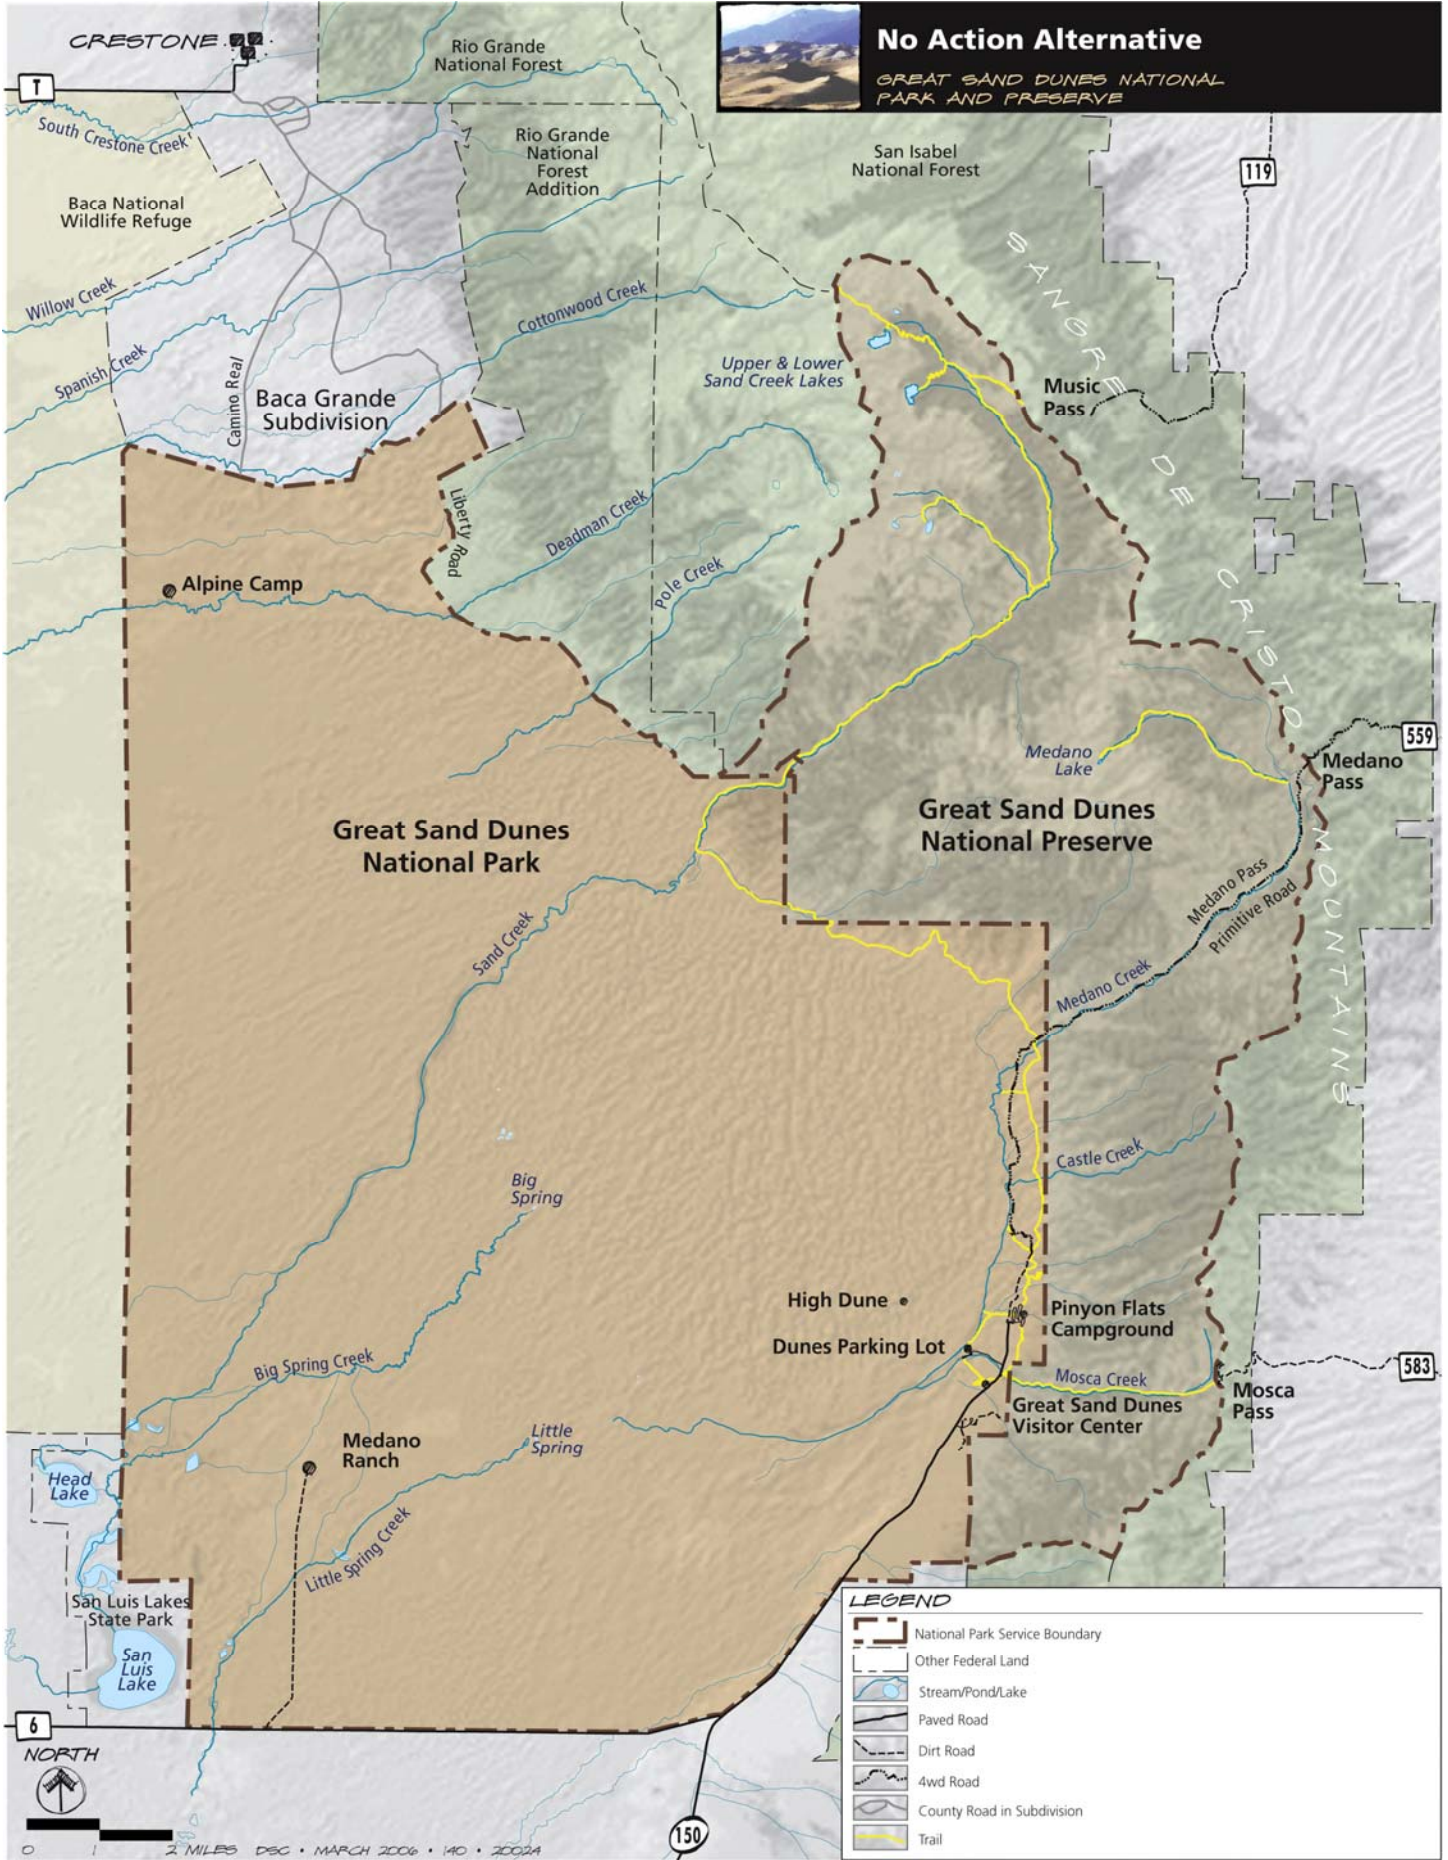

No Action Alternative

GREAT SAND DUNES NATIONAL PARK AND PRESERVE

LEGEND	
	National Park Service Boundary
	Other Federal Land
	Stream/Pond/Lake
	Paved Road
	Dirt Road
	4wd Road
	County Road in Subdivision
	Trail

0 1 2 MILES DSG • MARCH 2006 • 140 • 2002A