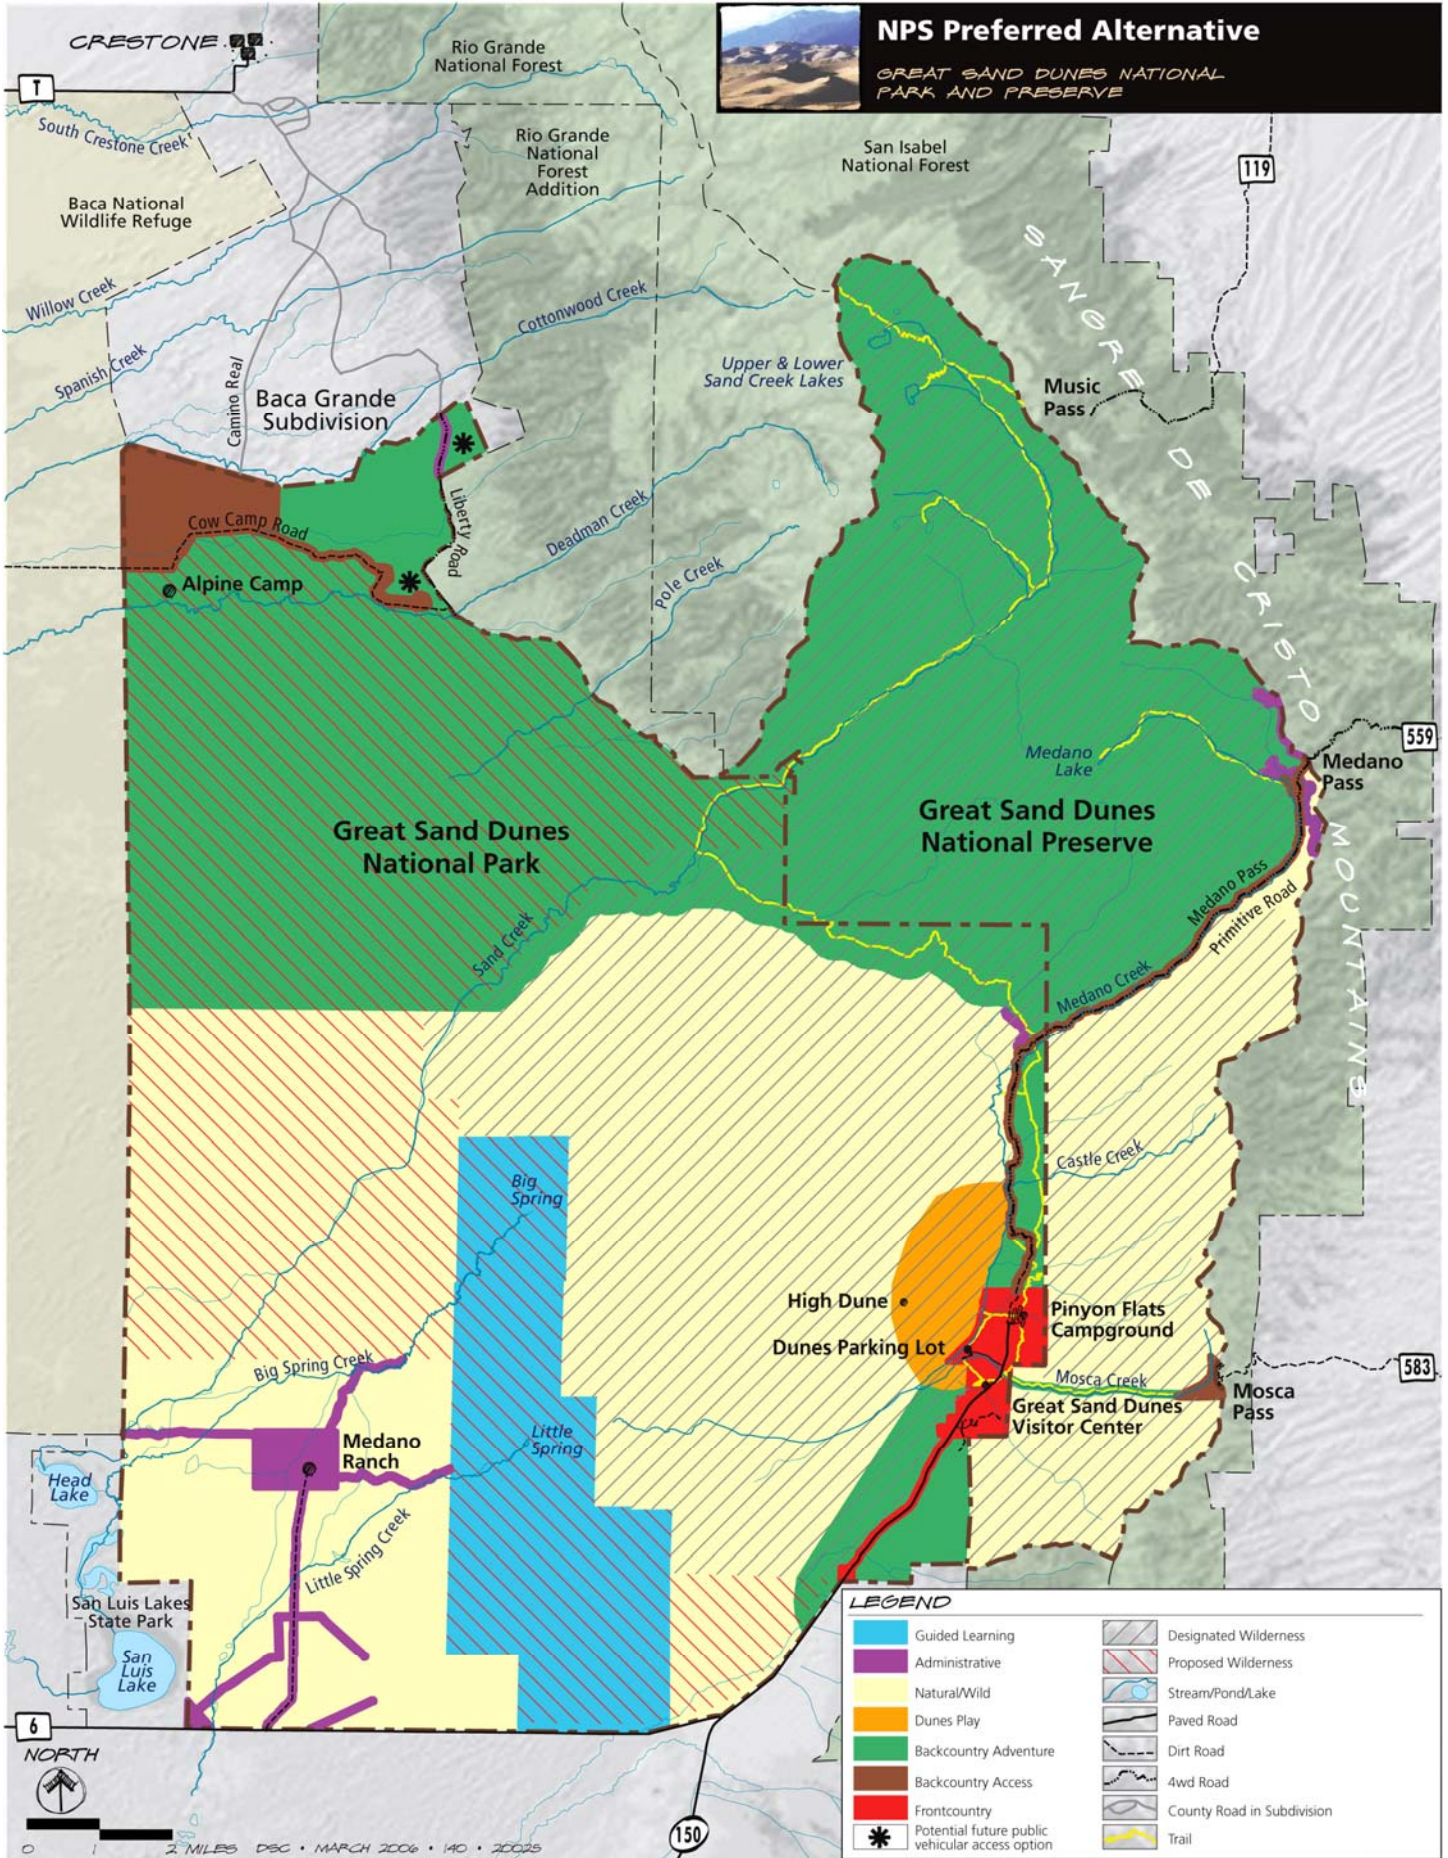

NPS Preferred Alternative

GREAT SAND DUNES NATIONAL PARK AND PRESERVE

LEGEND	
	Guided Learning
	Administrative
	Natural/Wild
	Dunes Play
	Backcountry Adventure
	Backcountry Access
	Frontcountry
	Potential future public vehicular access option
	Designated Wilderness
	Proposed Wilderness
	Stream/Pond/Lake
	Paved Road
	Dirt Road
	4wd Road
	County Road in Subdivision
	Trail