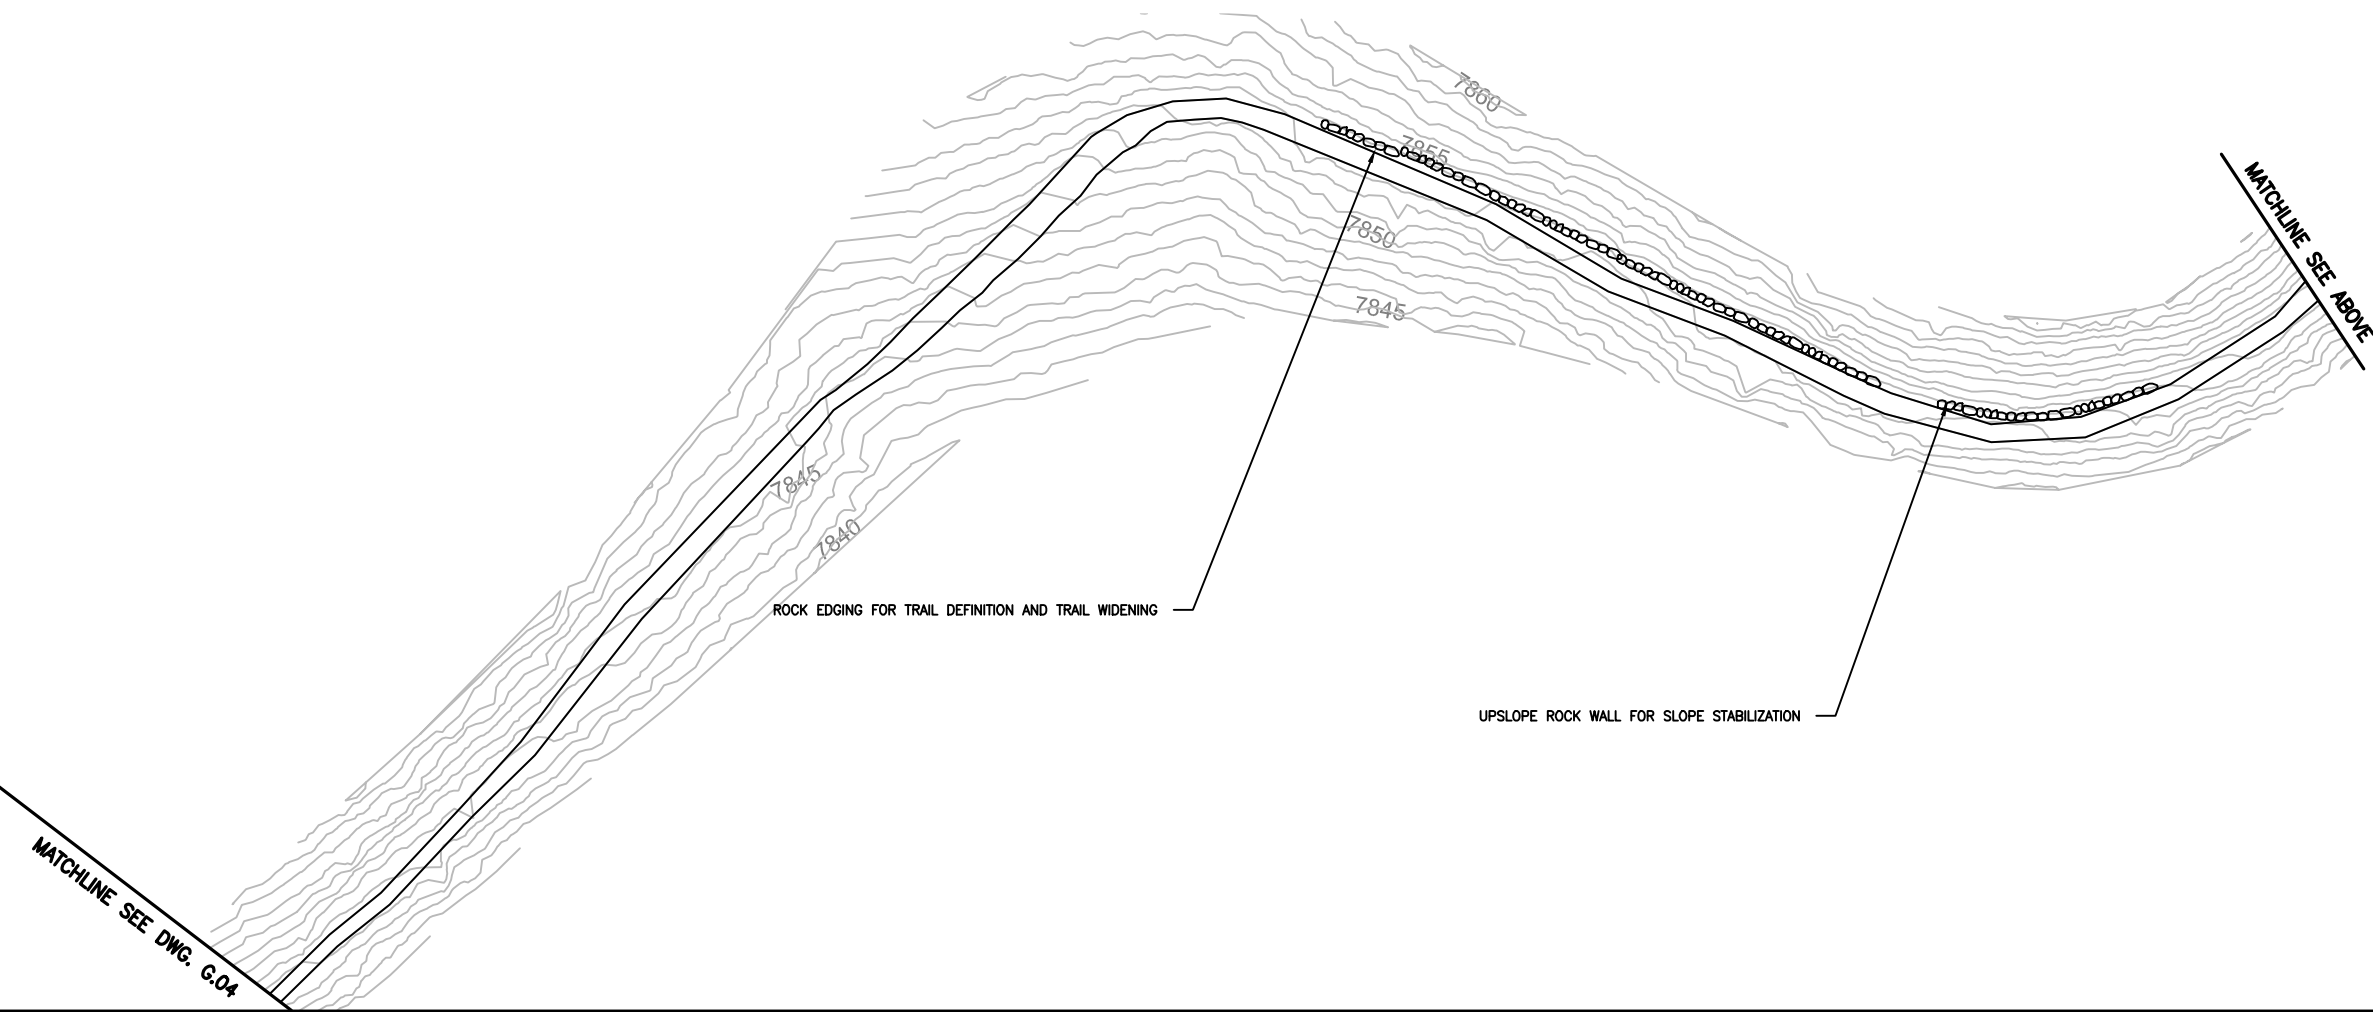

STATE	PROJECT	SHEET NUMBER
WY	THE GRAND CANYON OF THE YELLOWSTONE OVERLOOKS AND TRAILS PROJECT	NR_G.03

K:\project\32400\32470\Drawings\Phase I\NR_G.01-G.05.dwg [B.Base.US] 16 June 2015 9:49 AM

TITLE OF SHEET		SCHEMATIC DESIGN SET	
NORTH RIM TRAIL		DATE	
INSPIRATION POINT TO GRAND VIEW		6/8/15	
PLAN		SHEET	
YELLOWSTONE NATIONAL PARK		5 OF XX