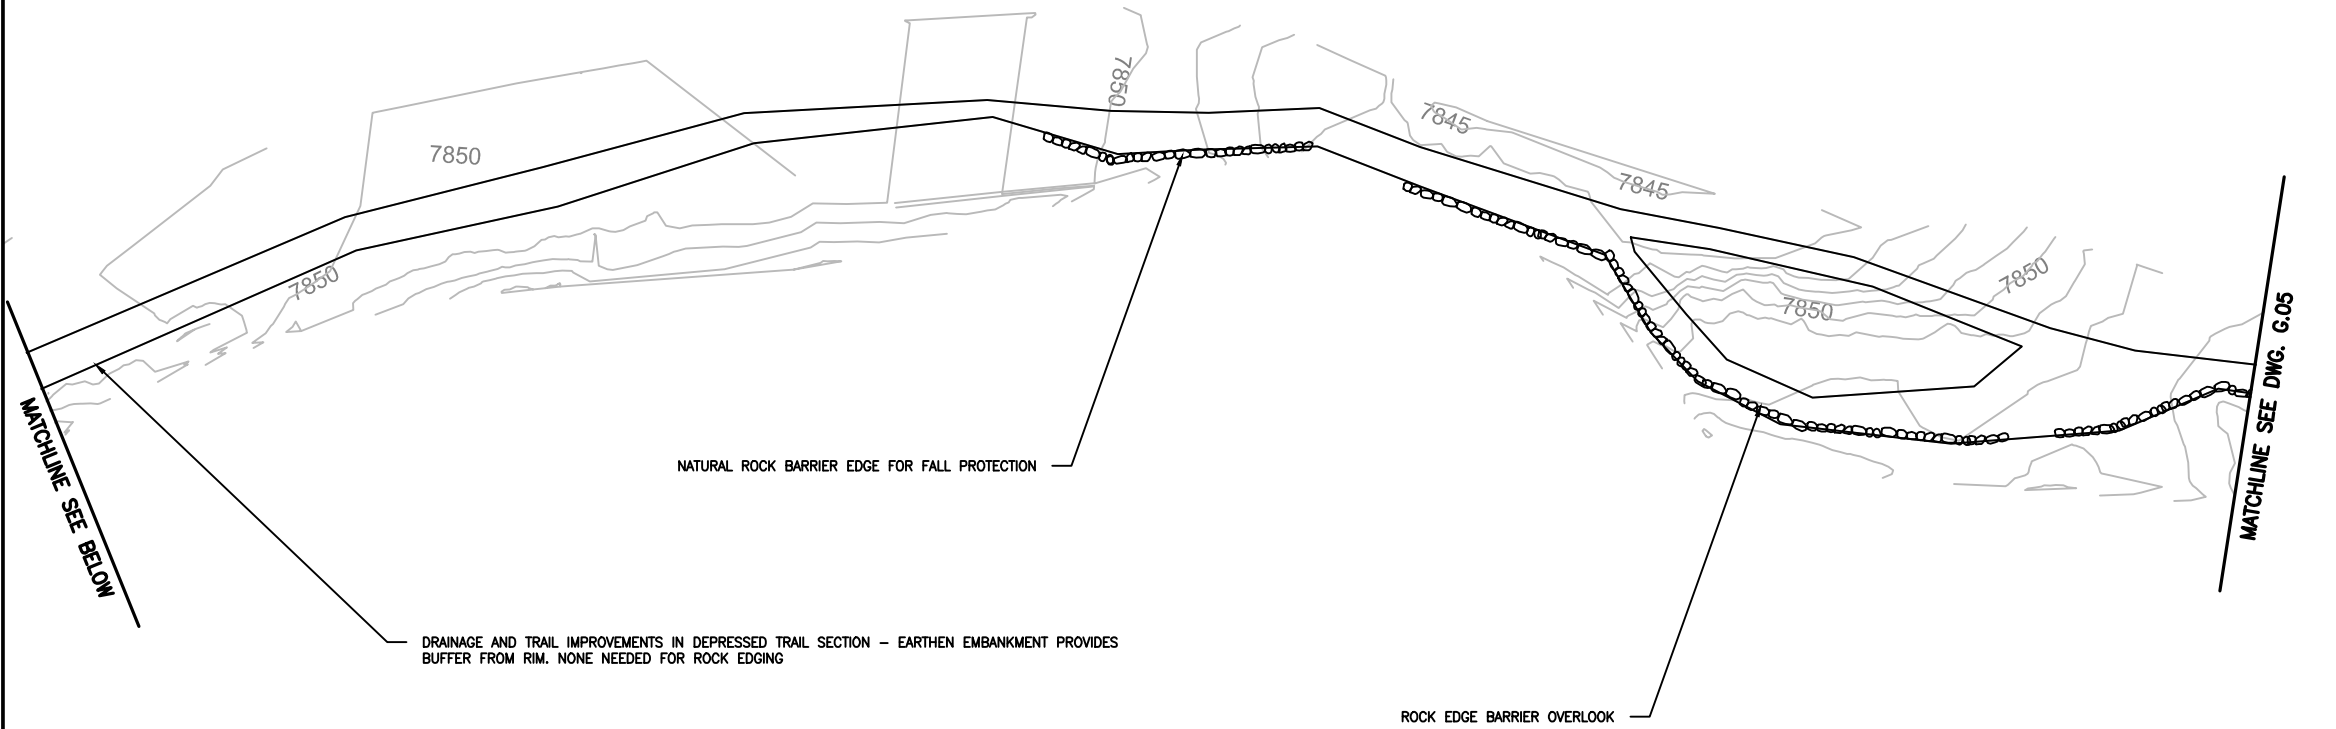

STATE	PROJECT	SHEET NUMBER
WY	THE GRAND CANYON OF THE YELLOWSTONE OVERLOOKS AND TRAILS PROJECT	NR_G.06

K:\project\32400\32470\Drawings\Phase 1\NR_G.01-G.06.dwg [B.Base.US]
16 June 2015 9:49 AM

TITLE OF SHEET		SCHEMATIC DESIGN SET	
NORTH RIM TRAIL		DATE	
INSPIRATION POINT TO GRAND VIEW		6/8/15	
PLAN		SHEET	
YELLOWSTONE NATIONAL PARK		8 OF XX