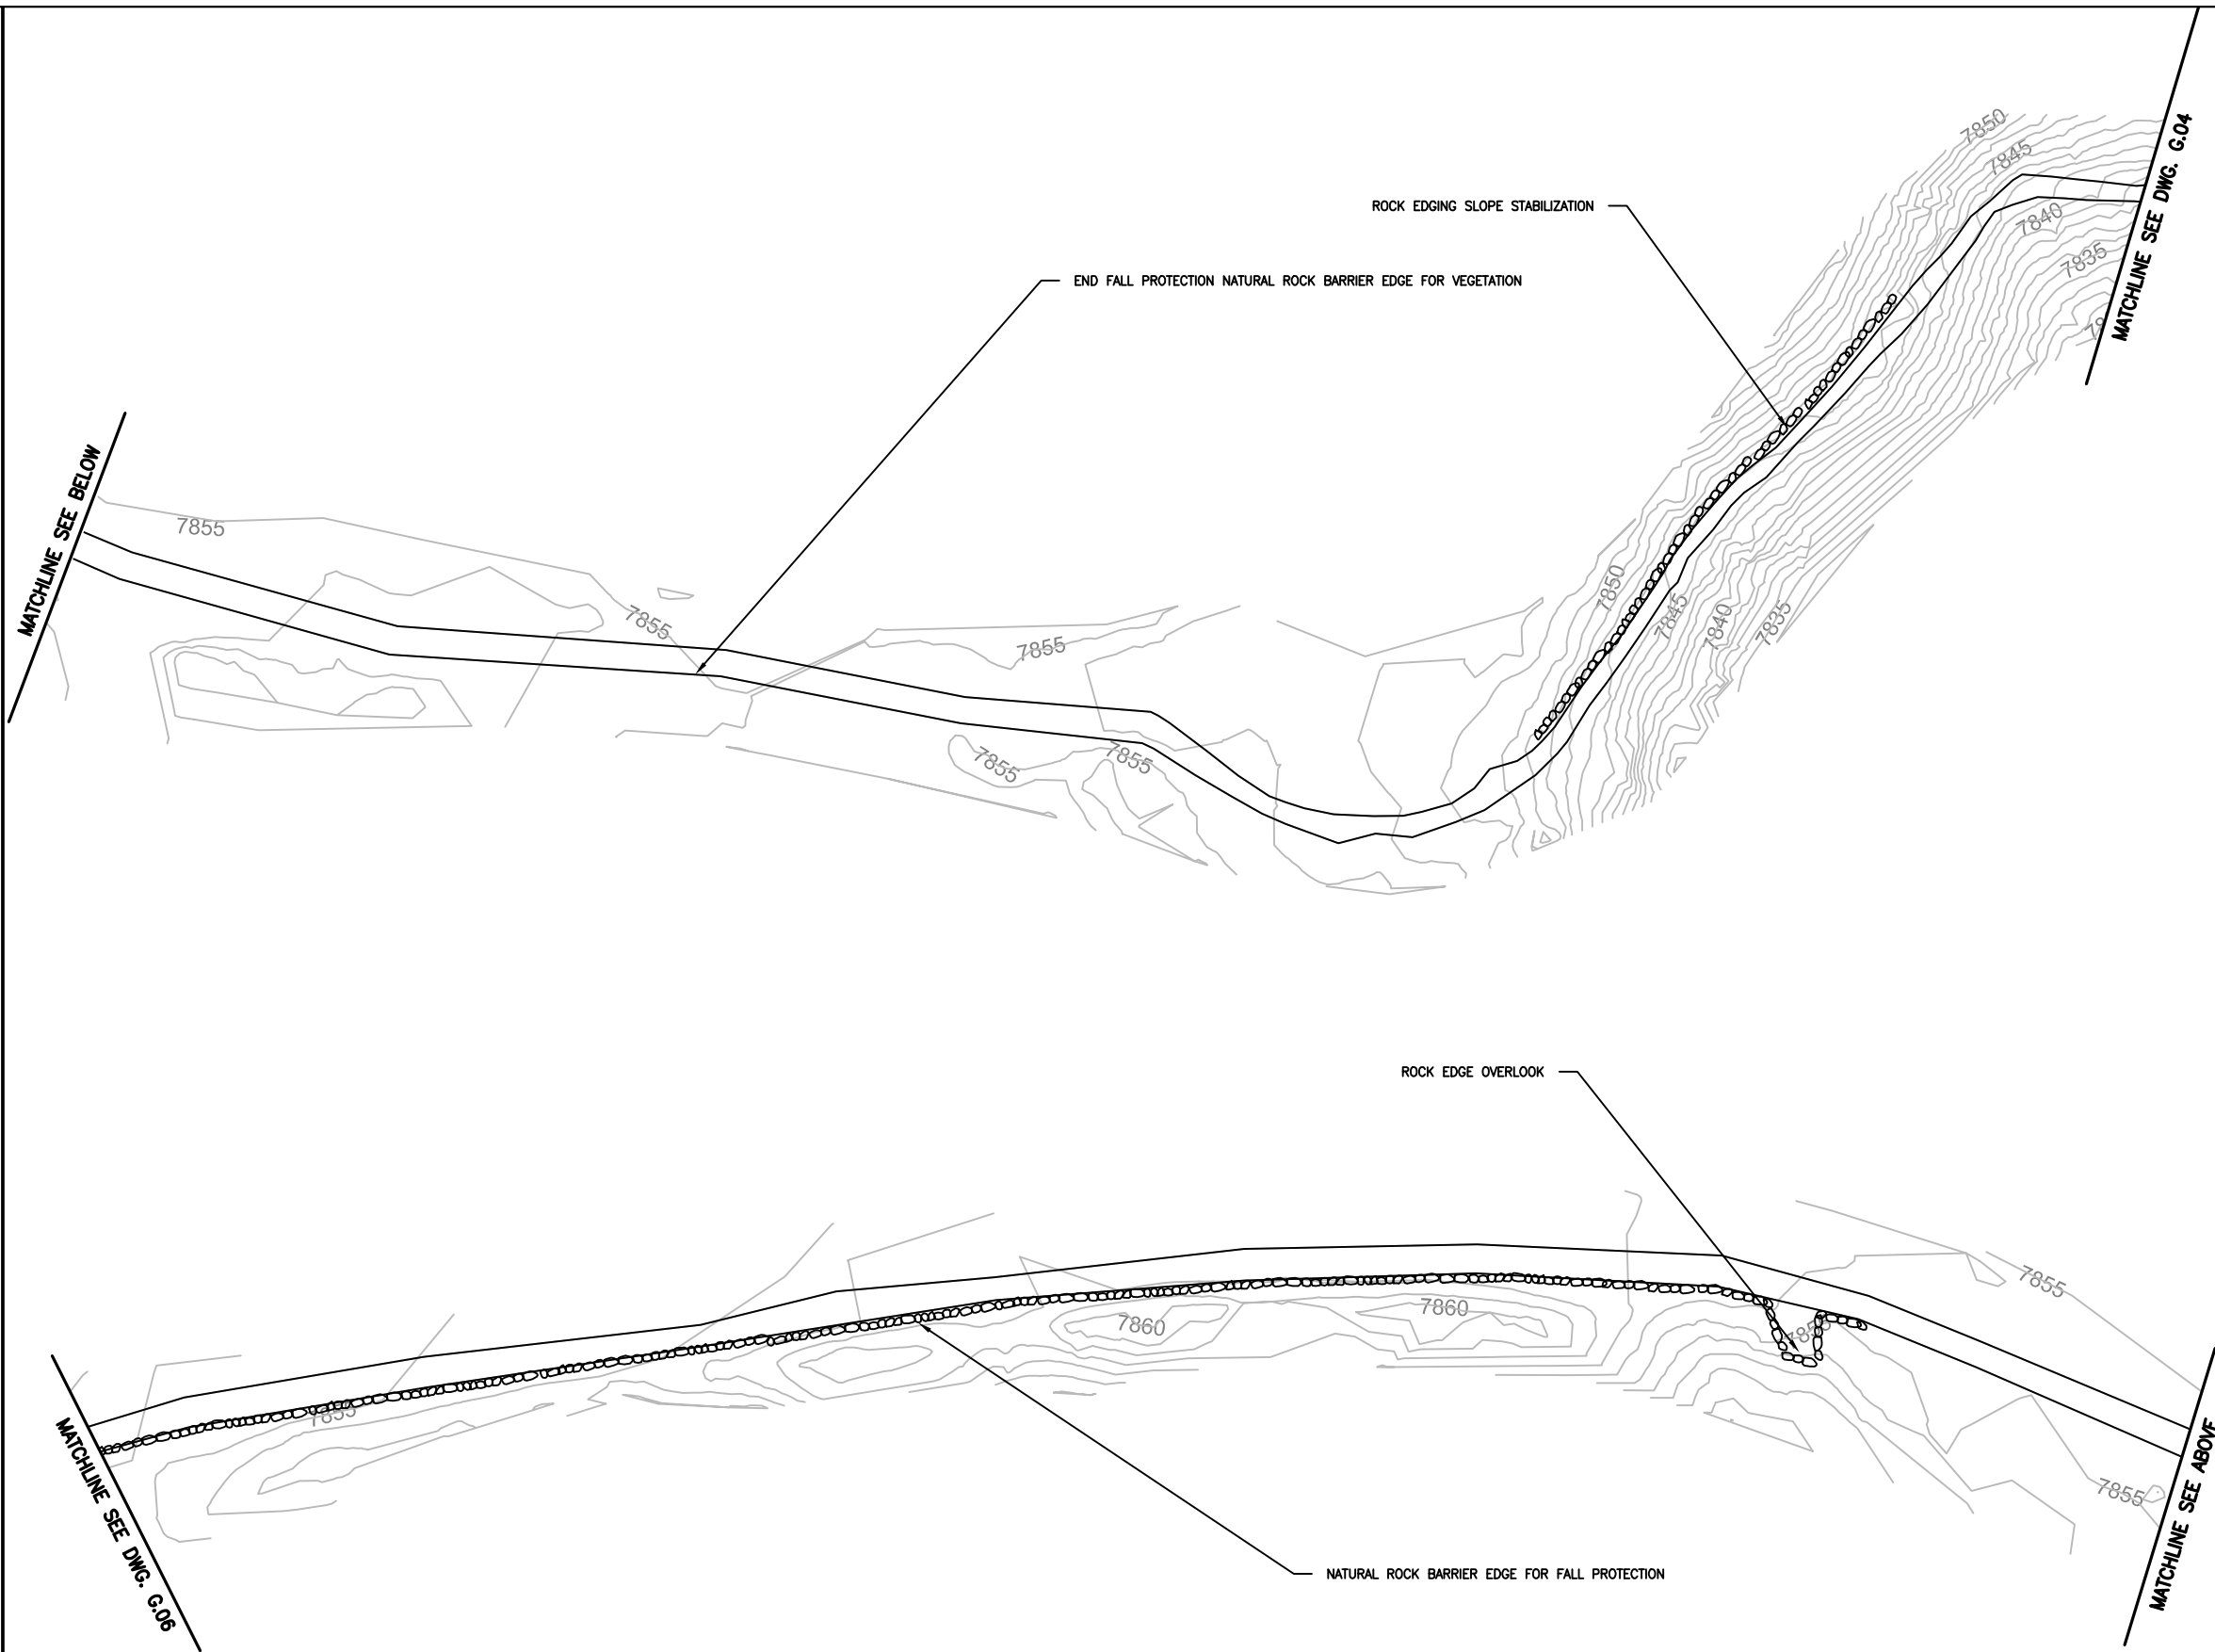

STATE	PROJECT	SHEET NUMBER
WY	THE GRAND CANYON OF THE YELLOWSTONE OVERLOOKS AND TRAILS PROJECT	NR_G.05

K:\project\32400\32470\Drawings\Phase 1\NR_G.01-G.05.dwg [B.Base.US] 16 June 2015 9:49 AM

TITLE OF SHEET		SCHEMATIC DESIGN SET	
NORTH RIM TRAIL		DATE	
INSPIRATION POINT TO GRAND VIEW		6/8/15	
PLAN		SHEET	
YELLOWSTONE NATIONAL PARK		7 OF XX