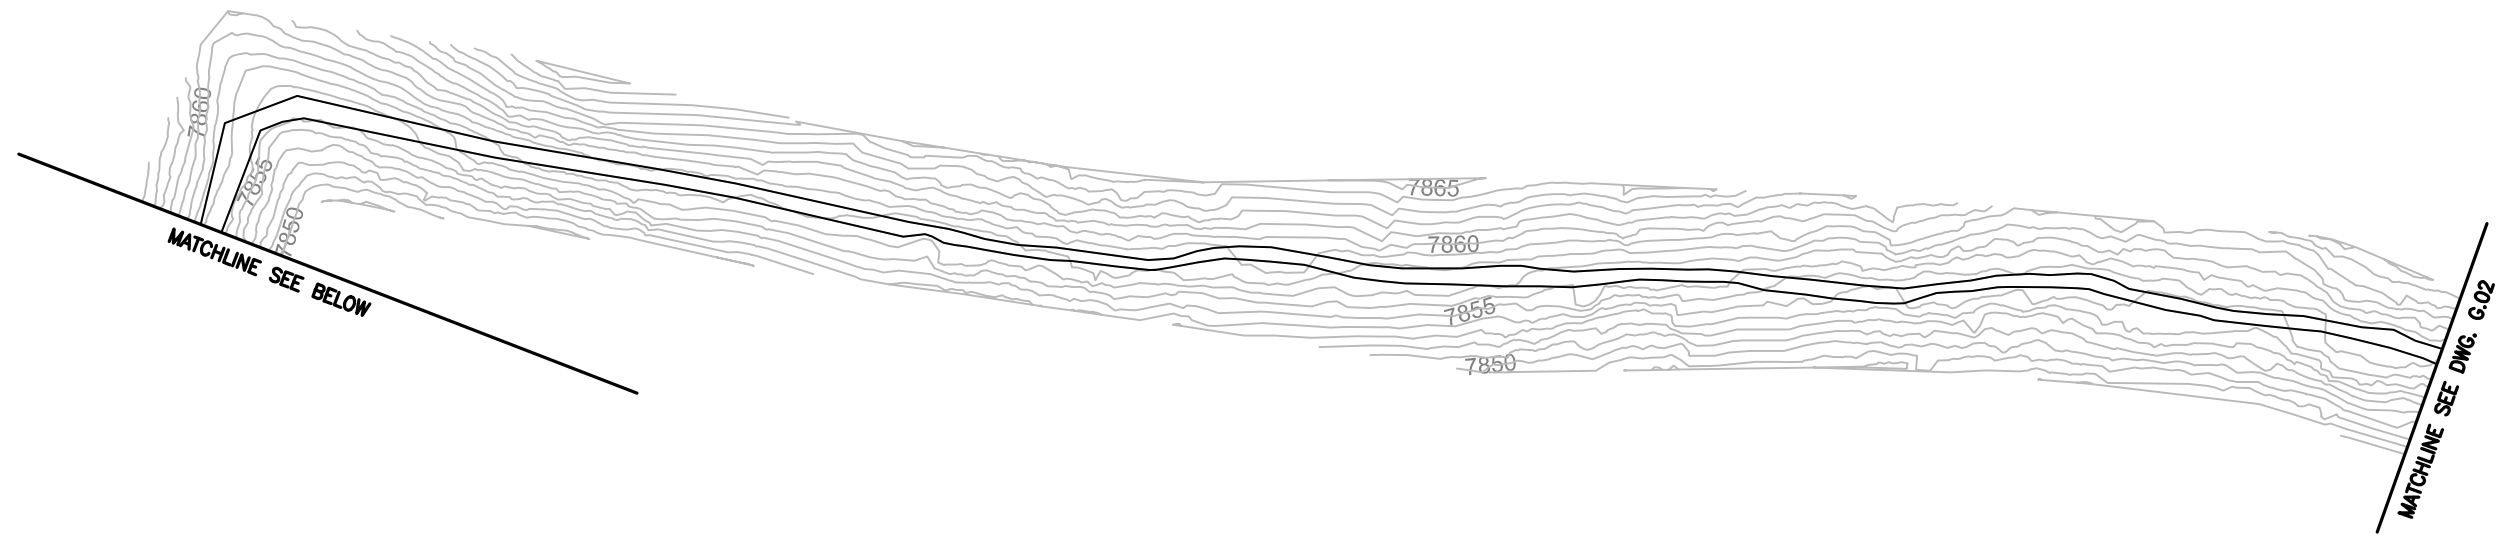

STATE	PROJECT	SHEET NUMBER
WY	THE GRAND CANYON OF THE YELLOWSTONE OVERLOOKS AND TRAILS PROJECT	NR_G.03

K:\project\32400\32470\Drawings\Phase I\NR_G.01-G.05.dwg [B.Base.US] 16 June 2015 9:49 AM

TITLE OF SHEET		SCHEMATIC DESIGN SET	
NORTH RIM TRAIL		DATE	
INSPIRATION POINT TO GRAND VIEW		6/8/15	
PLAN		SHEET	
YELLOWSTONE NATIONAL PARK		5 OF XX