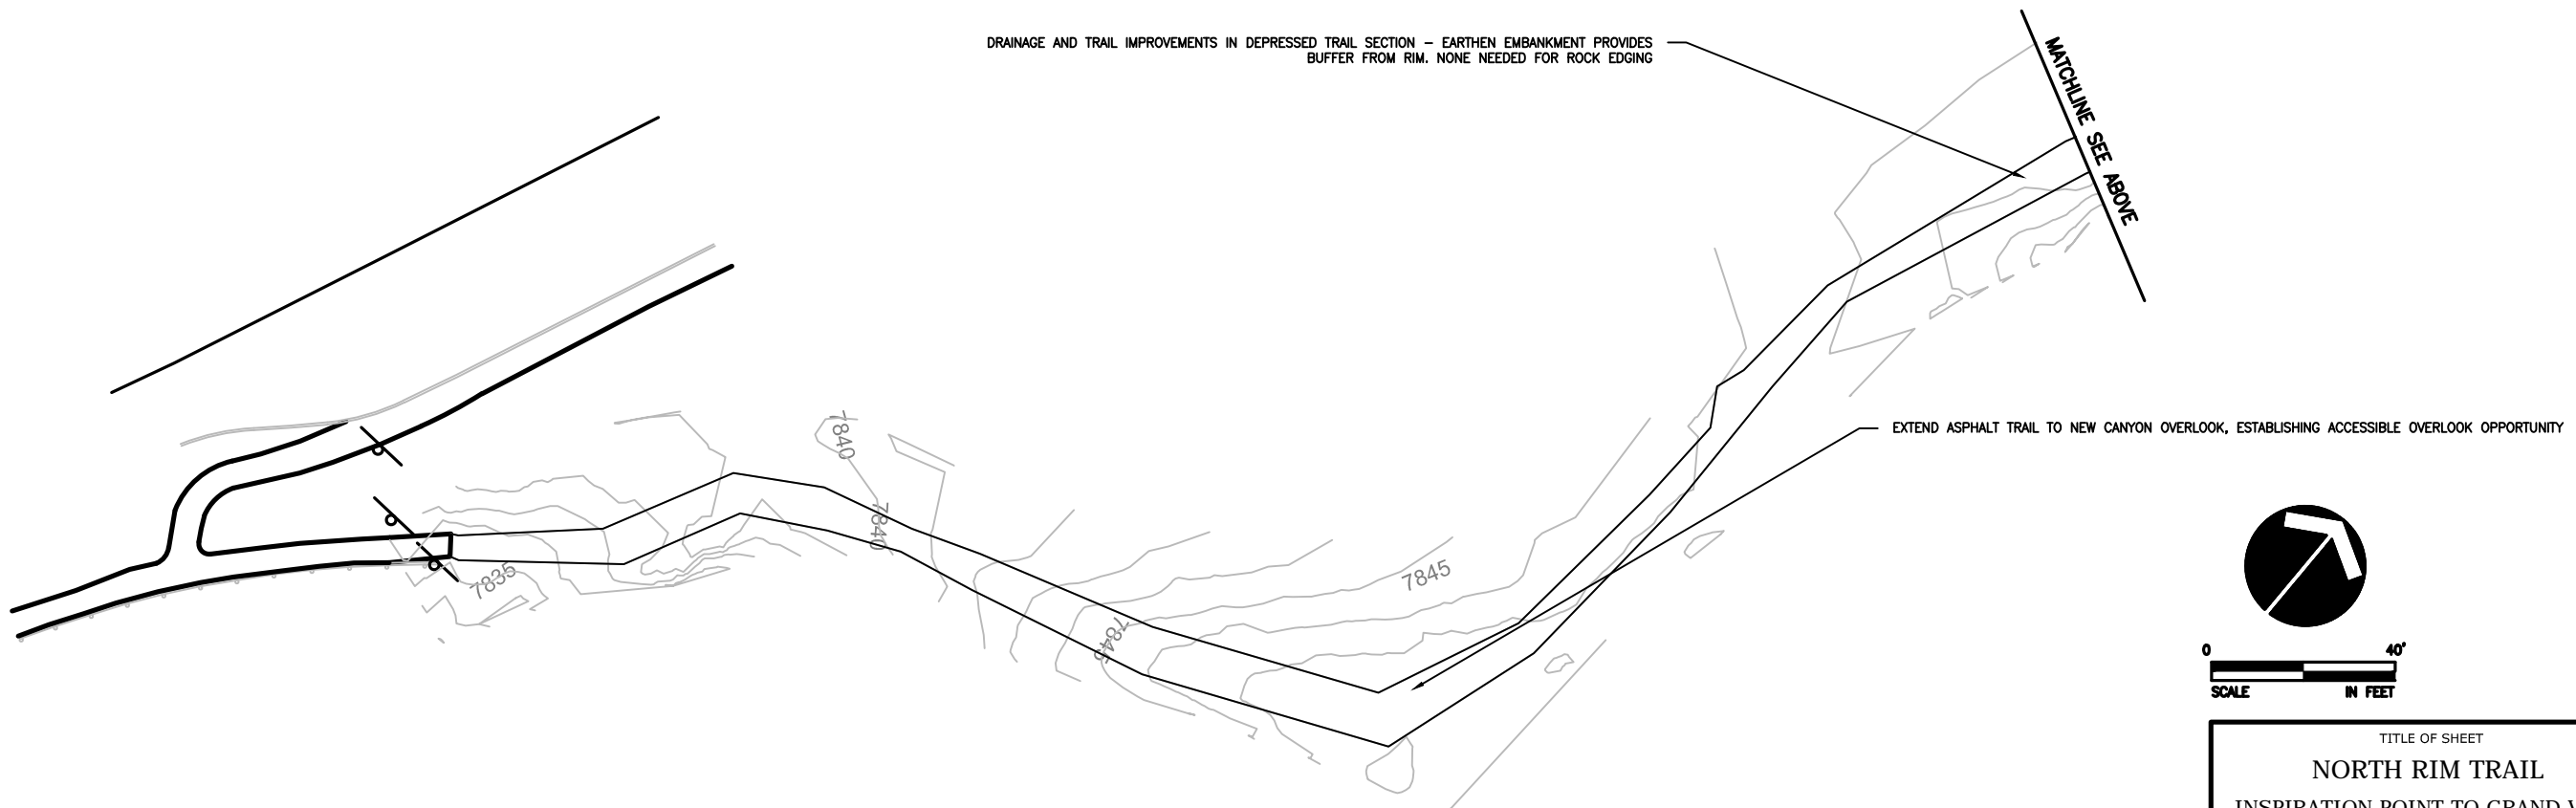

STATE	PROJECT	SHEET NUMBER
WY	THE GRAND CANYON OF THE YELLOWSTONE OVERLOOKS AND TRAILS PROJECT	NR_G.06

K:\project\32400\32470\Drawings\Phase 1\NR_G.01-G.06.dwg [B.Base.US]
16 June 2015 9:49 AM

TITLE OF SHEET		SCHEMATIC DESIGN SET	
NORTH RIM TRAIL		DATE	
INSPIRATION POINT TO GRAND VIEW		6/8/15	
PLAN		SHEET	
YELLOWSTONE NATIONAL PARK		8 OF XX