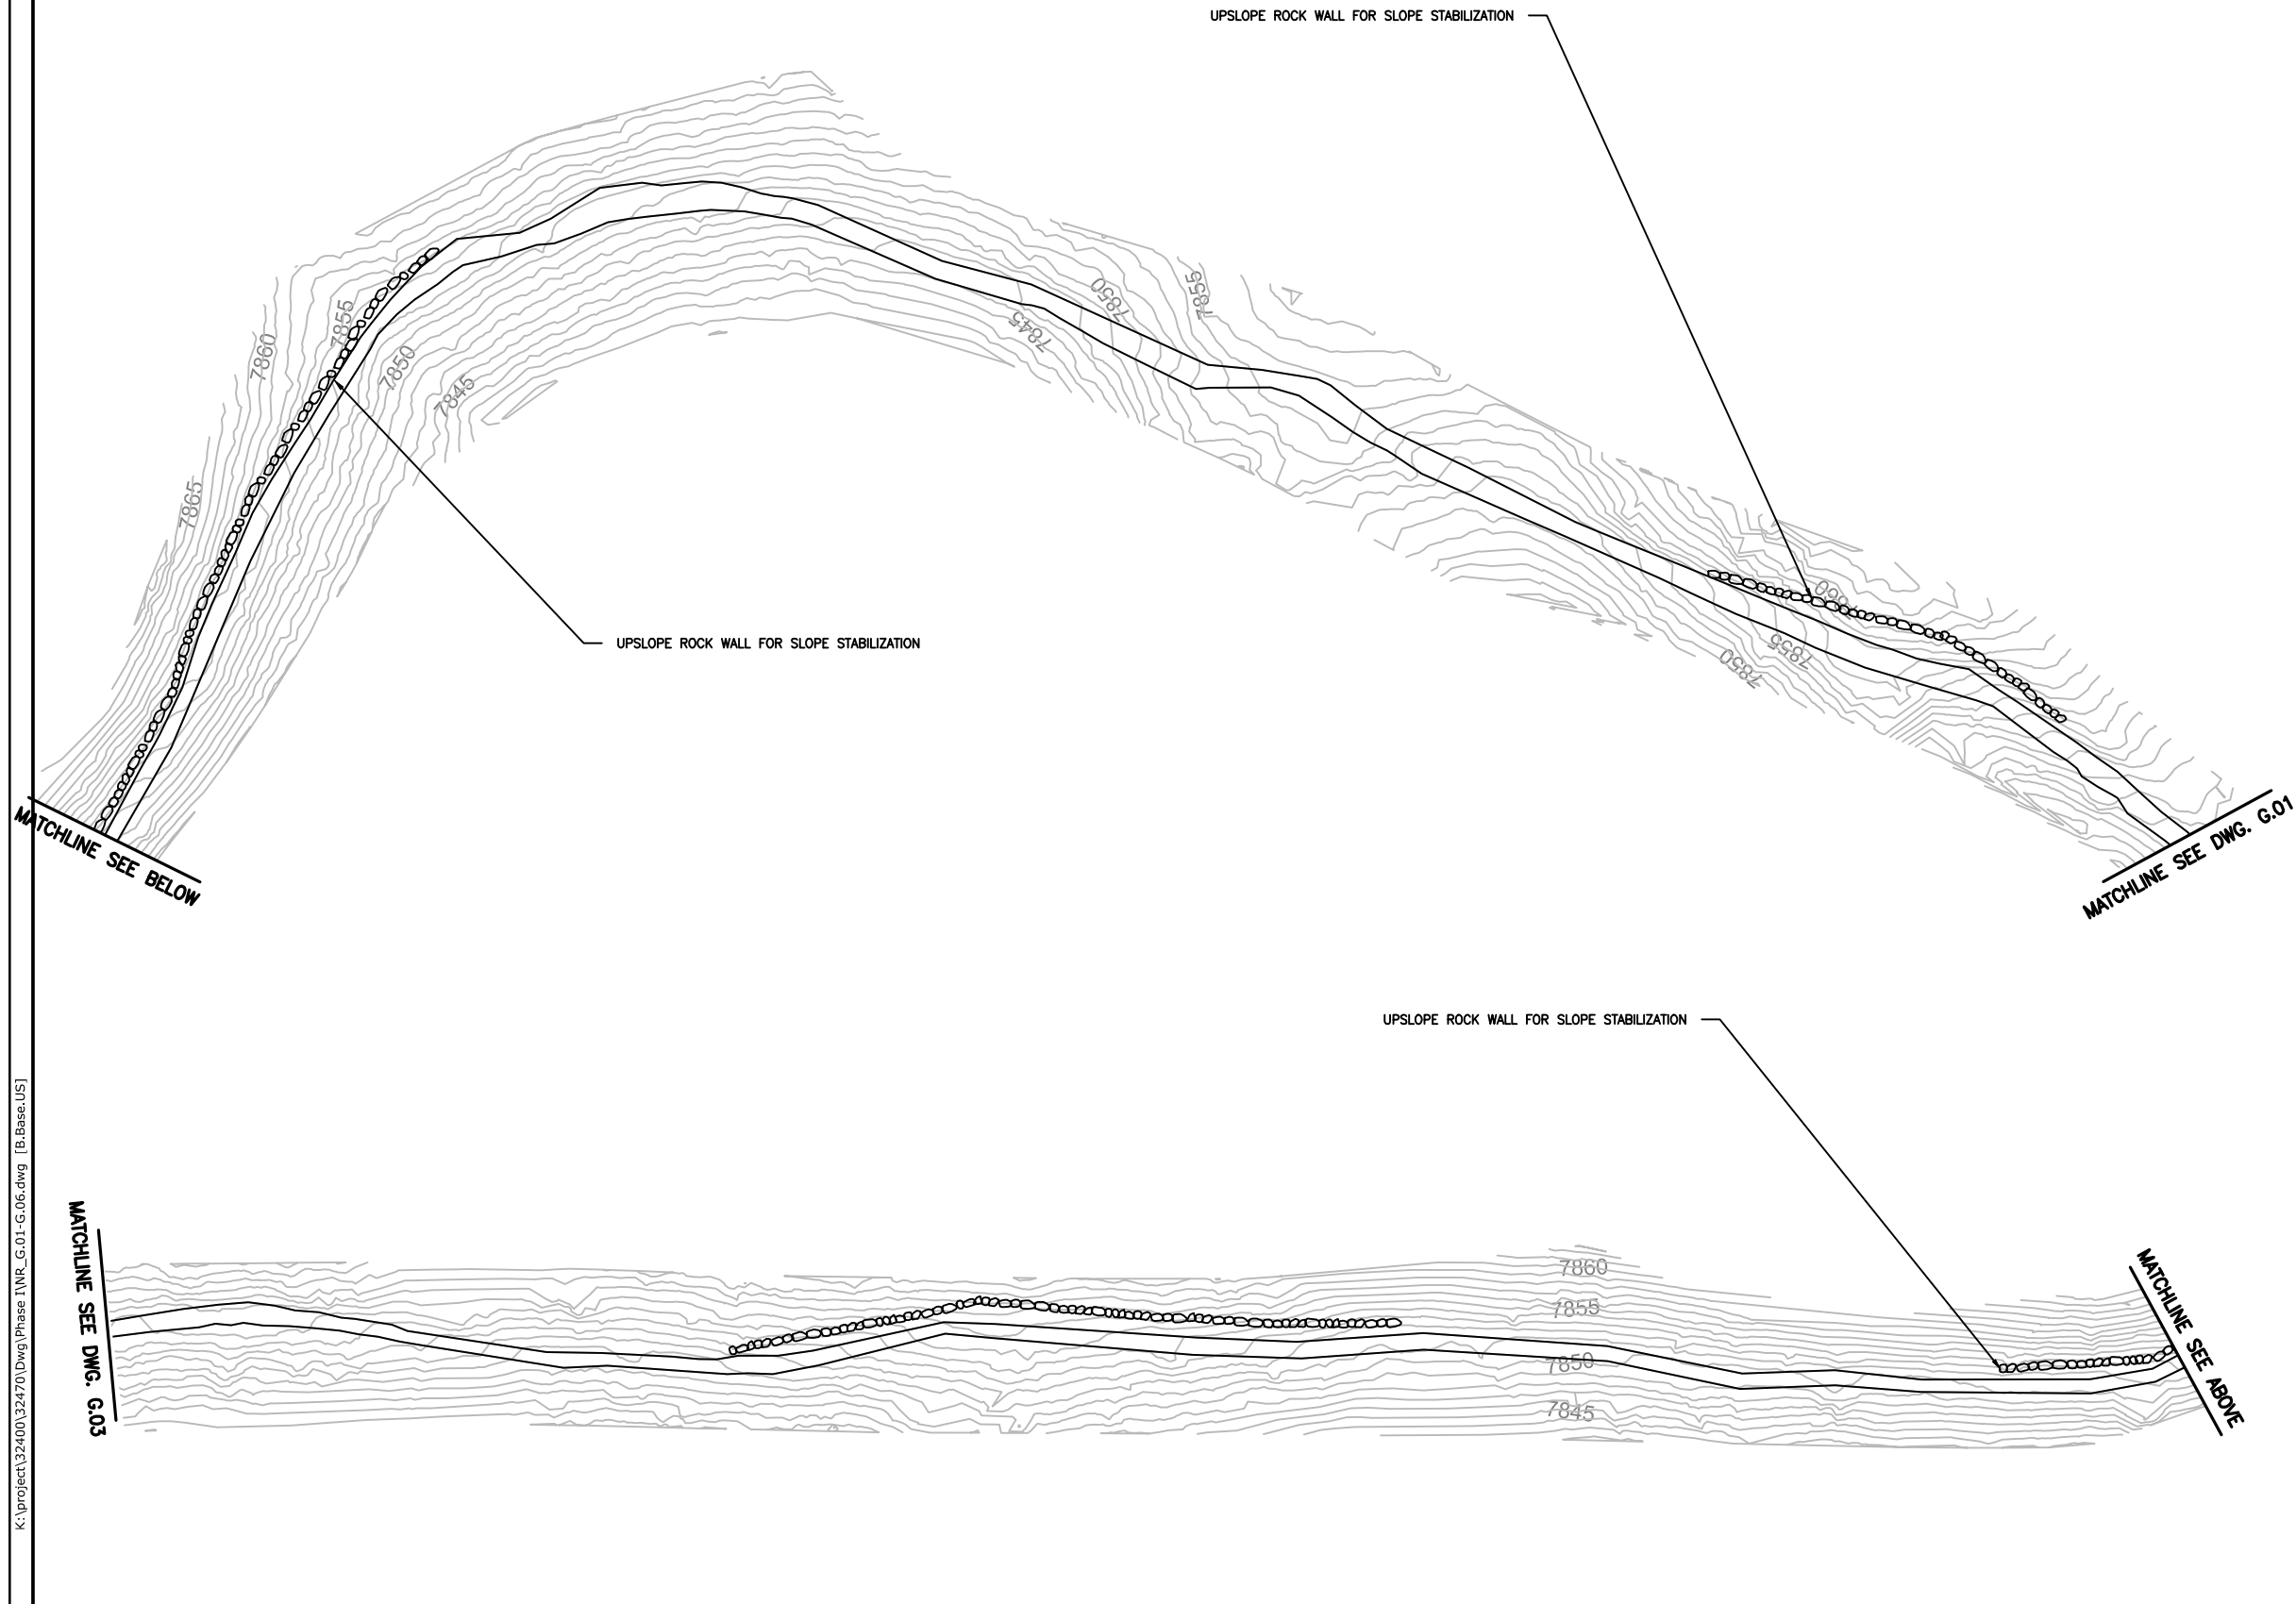

STATE	PROJECT	SHEET NUMBER
WY	THE GRAND CANYON OF THE YELLOWSTONE OVERLOOKS AND TRAILS PROJECT	NR_G.01

MATCHLINE SEE BELOW

ROCK BARRIER EDGE FOR FALL PROTECTION  
ROCK EDGING FOR TRAIL DEFINITION

MATCHLINE SEE DWG. G.02

ROCK EDGE TRAIL DEFINITION WITH SIGNAGE FOR OVERLOOK AHEAD

ROCK EDGE TREATMENT FOR FALL PROTECTION AND TRAIL DEFINITION

MATCHLINE SEE ABOVE

TITLE OF SHEET		SCHEMATIC DESIGN SET	
NORTH RIM TRAIL		DATE	
INSPIRATION POINT TO GRAND VIEW		6/8/15	
PLAN		SHEET	
YELLOWSTONE NATIONAL PARK		3 OF XX	

STATE	PROJECT	SHEET NUMBER
WY	THE GRAND CANYON OF THE YELLOWSTONE OVERLOOKS AND TRAILS PROJECT	NR_G.02

K:\project\32400\32470\Drawings\Phase 1\NR\_G.01-G.05.dwg [B.Base.US] 16 June 2015 9:49 AM

TITLE OF SHEET		SCHEMATIC DESIGN SET	
NORTH RIM TRAIL INSPIRATION POINT TO GRAND VIEW PLAN YELLOWSTONE NATIONAL PARK		DATE	6/8/15
		SHEET	4 OF XX

STATE	PROJECT	SHEET NUMBER
WY	THE GRAND CANYON OF THE YELLOWSTONE OVERLOOKS AND TRAILS PROJECT	NR_G.04

MATCHLINE SEE BELOW

MATCHLINE SEE DWG. G.03

UPSLOPE ROCK EDGING TREATMENT FOR TRAIL DEFINITION AND TRAIL WIDENING