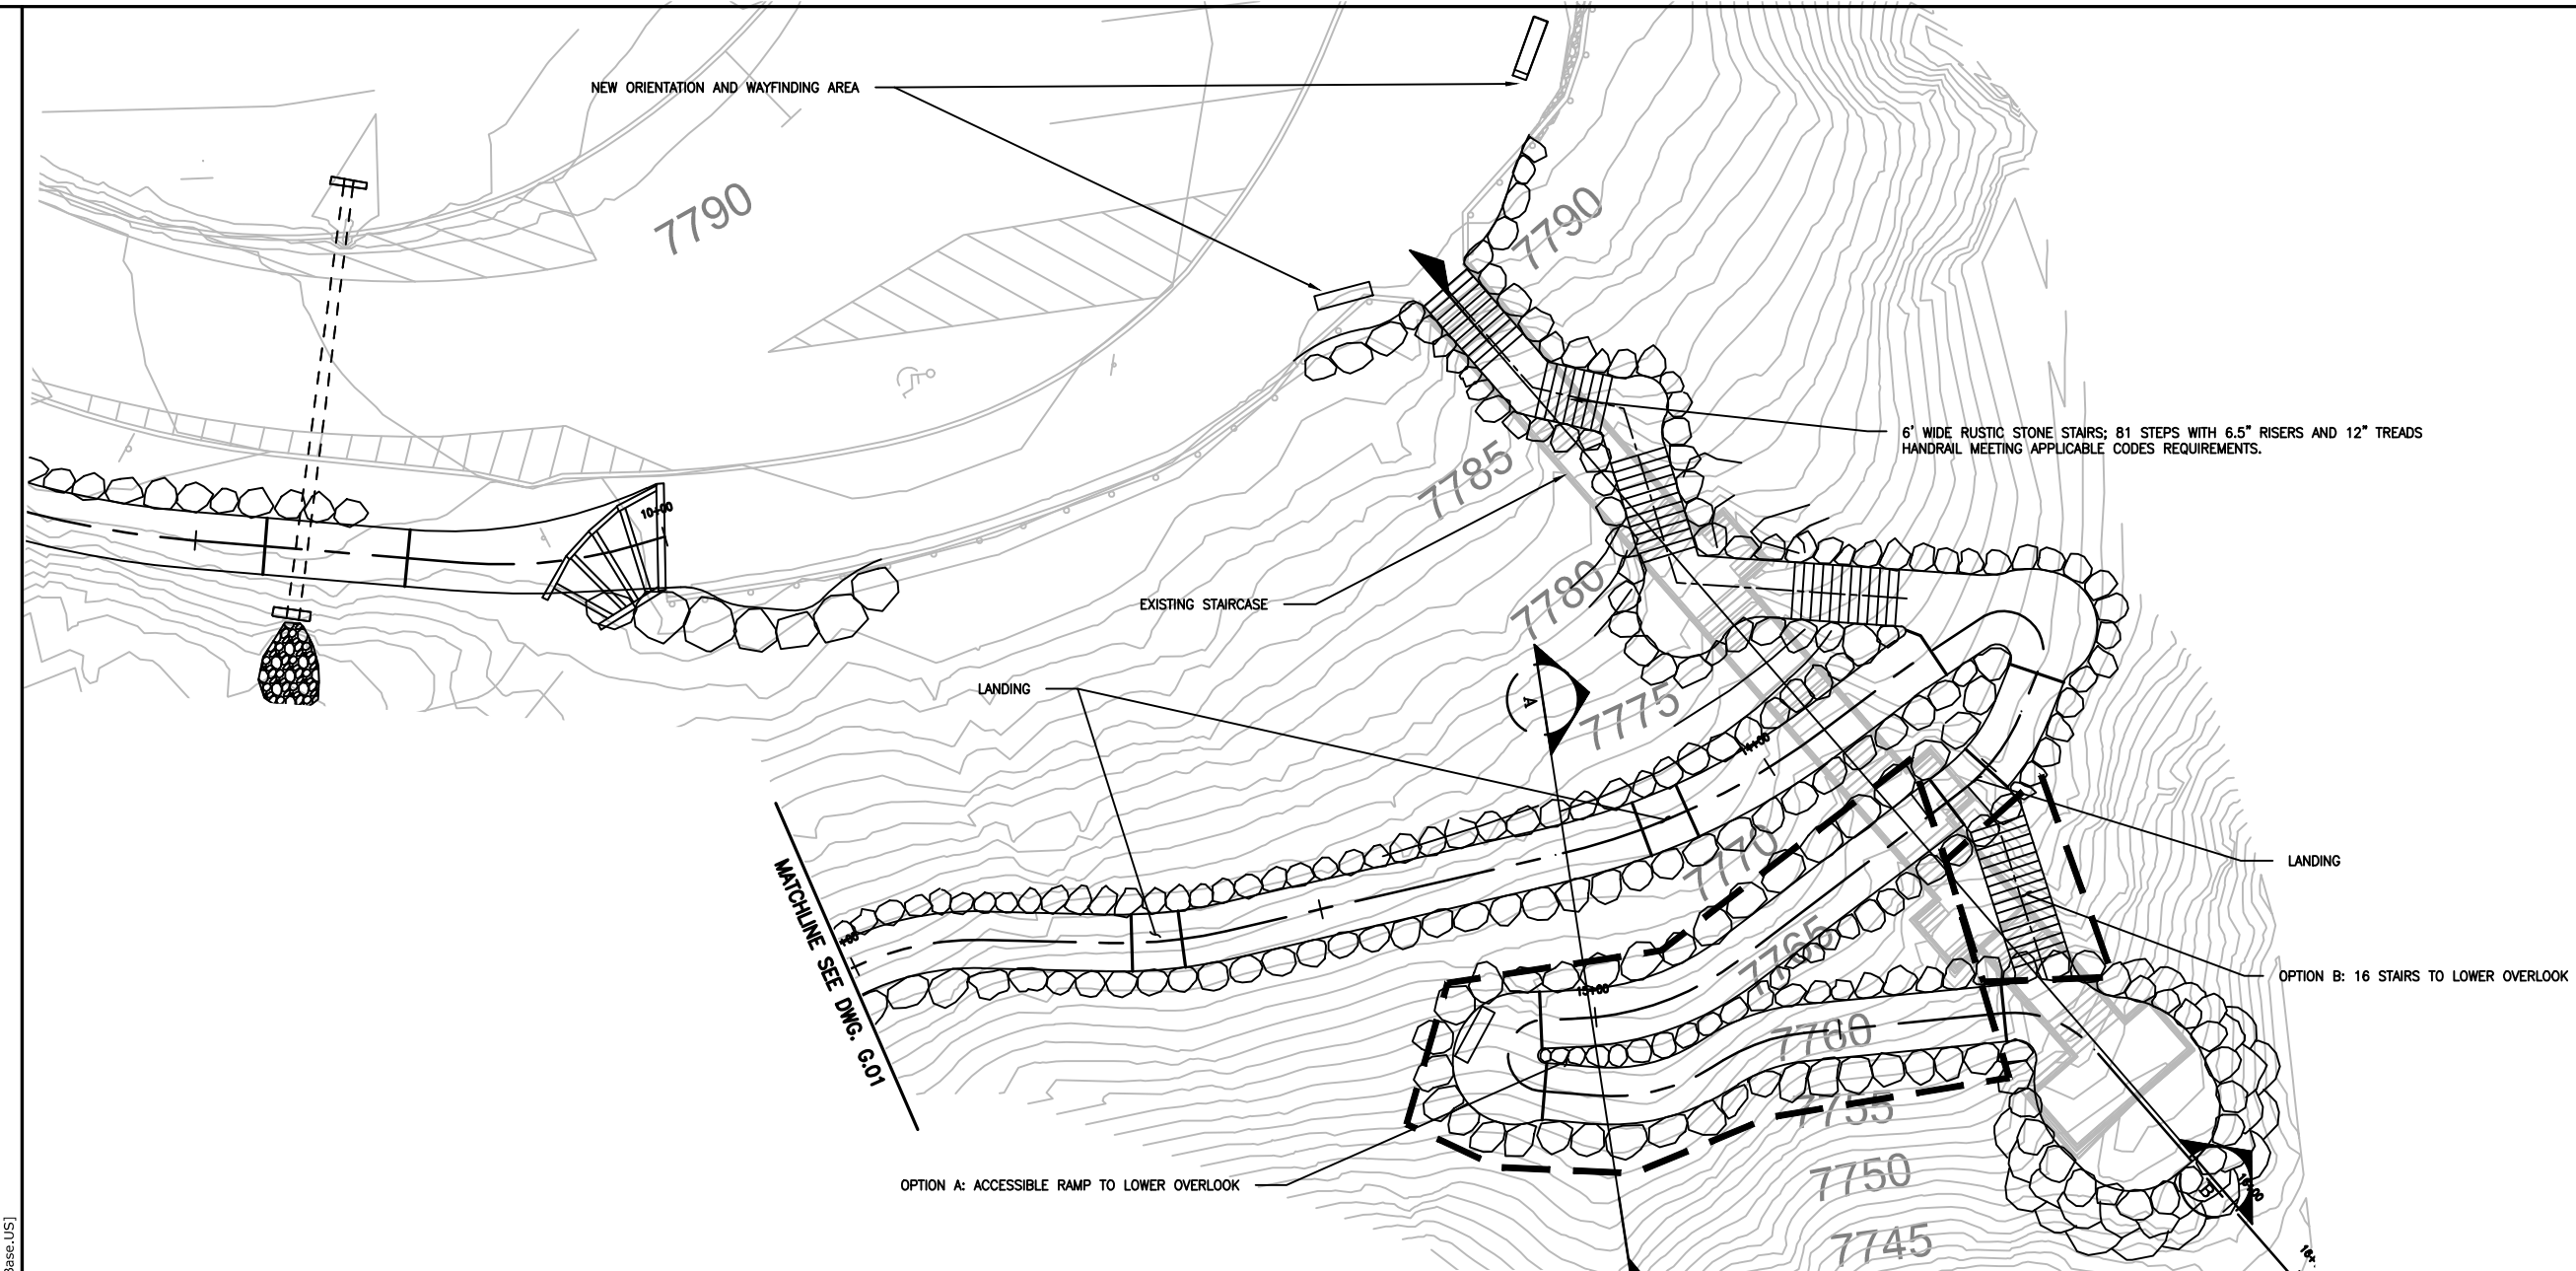

STATE	PROJECT	SHEET NUMBER
WY	THE GRAND CANYON OF THE YELLOWSTONE OVERLOOKS AND TRAILS PROJECT	IP_G.01

INSPIRATION WEST TRAIL PROFILE

TITLE OF SHEET	SCHMATIC DESIGN SET
INSPIRATION POINT PLAN AND PROFILE	DATE: 6/8/15
YELLOWSTONE NATIONAL PARK	SHEET: 4 OF XX

K:\project\32400\32470\Drawings\IP_G.01-G.03.dwg [B.Base.US] 15 June 2015 5:06 PM

STATE	PROJECT	SHEET NUMBER
WY	THE GRAND CANYON OF THE YELLOWSTONE OVERLOOKS AND TRAILS PROJECT	IP_G.02

TITLE OF SHEET	SCHEMATIC DESIGN SET
INSPIRATION POINT PLAN AND PROFILE	DATE 6/8/15
YELLOWSTONE NATIONAL PARK	SHEET 5 OF XX

K:\project\32400\32470\Drawings\Phase I\IP_G.01-G.03.dwg [B.Base.US] 15 June 2015 5:06 PM

STATE	PROJECT	SHEET NUMBER
WY	THE GRAND CANYON OF THE YELLOWSTONE OVERLOOKS AND TRAILS PROJECT	IP_G.03

SECTION KEY MAP

SECTION A

SECTION B

TITLE OF SHEET		SCHEMATIC DESIGN SET	
INSPIRATION POINT OVERLOOK SECTIONS		DATE	6/8/15
		SHEET	6 OF XX
YELLOWSTONE NATIONAL PARK			

K:\project\32400\32470\Drawings\IP_G.03.dwg [E.Base.US] 15 June 2015 5:06 PM