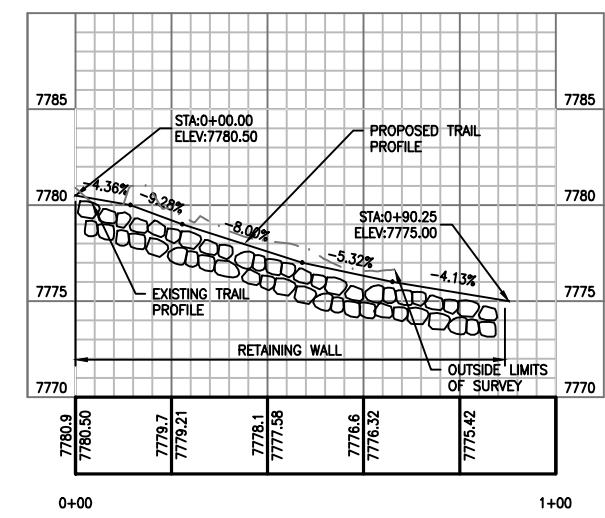

STATE	PROJECT	SHEET NUMBER
WY	THE GRAND CANYON OF THE YELLOWSTONE OVERLOOKS AND TRAILS PROJECT	IP_G.01

INSPIRATION WEST TRAIL PROFILE

TITLE OF SHEET	SCHMATIC DESIGN SET
INSPIRATION POINT PLAN AND PROFILE	DATE: 6/8/15
YELLOWSTONE NATIONAL PARK	SHEET: 4 OF XX