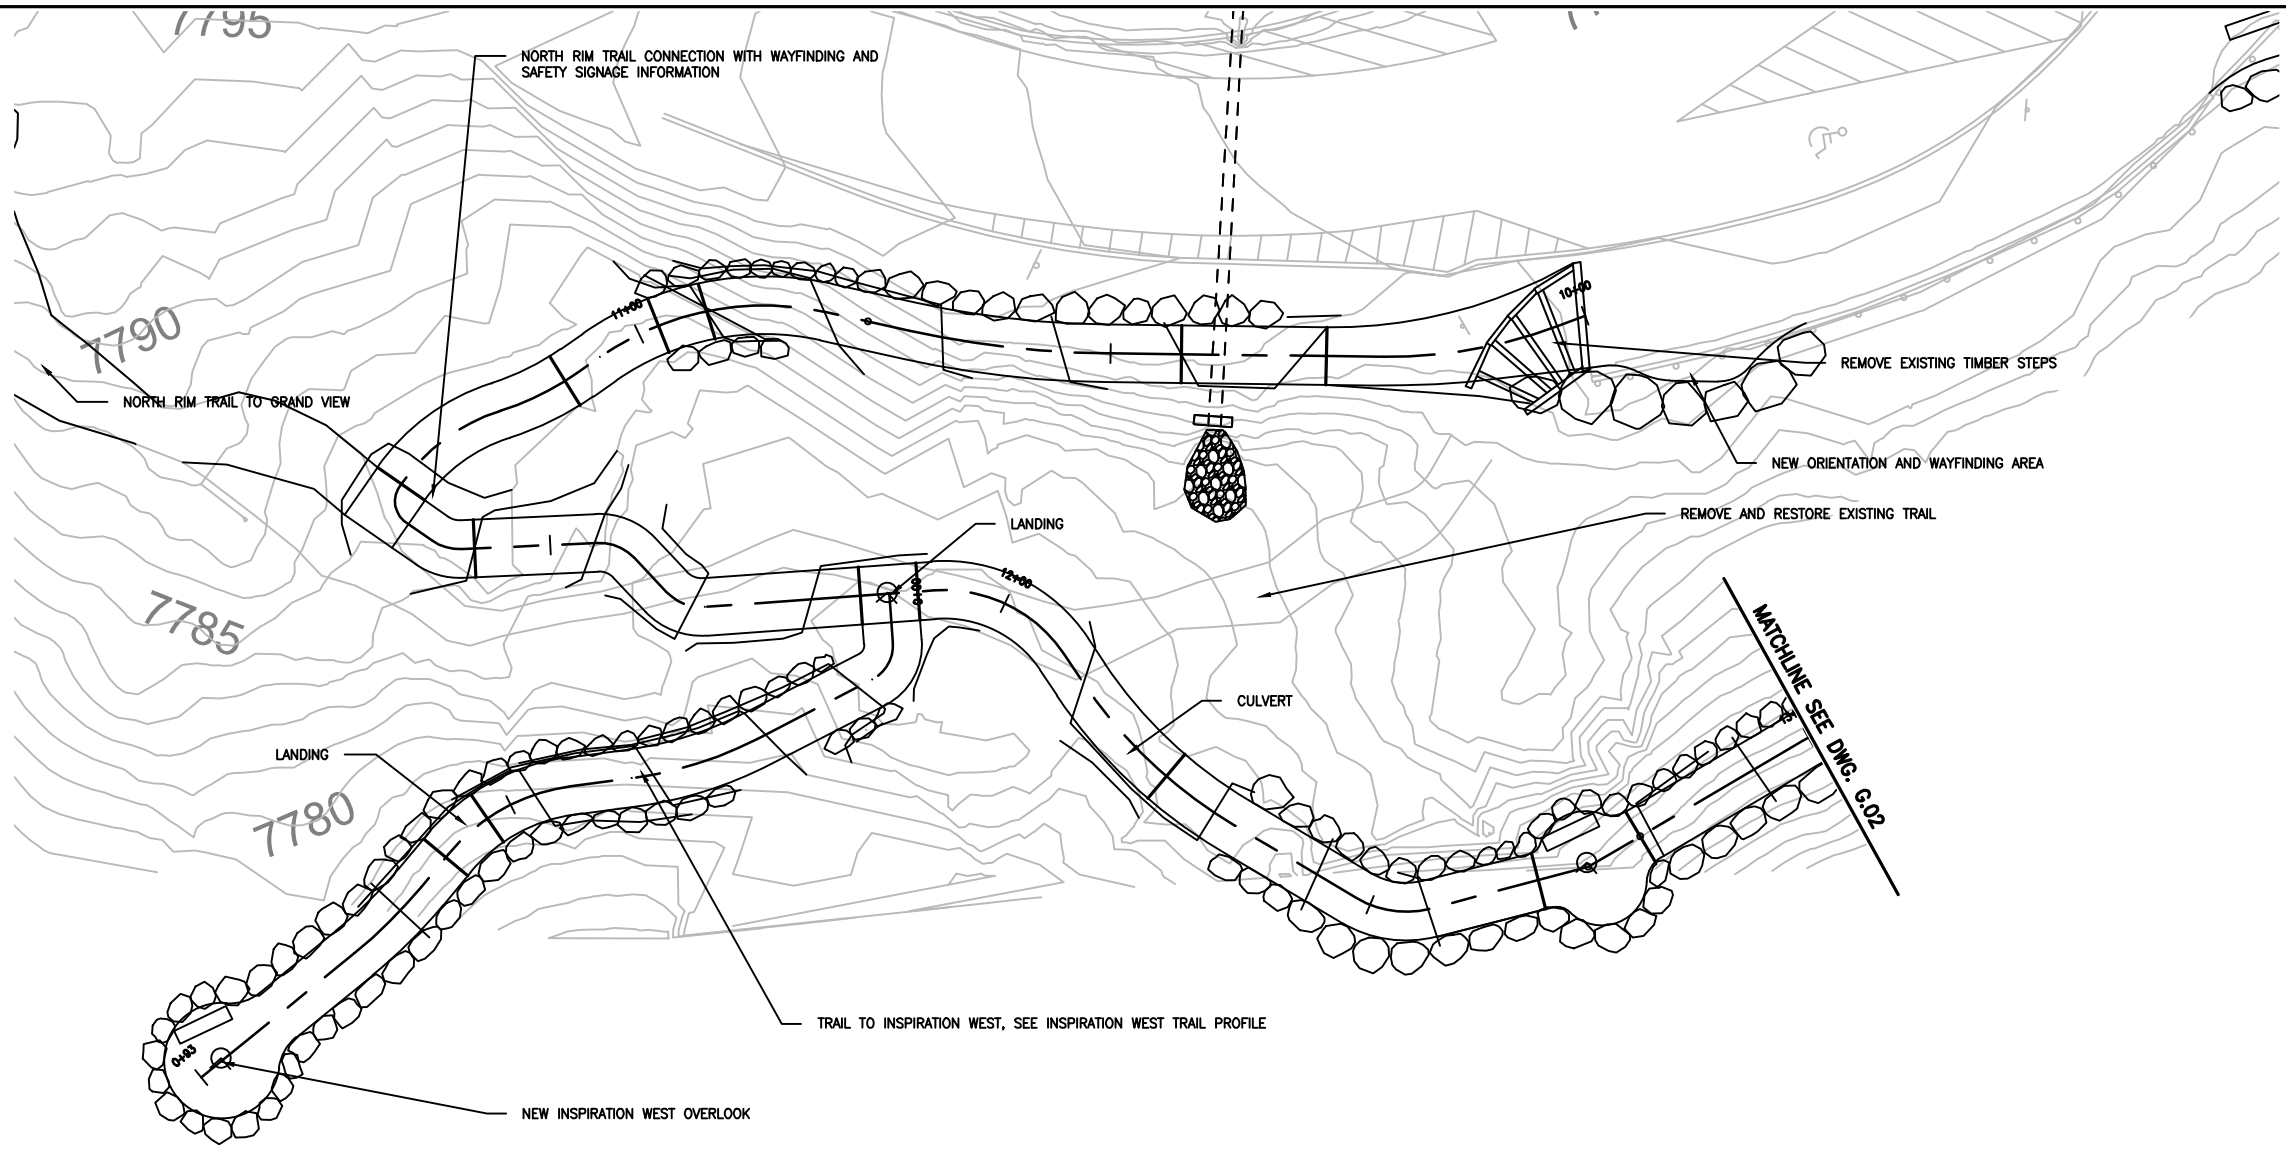

STATE	PROJECT	SHEET NUMBER
WY	THE GRAND CANYON OF THE YELLOWSTONE OVERLOOKS AND TRAILS PROJECT	IP_G.01

INSPIRATION WEST TRAIL PROFILE

TITLE OF SHEET	SCHMATIC DESIGN SET
INSPIRATION POINT PLAN AND PROFILE	DATE: 6/8/15
YELLOWSTONE NATIONAL PARK	SHEET: 4 OF XX

K:\project\32400\32470\Drawings\IP_G.01-G.03.dwg [B.Base.US] 15 June 2015 5:06 PM

STATE	PROJECT	SHEET NUMBER
WY	THE GRAND CANYON OF THE YELLOWSTONE OVERLOOKS AND TRAILS PROJECT	IP_G.02

TITLE OF SHEET	SCHEMATIC DESIGN SET
INSPIRATION POINT PLAN AND PROFILE	DATE 6/8/15
YELLOWSTONE NATIONAL PARK	SHEET 5 OF XX

K:\project\32400\32470\Drawings\Phase I\IP_G.01-G.03.dwg [B.Base.US] 15 June 2015 5:06 PM

STATE	PROJECT	SHEET NUMBER
WY	THE GRAND CANYON OF THE YELLOWSTONE OVERLOOKS AND TRAILS PROJECT	IP_G.03

SECTION KEY MAP

SECTION A

SECTION B

TITLE OF SHEET		SCHEMATIC DESIGN SET	
INSPIRATION POINT OVERLOOK SECTIONS		DATE	6/8/15
		SHEET	6 OF XX
YELLOWSTONE NATIONAL PARK			

K:\project\32400\32470\Drawings\IP_G.03.dwg [E.Base.US] 15 June 2015 5:06 PM