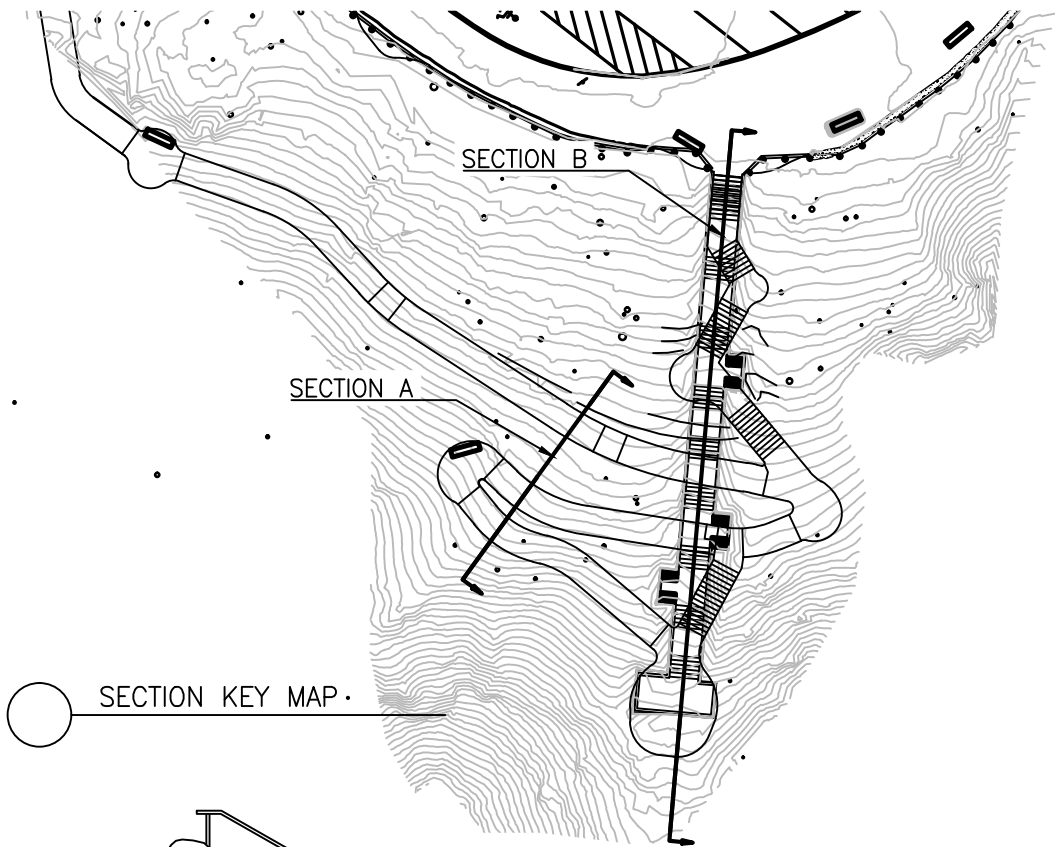

STATE	PROJECT	SHEET NUMBER
WY	THE GRAND CANYON OF THE YELLOWSTONE OVERLOOKS AND TRAILS PROJECT	IP_G.01

INSPIRATION WEST TRAIL PROFILE

TITLE OF SHEET	SCHMATIC DESIGN SET
INSPIRATION POINT PLAN AND PROFILE	DATE: 6/8/15
YELLOWSTONE NATIONAL PARK	SHEET: 4 OF XX

K:\project\32400\32470\Drawings\IP_G.01-G.03.dwg [B.Base.US] 15 June 2015 5:06 PM

STATE	PROJECT	SHEET NUMBER
WY	THE GRAND CANYON OF THE YELLOWSTONE OVERLOOKS AND TRAILS PROJECT	IP_G.02

TITLE OF SHEET	SCHEMATIC DESIGN SET
INSPIRATION POINT PLAN AND PROFILE	DATE 6/8/15
YELLOWSTONE NATIONAL PARK	SHEET 5 OF XX

K:\project\32400\32470\Drawings\Phase I\IP_G.01-G.03.dwg [B.Base.US] 15 June 2015 5:06 PM

STATE	PROJECT	SHEET NUMBER
WY	THE GRAND CANYON OF THE YELLOWSTONE OVERLOOKS AND TRAILS PROJECT	IP_G.03

SECTION KEY MAP

SECTION A

SECTION B

TITLE OF SHEET		SCHEMATIC DESIGN SET	
INSPIRATION POINT OVERLOOK SECTIONS		DATE	6/8/15
		SHEET	6 OF XX
YELLOWSTONE NATIONAL PARK			

K:\project\32400\32470\Drawings\IP_G.03.dwg [E.Base.US] 15 June 2015 5:06 PM