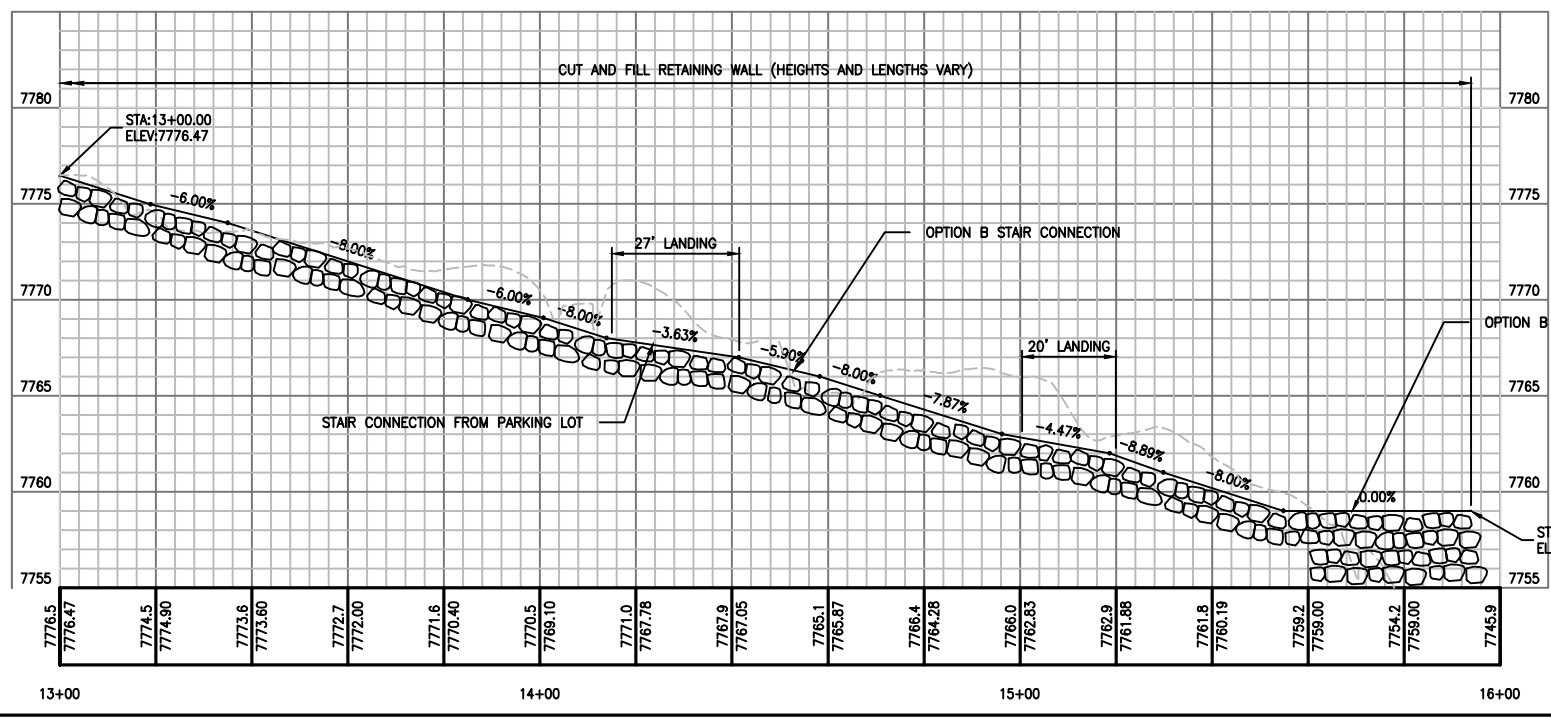

STATE	PROJECT	SHEET NUMBER
WY	THE GRAND CANYON OF THE YELLOWSTONE OVERLOOKS AND TRAILS PROJECT	IP_G.01

INSPIRATION WEST TRAIL PROFILE

TITLE OF SHEET	SCHMATIC DESIGN SET
INSPIRATION POINT PLAN AND PROFILE	DATE: 6/8/15
YELLOWSTONE NATIONAL PARK	SHEET: 4 OF XX

K:\project\32400\32470\Drawings\IP_G.01-G.03.dwg [B.Base.US] 15 June 2015 5:06 PM

STATE	PROJECT	SHEET NUMBER
WY	THE GRAND CANYON OF THE YELLOWSTONE OVERLOOKS AND TRAILS PROJECT	IP_G.02

TITLE OF SHEET	SCHEMATIC DESIGN SET
INSPIRATION POINT PLAN AND PROFILE	DATE 6/8/15
YELLOWSTONE NATIONAL PARK	SHEET 5 OF XX