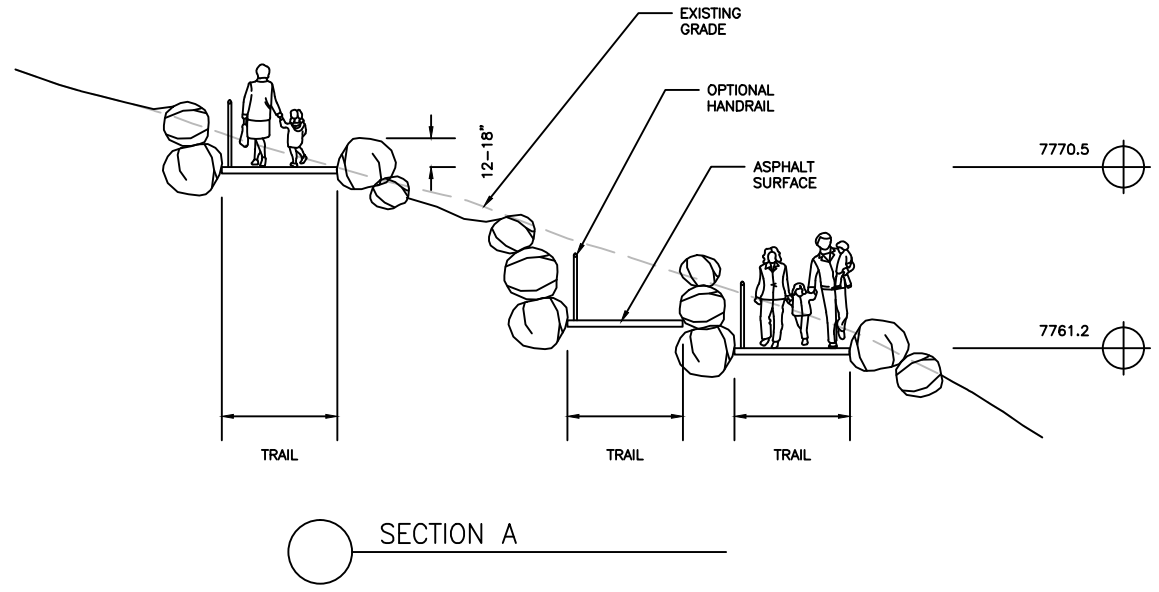

STATE	PROJECT	SHEET NUMBER
WY	THE GRAND CANYON OF THE YELLOWSTONE OVERLOOKS AND TRAILS PROJECT	IP_G.01

INSPIRATION WEST TRAIL PROFILE

TITLE OF SHEET	SCHMATIC DESIGN SET
INSPIRATION POINT PLAN AND PROFILE	DATE: 6/8/15
YELLOWSTONE NATIONAL PARK	SHEET: 4 OF XX

K:\project\32400\32470\Drawings\IP_G.01-G.03.dwg [B.Base.US] 15 June 2015 5:06 PM

STATE	PROJECT	SHEET NUMBER
WY	THE GRAND CANYON OF THE YELLOWSTONE OVERLOOKS AND TRAILS PROJECT	IP_G.02

TITLE OF SHEET	SCHEMATIC DESIGN SET
INSPIRATION POINT PLAN AND PROFILE	DATE 6/8/15
YELLOWSTONE NATIONAL PARK	SHEET 5 OF XX

SECTION A

SECTION B

TITLE OF SHEET		SCHEMATIC DESIGN SET	
INSPIRATION POINT OVERLOOK SECTIONS		DATE	6/8/15
		SHEET	6 OF XX
YELLOWSTONE NATIONAL PARK			

K:\project\32400\32470\Drawings\IP_G.03.dwg [E.Base.US] 15 June 2015 5:06 PM