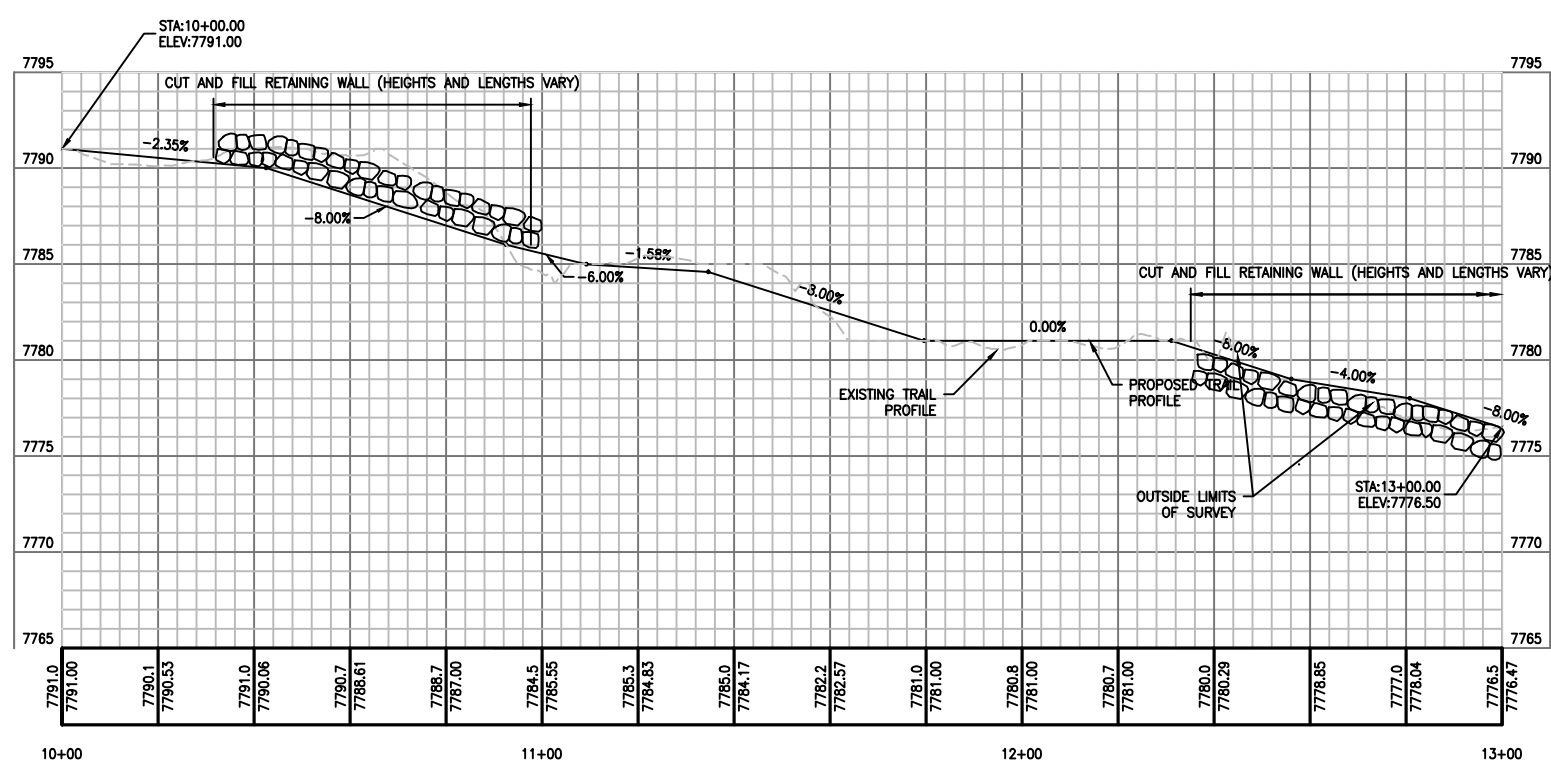

STATE	PROJECT	SHEET NUMBER
WY	THE GRAND CANYON OF THE YELLOWSTONE OVERLOOKS AND TRAILS PROJECT	IP_G.01

INSPIRATION WEST TRAIL PROFILE

TITLE OF SHEET	SCHMATIC DESIGN SET
INSPIRATION POINT PLAN AND PROFILE	DATE: 6/8/15
YELLOWSTONE NATIONAL PARK	SHEET: 4 OF XX

K:\project\32400\32470\Drawings\IP_G.01-G.03.dwg [B.Base.US] 15 June 2015 5:06 PM

STATE	PROJECT	SHEET NUMBER
WY	THE GRAND CANYON OF THE YELLOWSTONE OVERLOOKS AND TRAILS PROJECT	IP_G.02

TITLE OF SHEET	SCHEMATIC DESIGN SET
INSPIRATION POINT PLAN AND PROFILE	DATE 6/8/15
YELLOWSTONE NATIONAL PARK	SHEET 5 OF XX