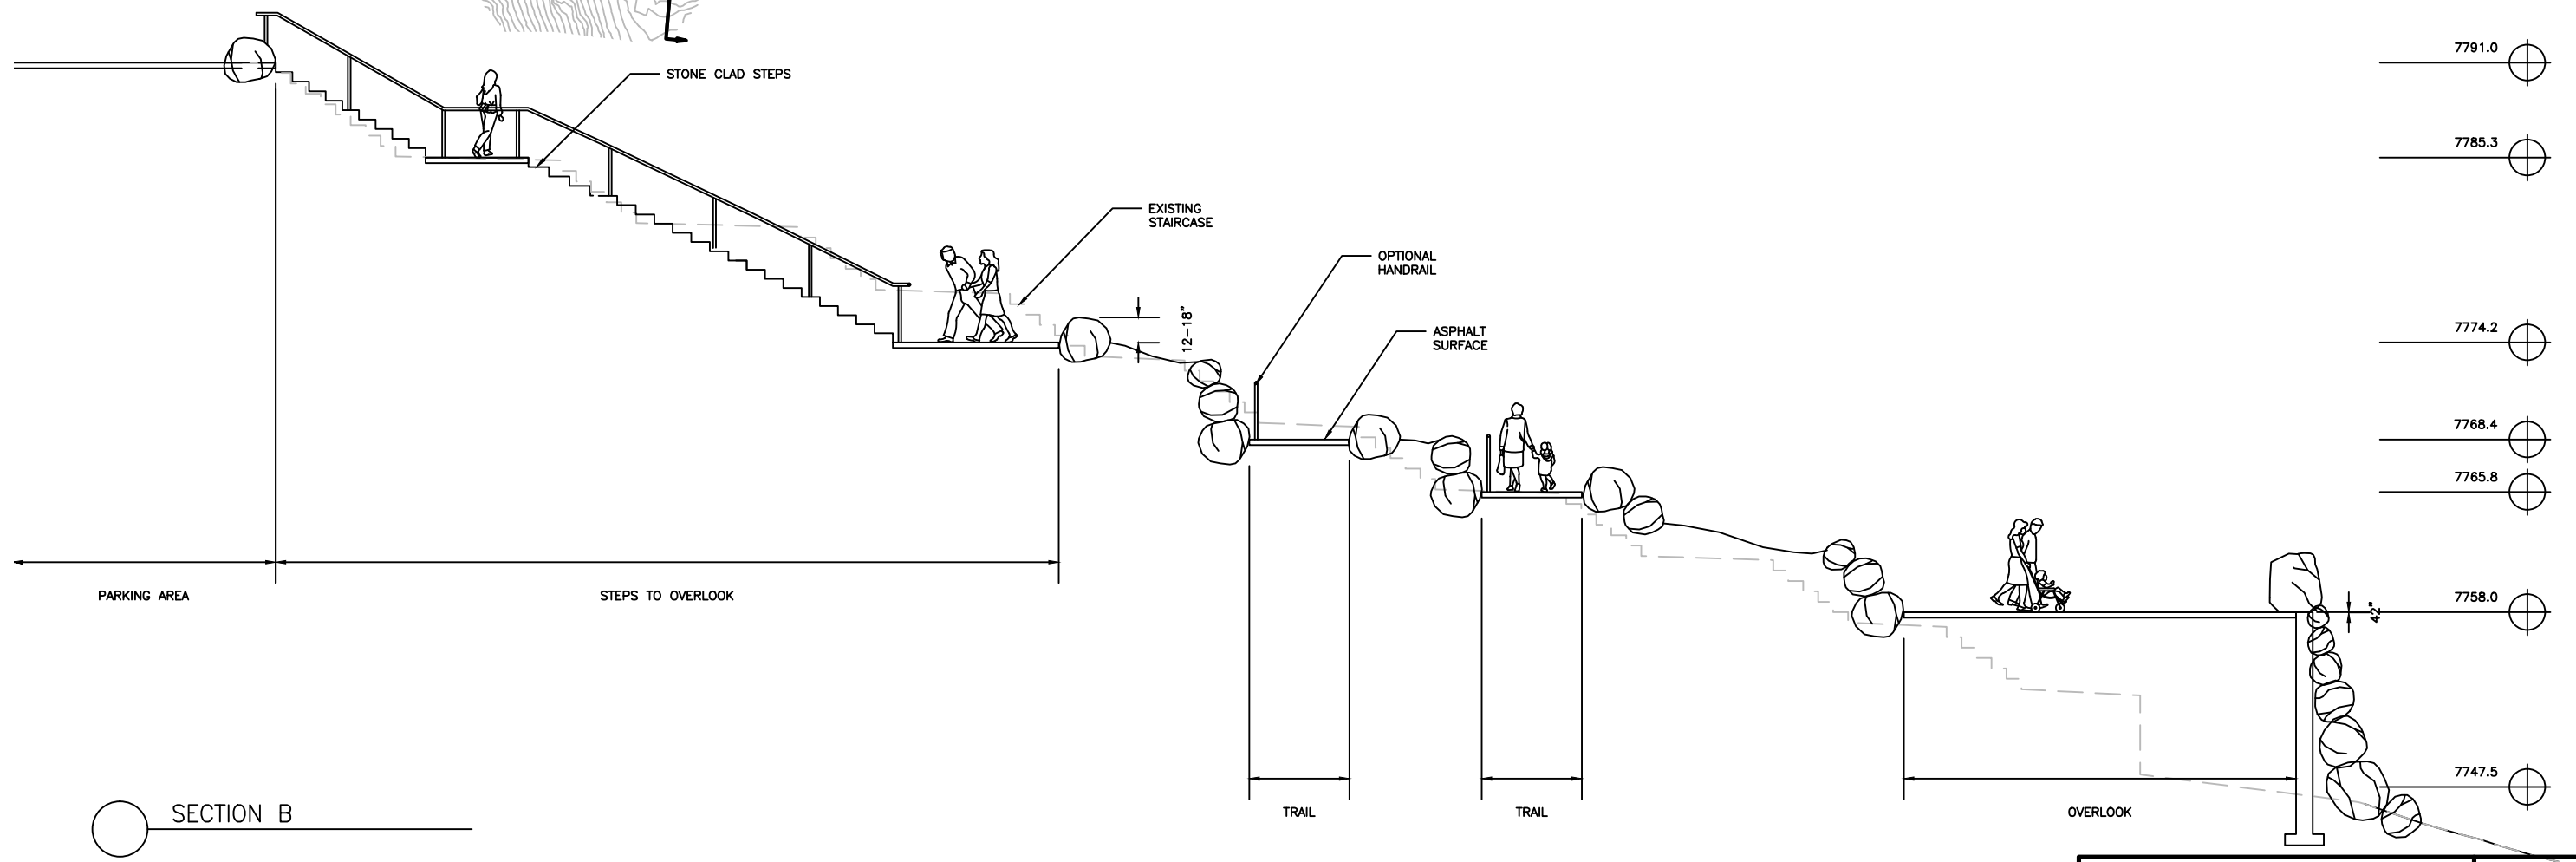

K:\project\32400\32470\Drawings\IP_G.01-G.03.dwg [B.Base.US] 15 June 2015 5:06 PM

STATE	PROJECT	SHEET NUMBER
WY	THE GRAND CANYON OF THE YELLOWSTONE OVERLOOKS AND TRAILS PROJECT	IP_G.02

TITLE OF SHEET	SCHEMATIC DESIGN SET
INSPIRATION POINT PLAN AND PROFILE	DATE 6/8/15
YELLOWSTONE NATIONAL PARK	SHEET 5 OF XX

K:\project\32400\32470\Drawings\Phase I\IP_G.01-G.03.dwg [B.Base.US] 15 June 2015 5:06 PM

STATE	PROJECT	SHEET NUMBER
WY	THE GRAND CANYON OF THE YELLOWSTONE OVERLOOKS AND TRAILS PROJECT	IP_G.03

SECTION KEY MAP

SECTION A

SECTION B

TITLE OF SHEET		SCHEMATIC DESIGN SET	
INSPIRATION POINT OVERLOOK SECTIONS		DATE	6/8/15
		SHEET	6 OF XX
YELLOWSTONE NATIONAL PARK			

K:\project\32400\32470\Drawings\IP_G.03.dwg [E.Base.US] 15 June 2015 5:06 PM