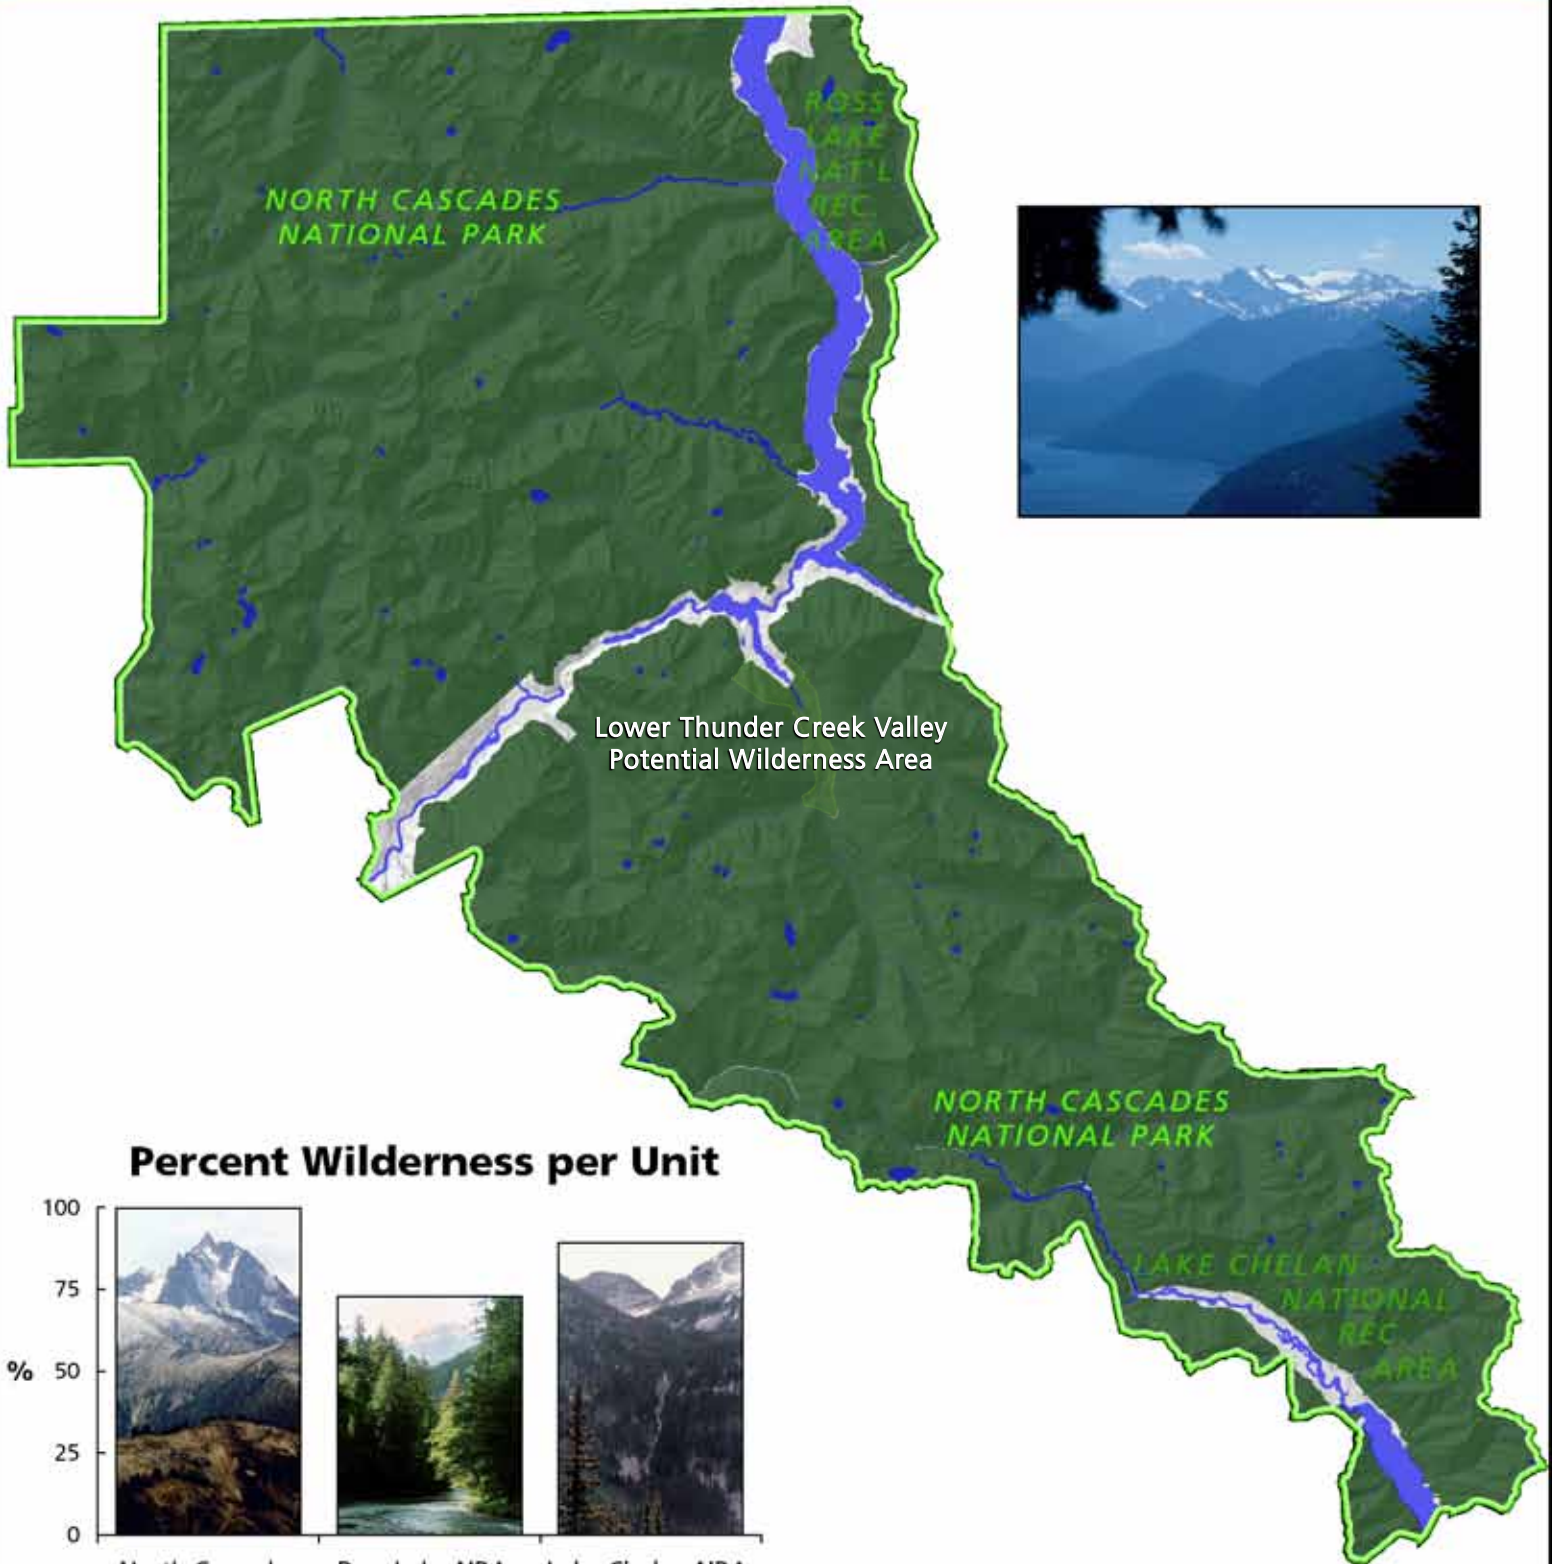

# North Cascades National Park Complex: STEPHEN MATHER WILDERNESS

**Percent Wilderness per Unit**