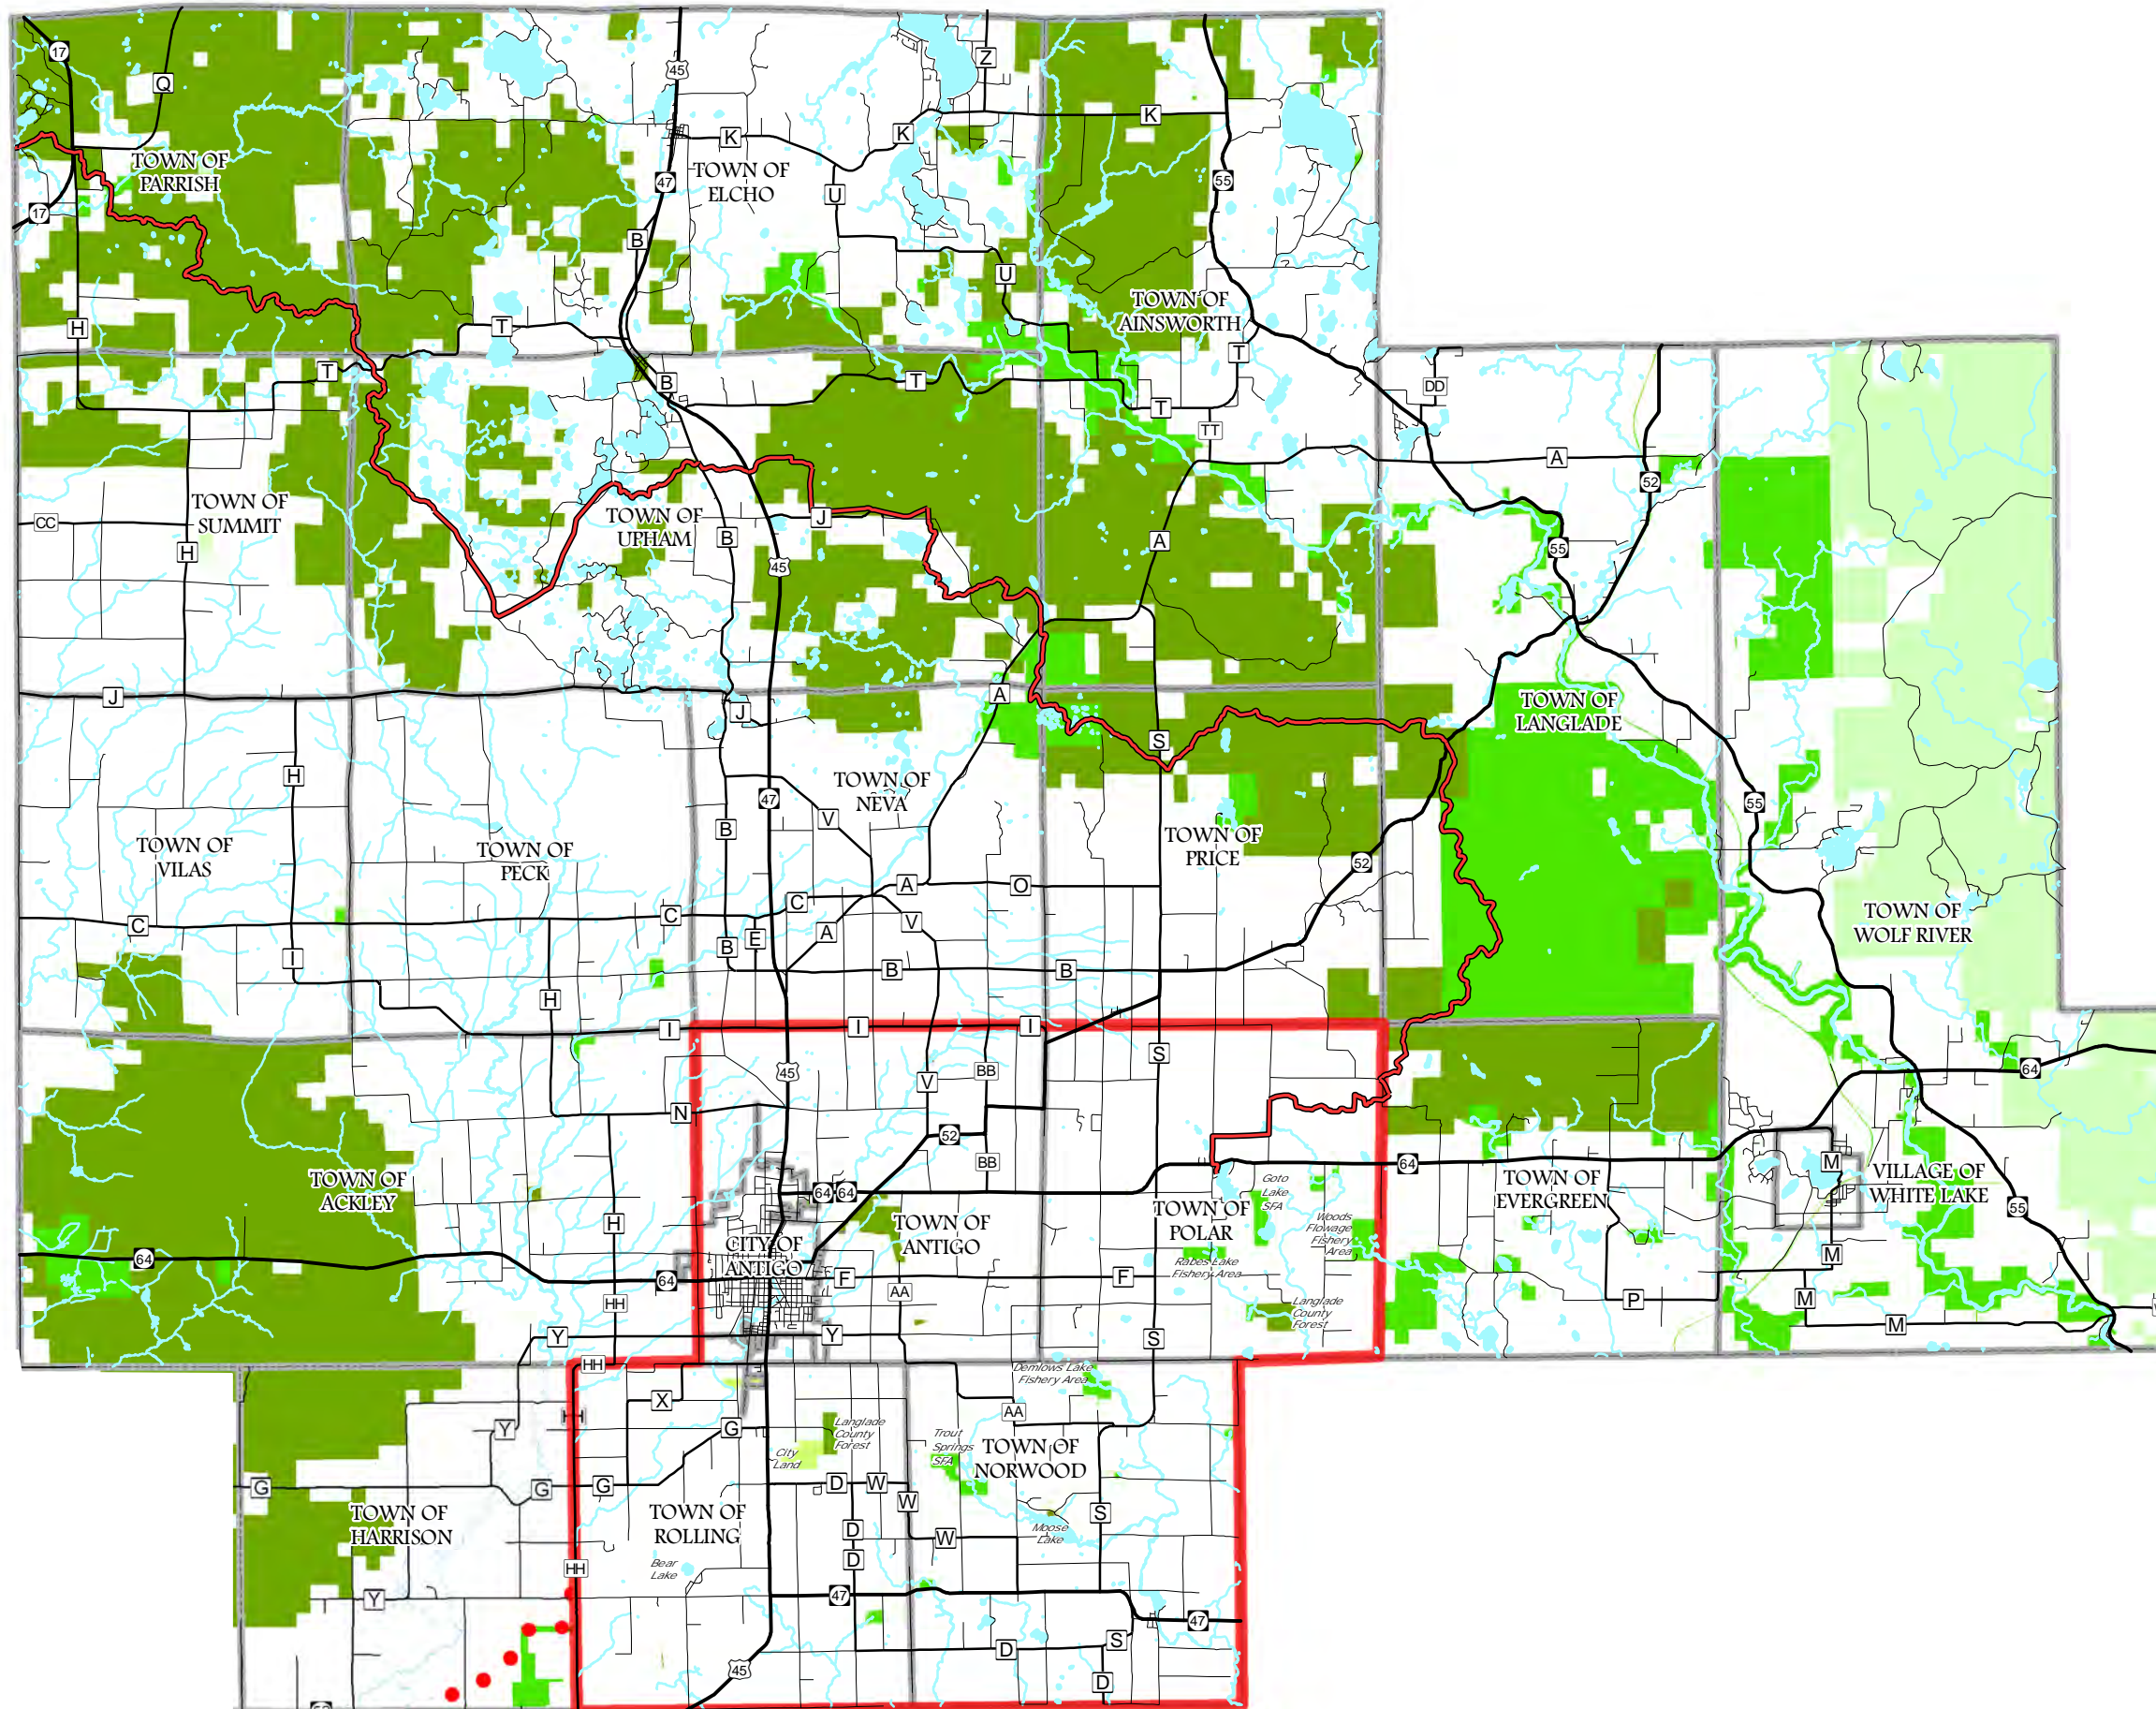

Map 2-2 Existing Ice Age NST & Public Lands Langlade County, Wisconsin

Legend

- Existing Ice Age Trail
- US & State Highways
- County Highways
- Local Roads
- Water
- Project Area
- Minor Civil Divisions
- County
- Nicolet National Forest
- WI DNR
- Proposed Ice Age NST in Marathon County