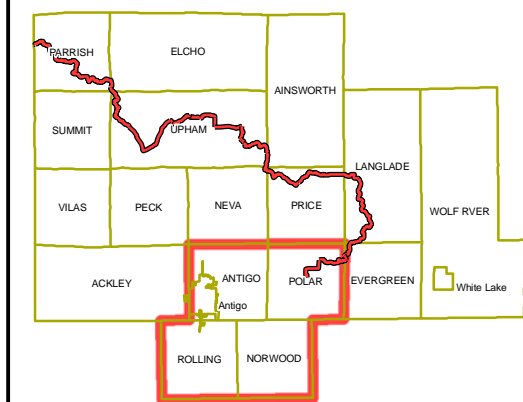

Prepared April, 2011 in coordination with the National Park Service and the NORTH CENTRAL WISCONSIN REGIONAL PLANNING COMMISSION

Source: NPS, WI DNR, NCWRPC