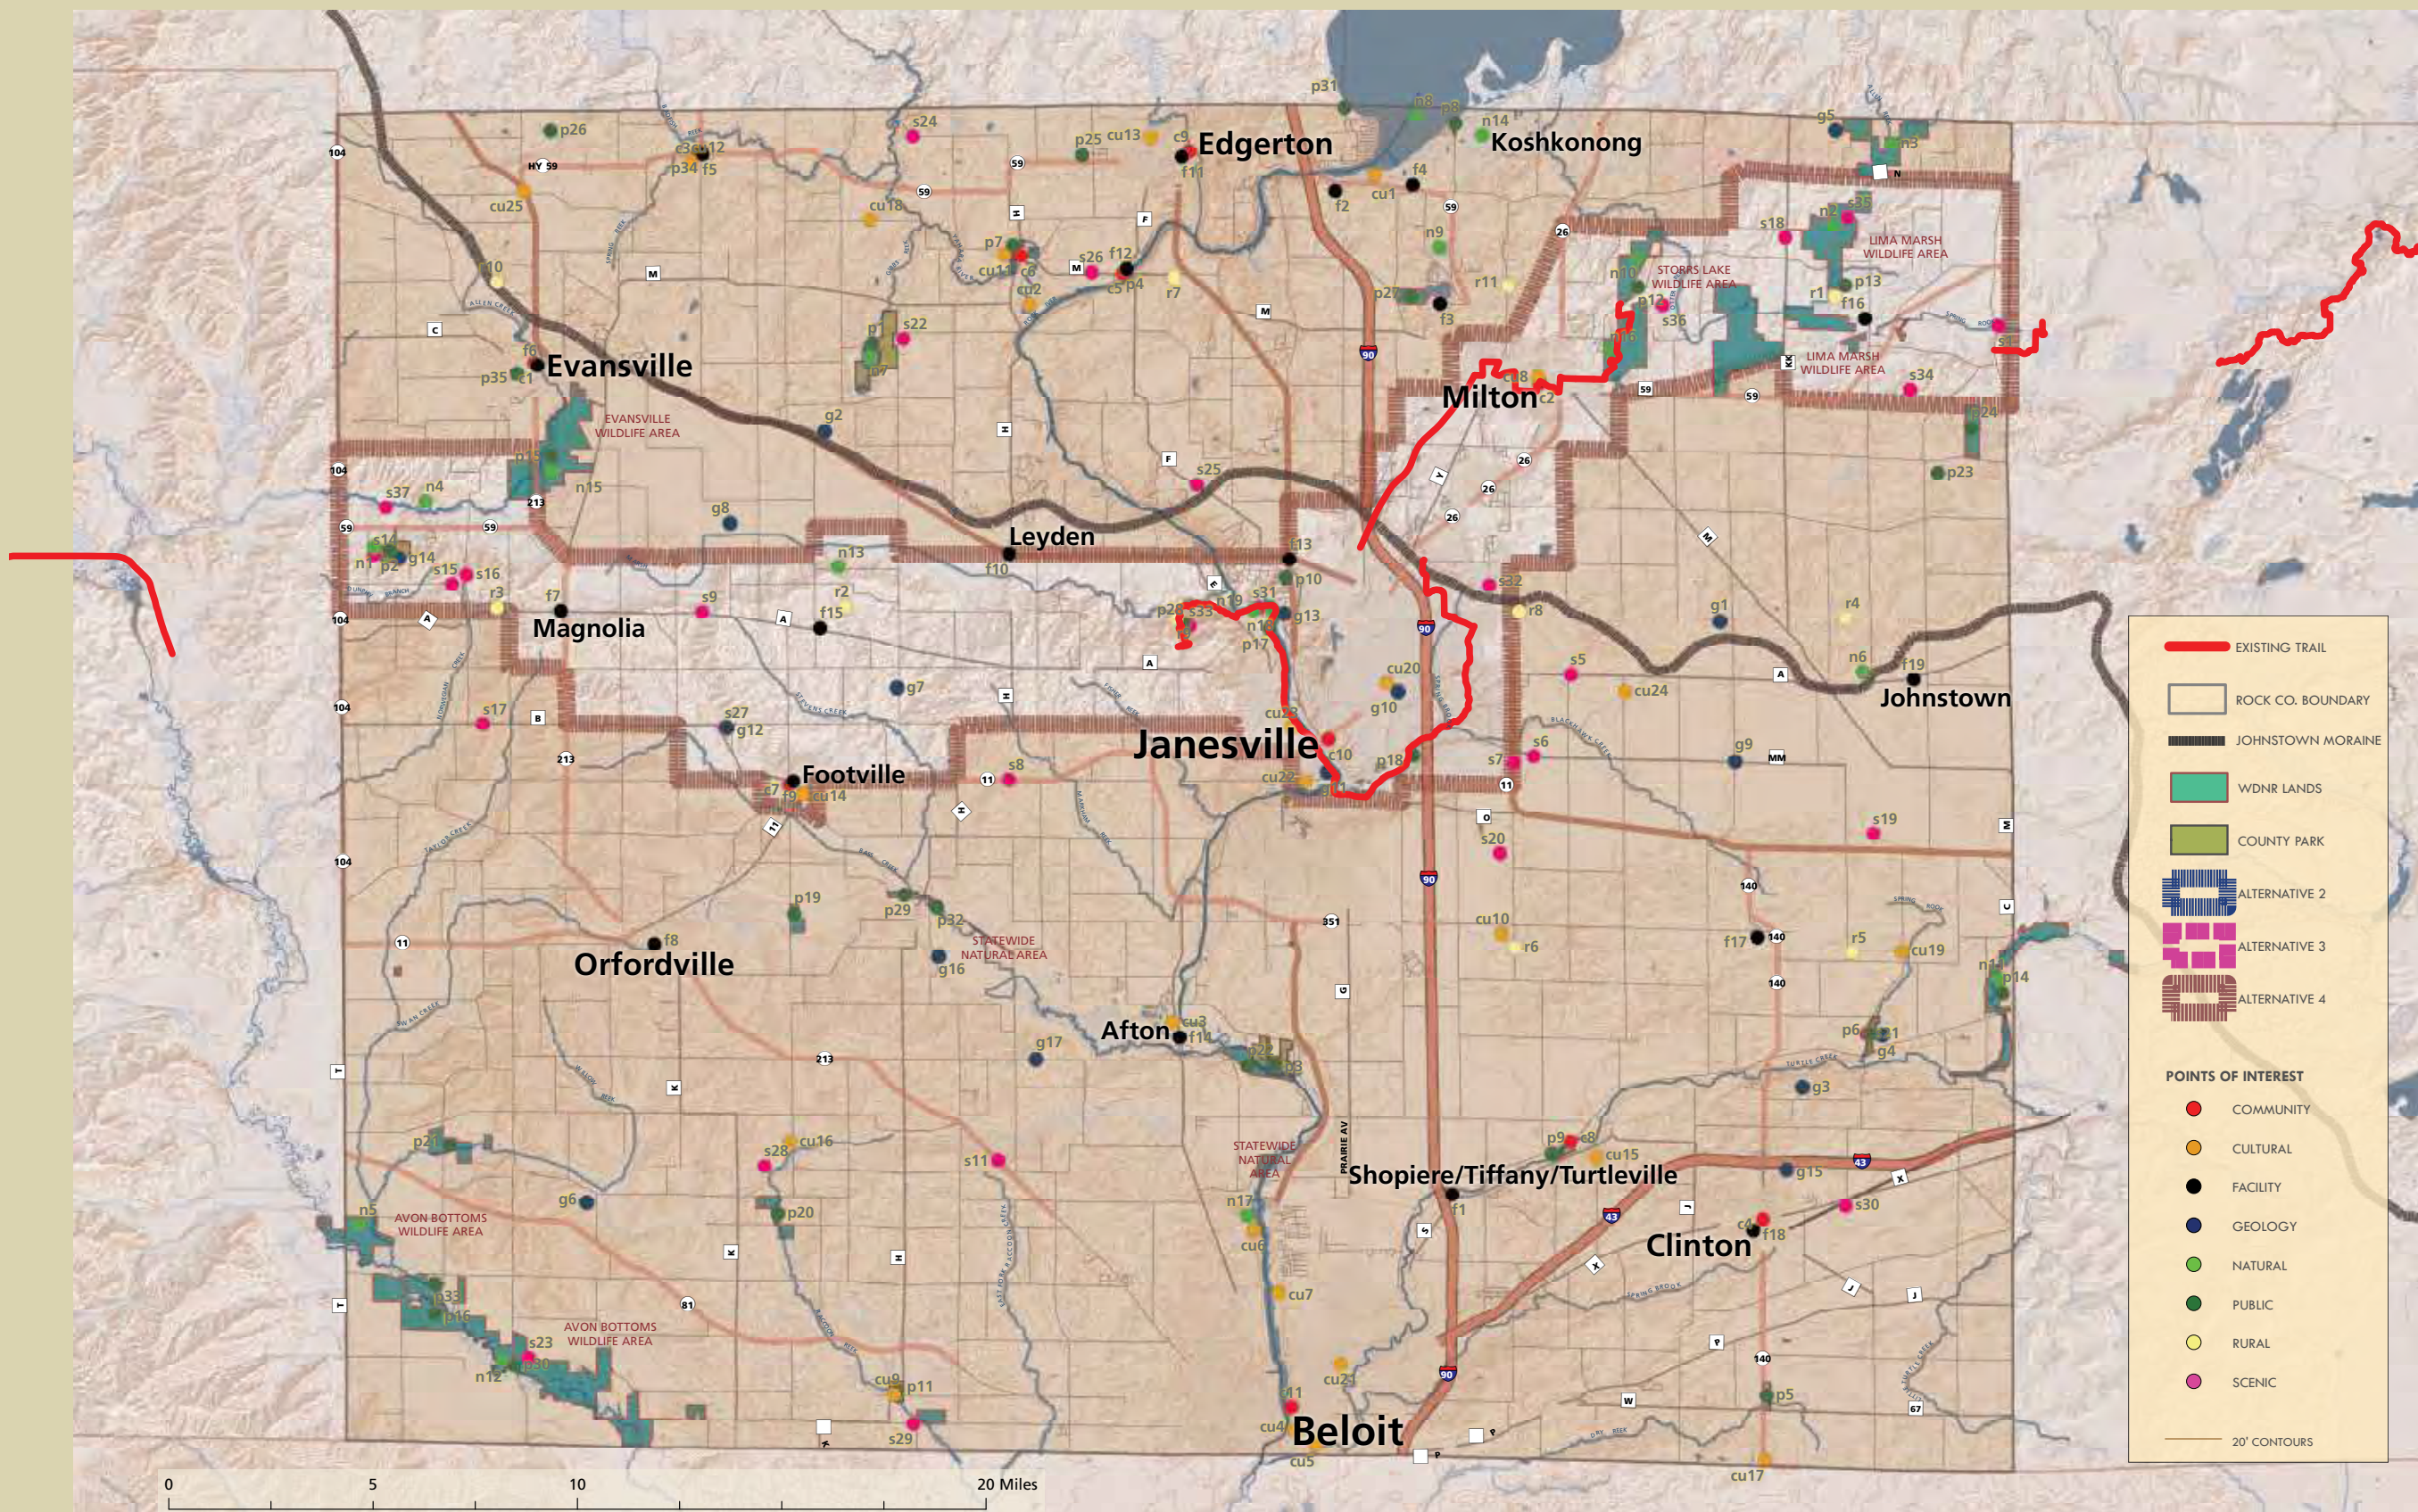

ICE AGE NATIONAL SCENIC TRAIL
Rock County Corridor Planning Process-Alternatives
Alternative #4

National Park Service
 U. S. Department of the Interior

date