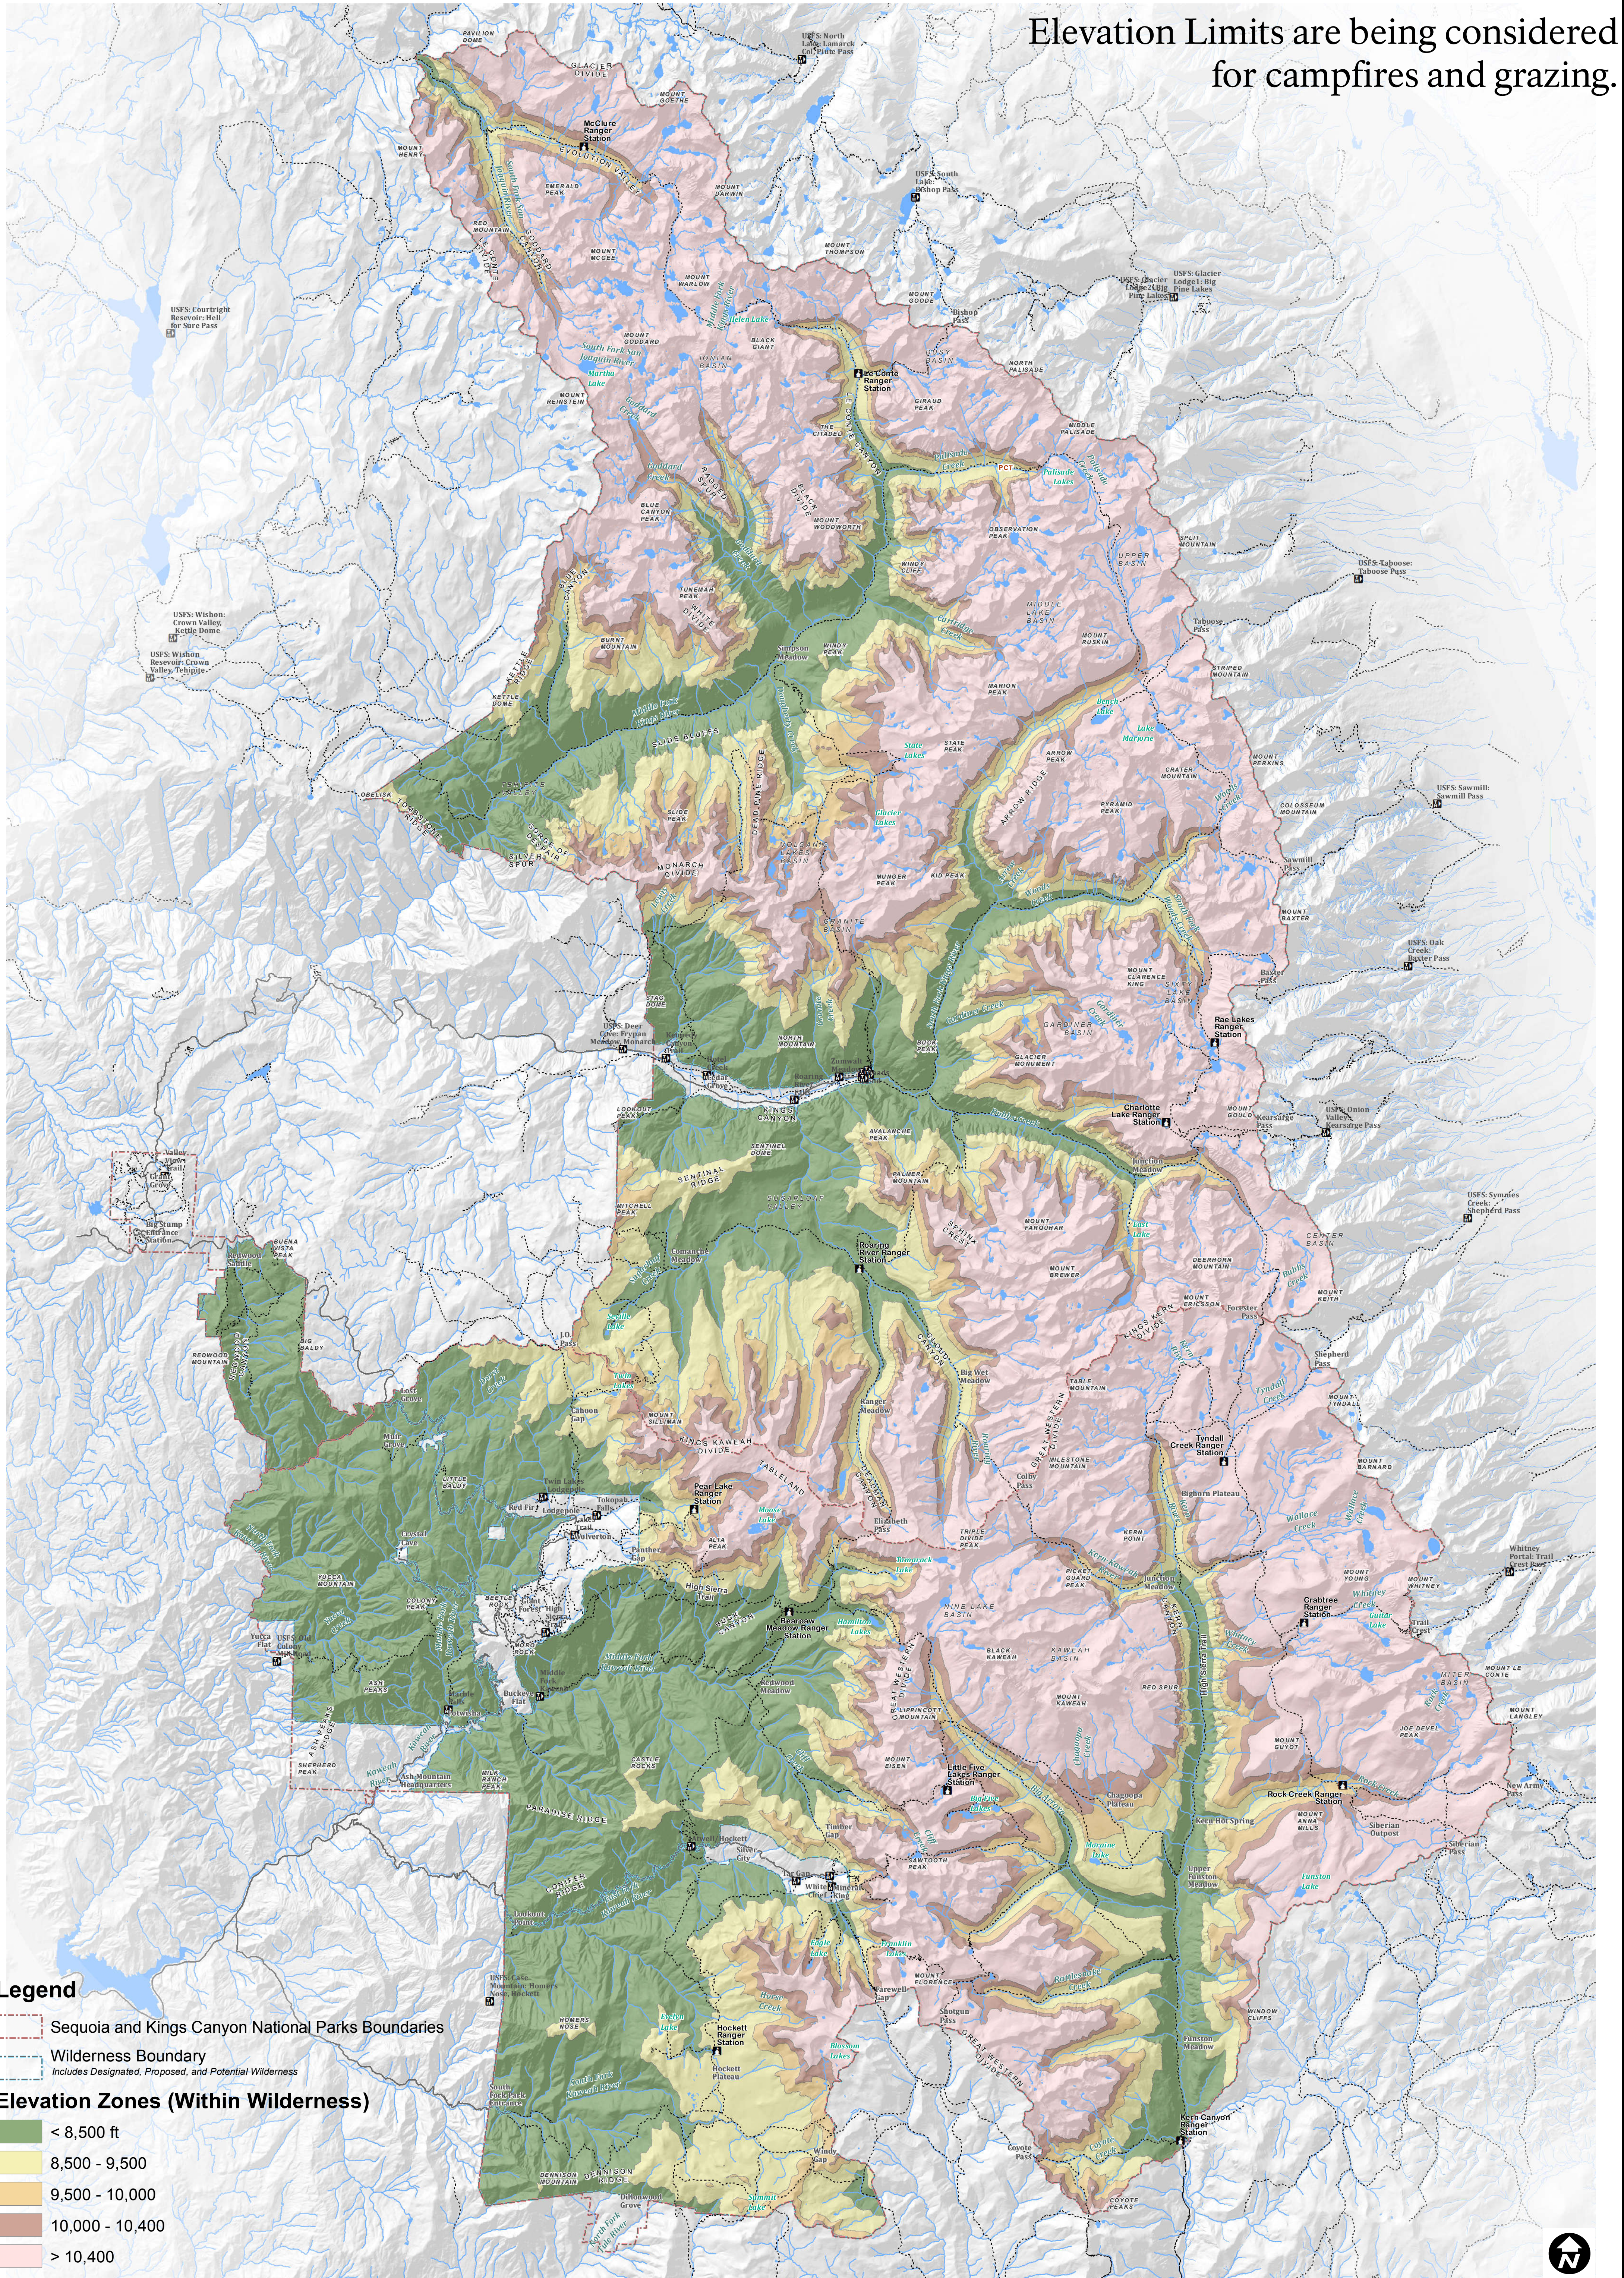

Wilderness Elevation Zones

Elevation Limits are being considered
for campfires and grazing.

Legend

Sequoia and Kings Canyon National Parks Boundaries

Wilderness Boundary
Includes Designated, Proposed, and Potential Wilderness

Elevation Zones (Within Wilderness)

- < 8,500 ft
- 8,500 - 9,500
- 9,500 - 10,000
- 10,000 - 10,400
- > 10,400