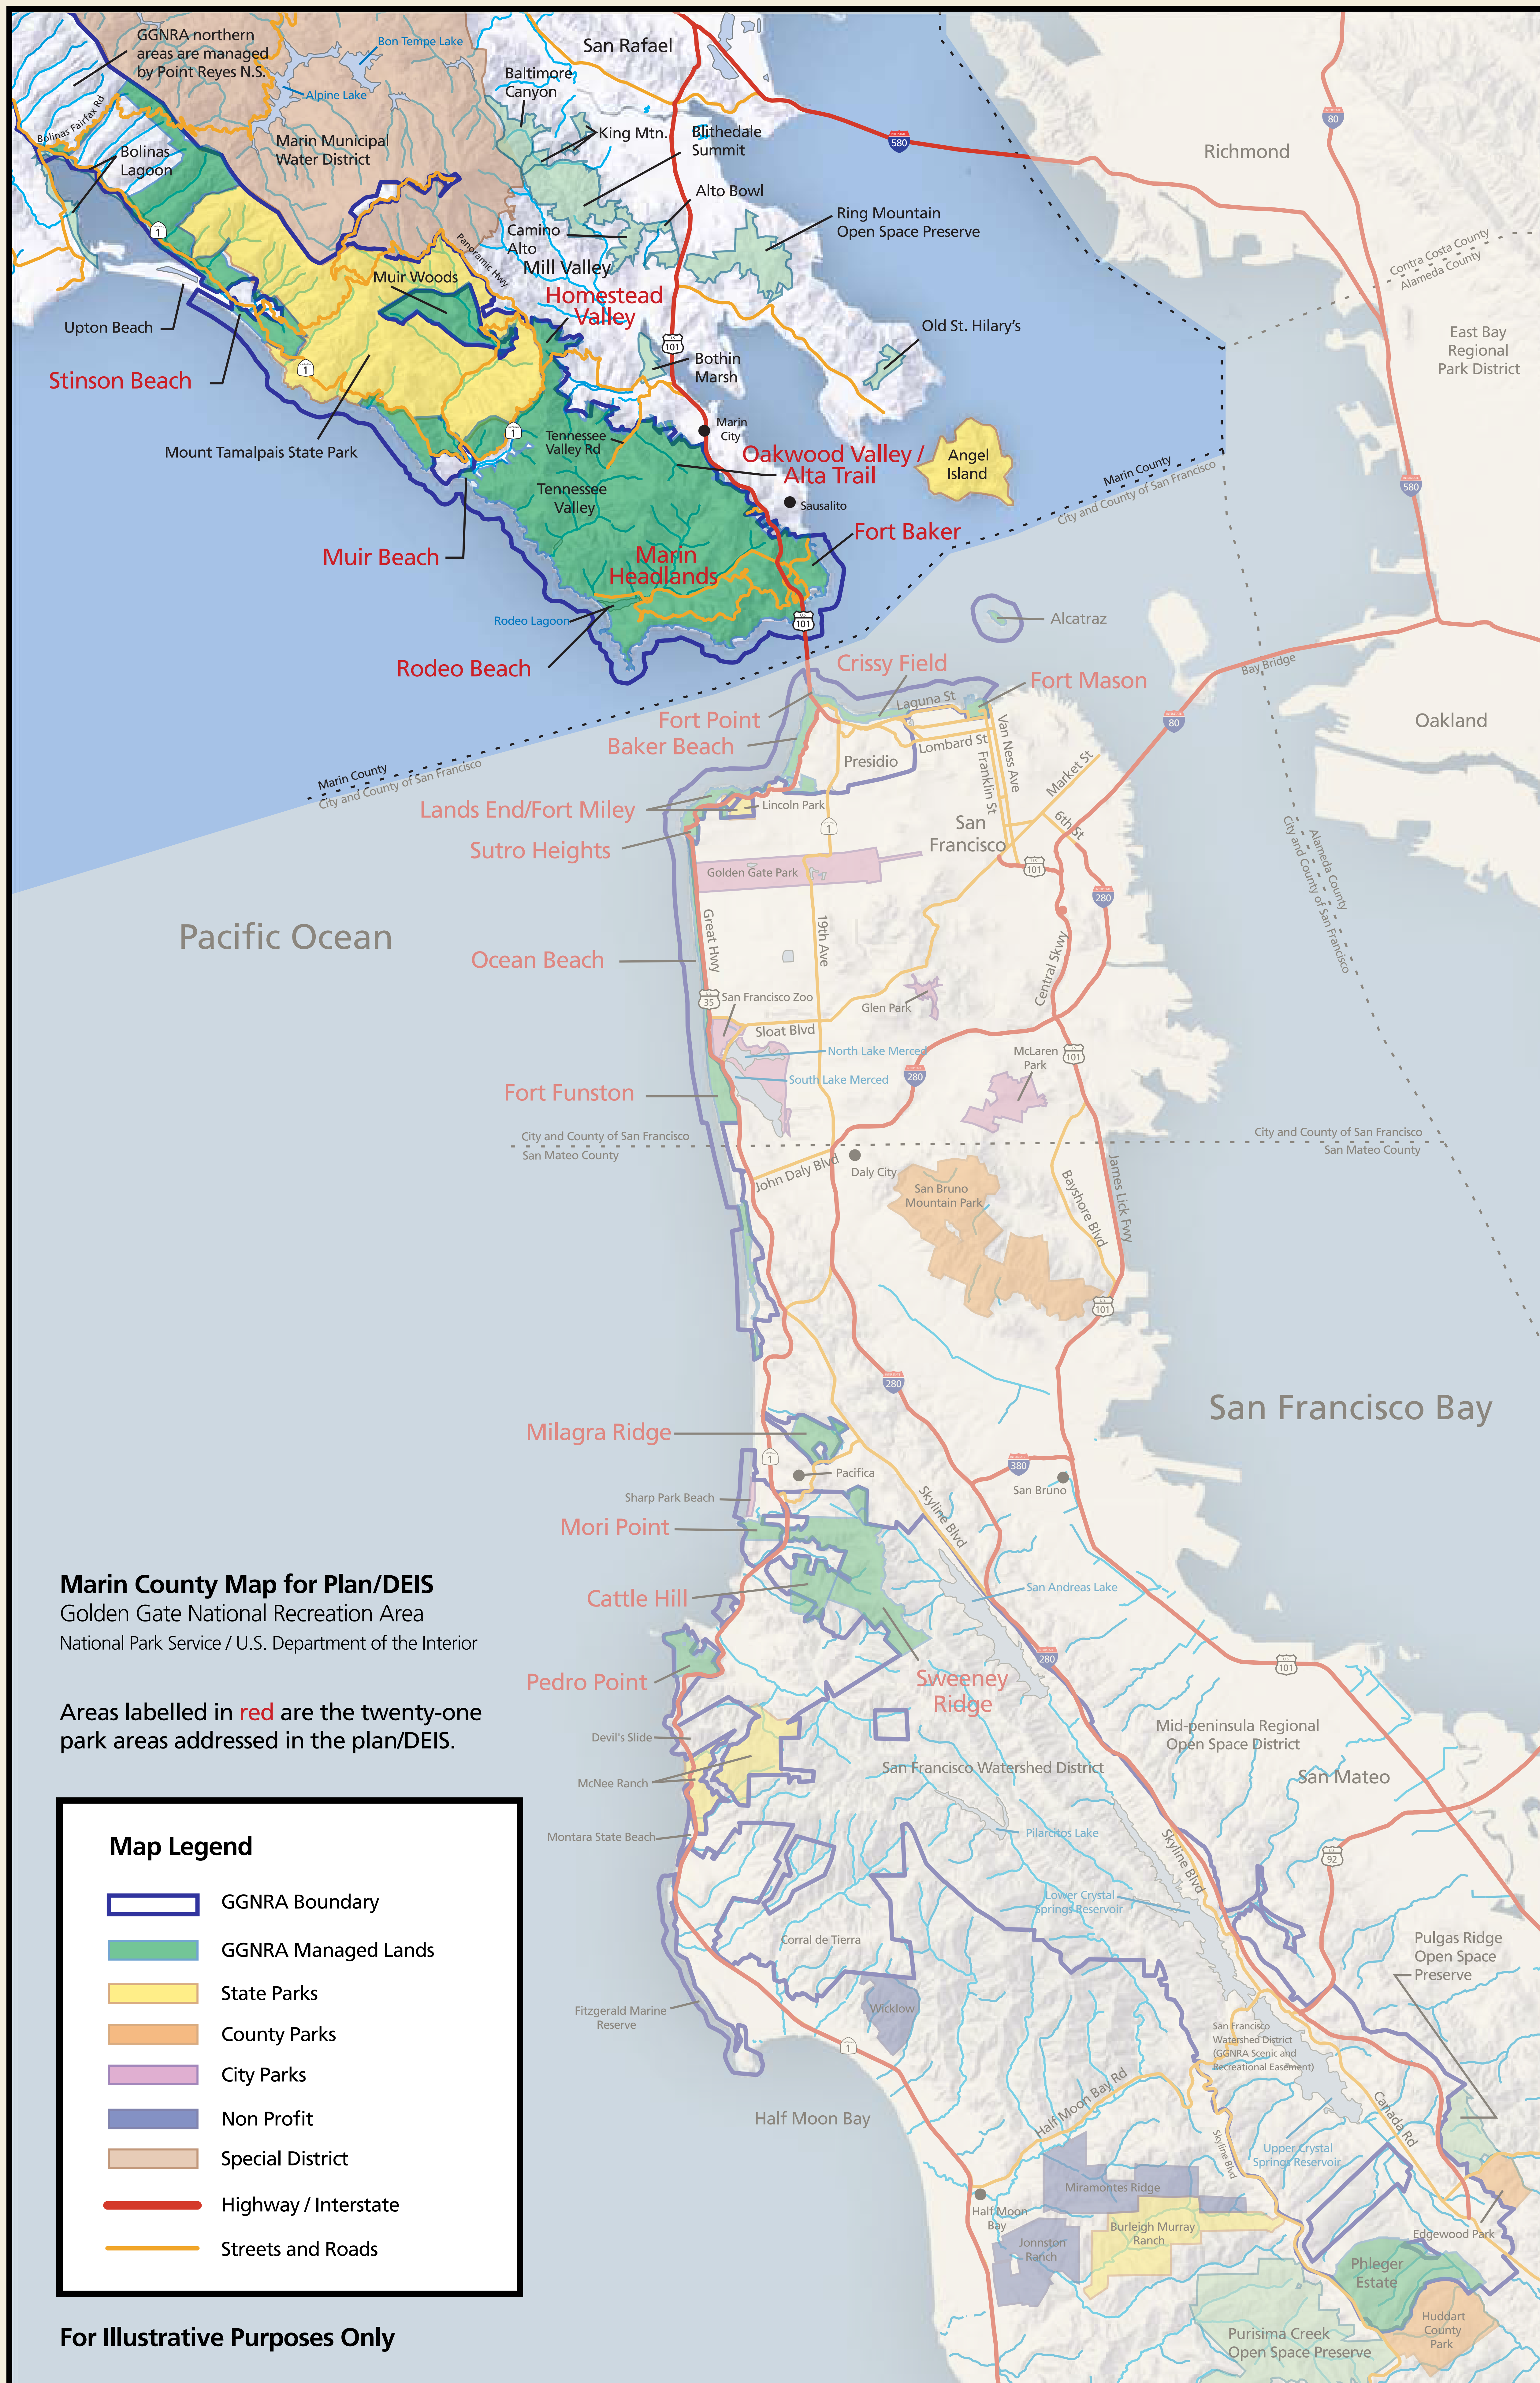

Marin County

Marin County Map for Plan/DEIS
Golden Gate National Recreation Area
National Park Service / U.S. Department of the Interior

Areas labelled in red are the twenty-one park areas addressed in the plan/DEIS.