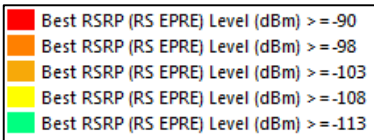

TA3357-Paradise Mt. Rainier Visitor Center Coverage

Without TA3357-Paradise Mt. Rainier Visitor Center Coverage

With TA3357-Paradise Mt. Rainier Visitor Center Coverage