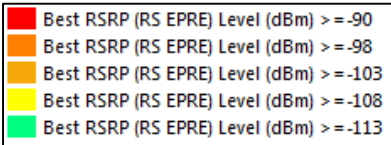

TA3357-Paradise Mt. Rainier Visitor Center Coverage

Without TA3357-Paradise Mt. Rainier Visitor Center Coverage

With TA3357-Paradise Mt. Rainier Visitor Center Coverage