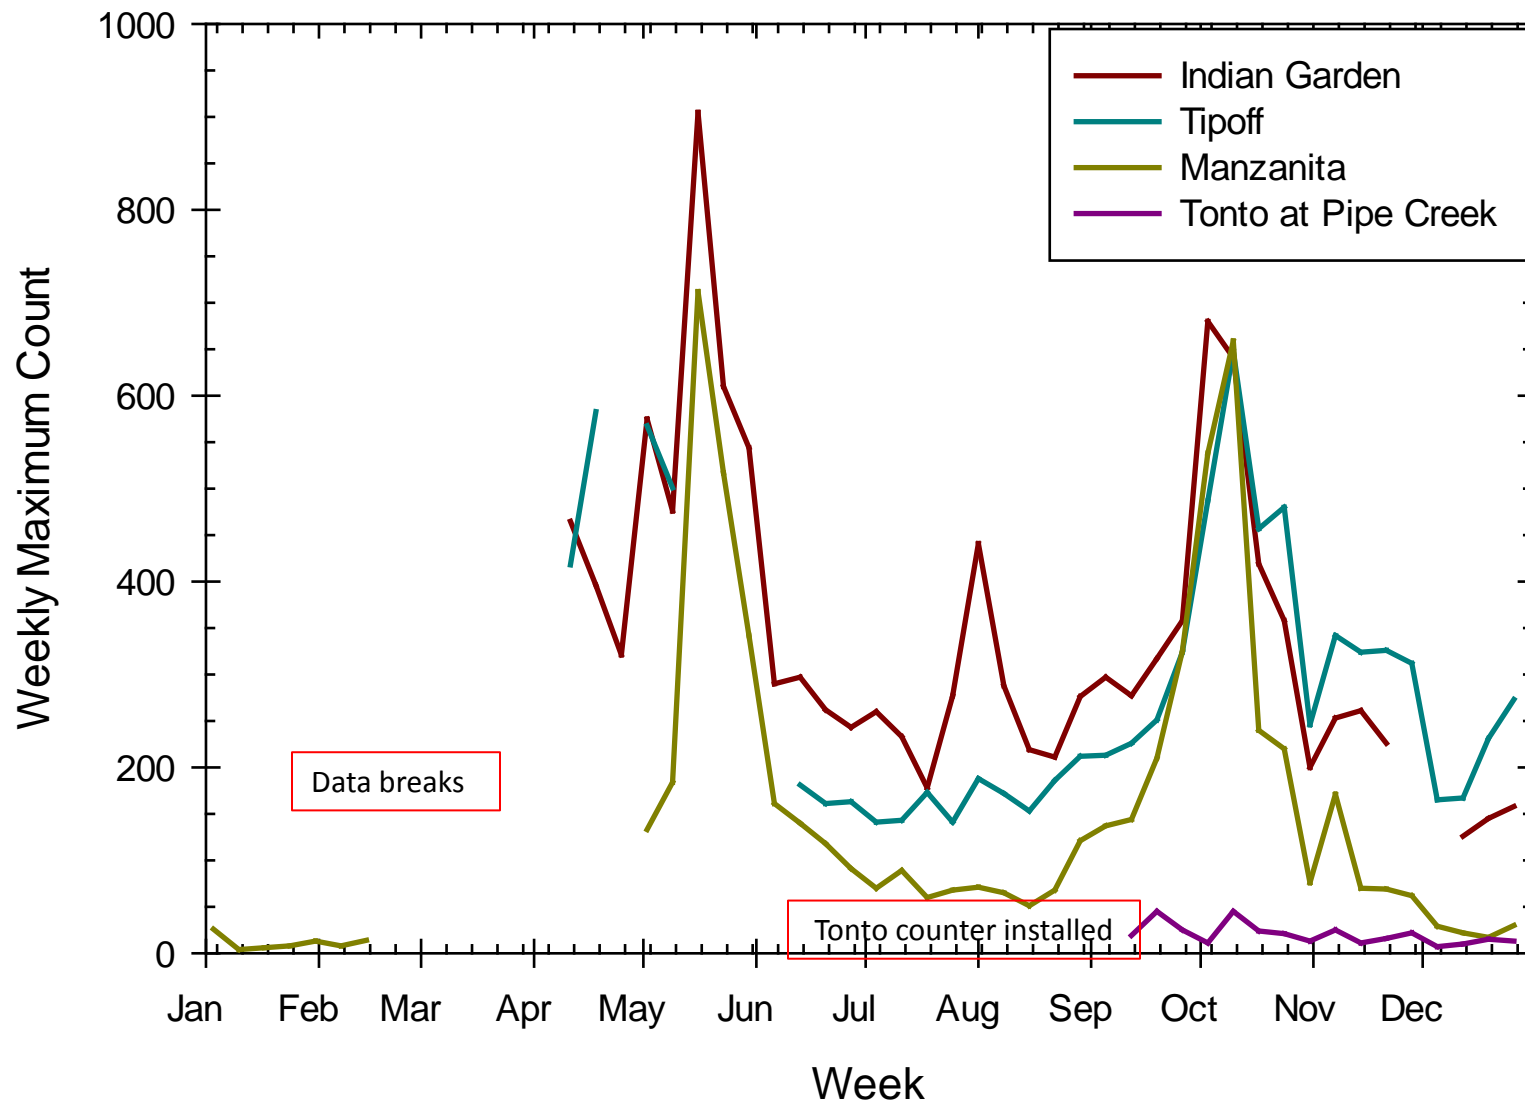

Weekly Maximum Number of Counts per Day: 2012

Weekly Maximum Number of Counts per Day: 2013

Weekly Maximum Number of Counts per Day: 2014

Weekly Maximum Number of Counts per Day: 2015