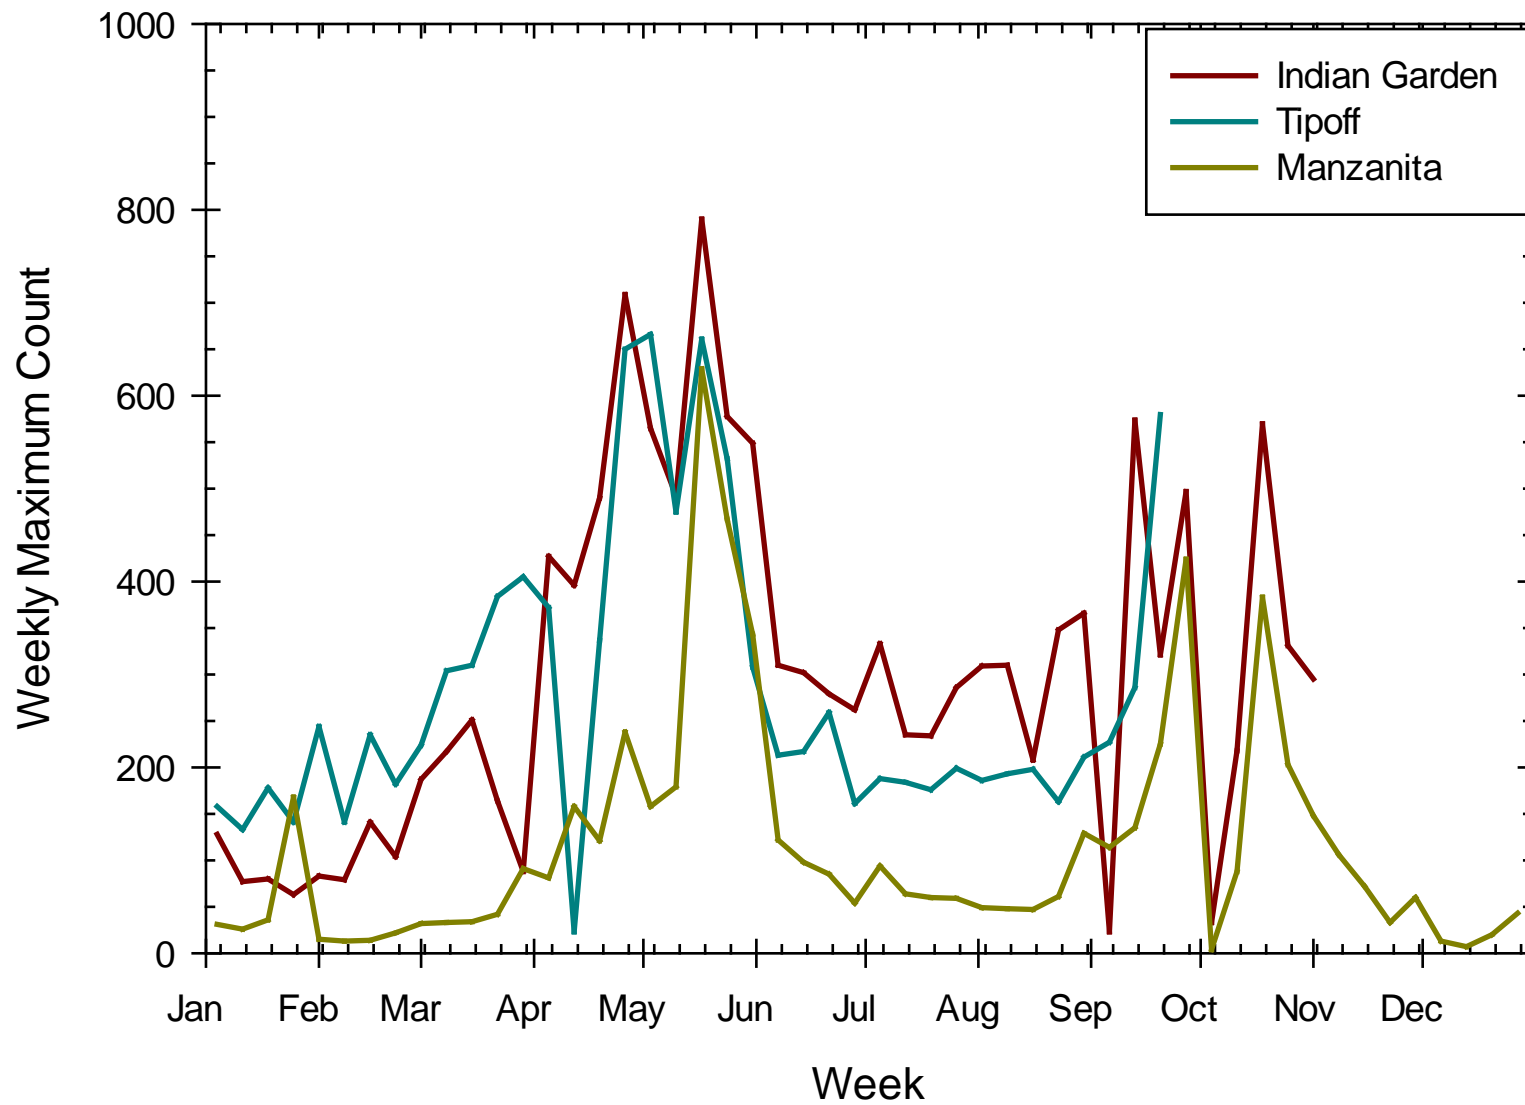

Weekly Maximum Number of Counts per Day: 2012

Weekly Maximum Number of Counts per Day: 2013

Weekly Maximum Number of Counts per Day: 2014

Weekly Maximum Number of Counts per Day: 2015