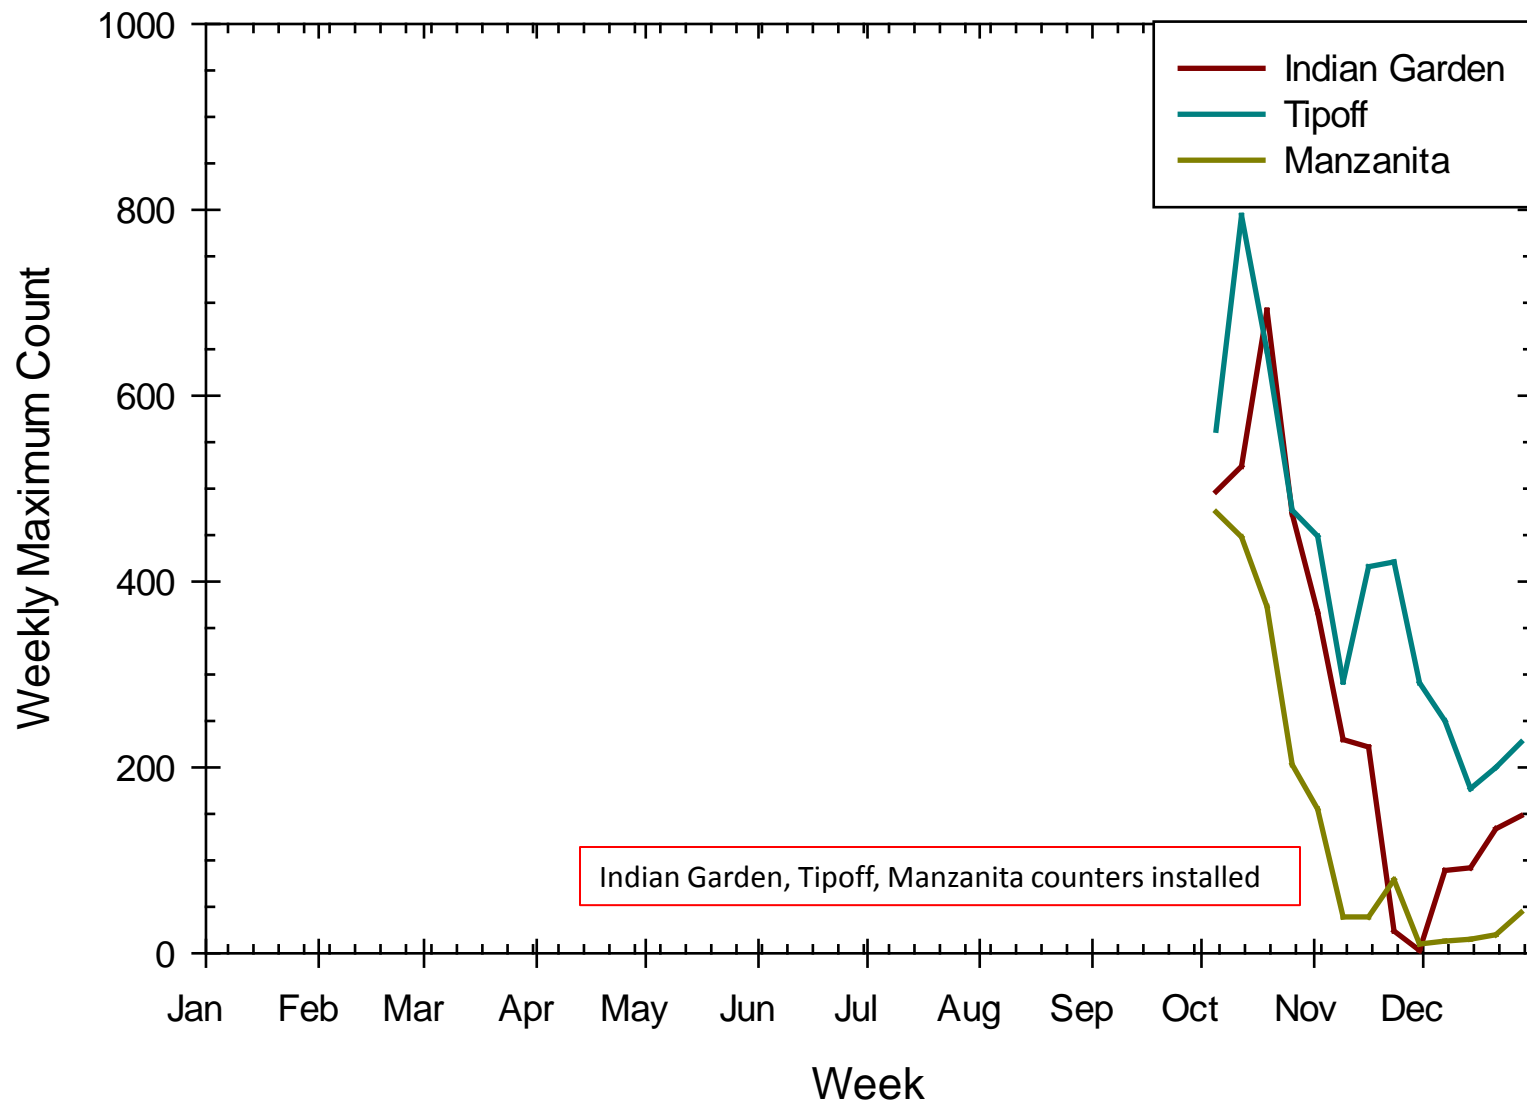

Weekly Maximum Number of Counts per Day: 2012

Weekly Maximum Number of Counts per Day: 2013

Weekly Maximum Number of Counts per Day: 2014

Weekly Maximum Number of Counts per Day: 2015