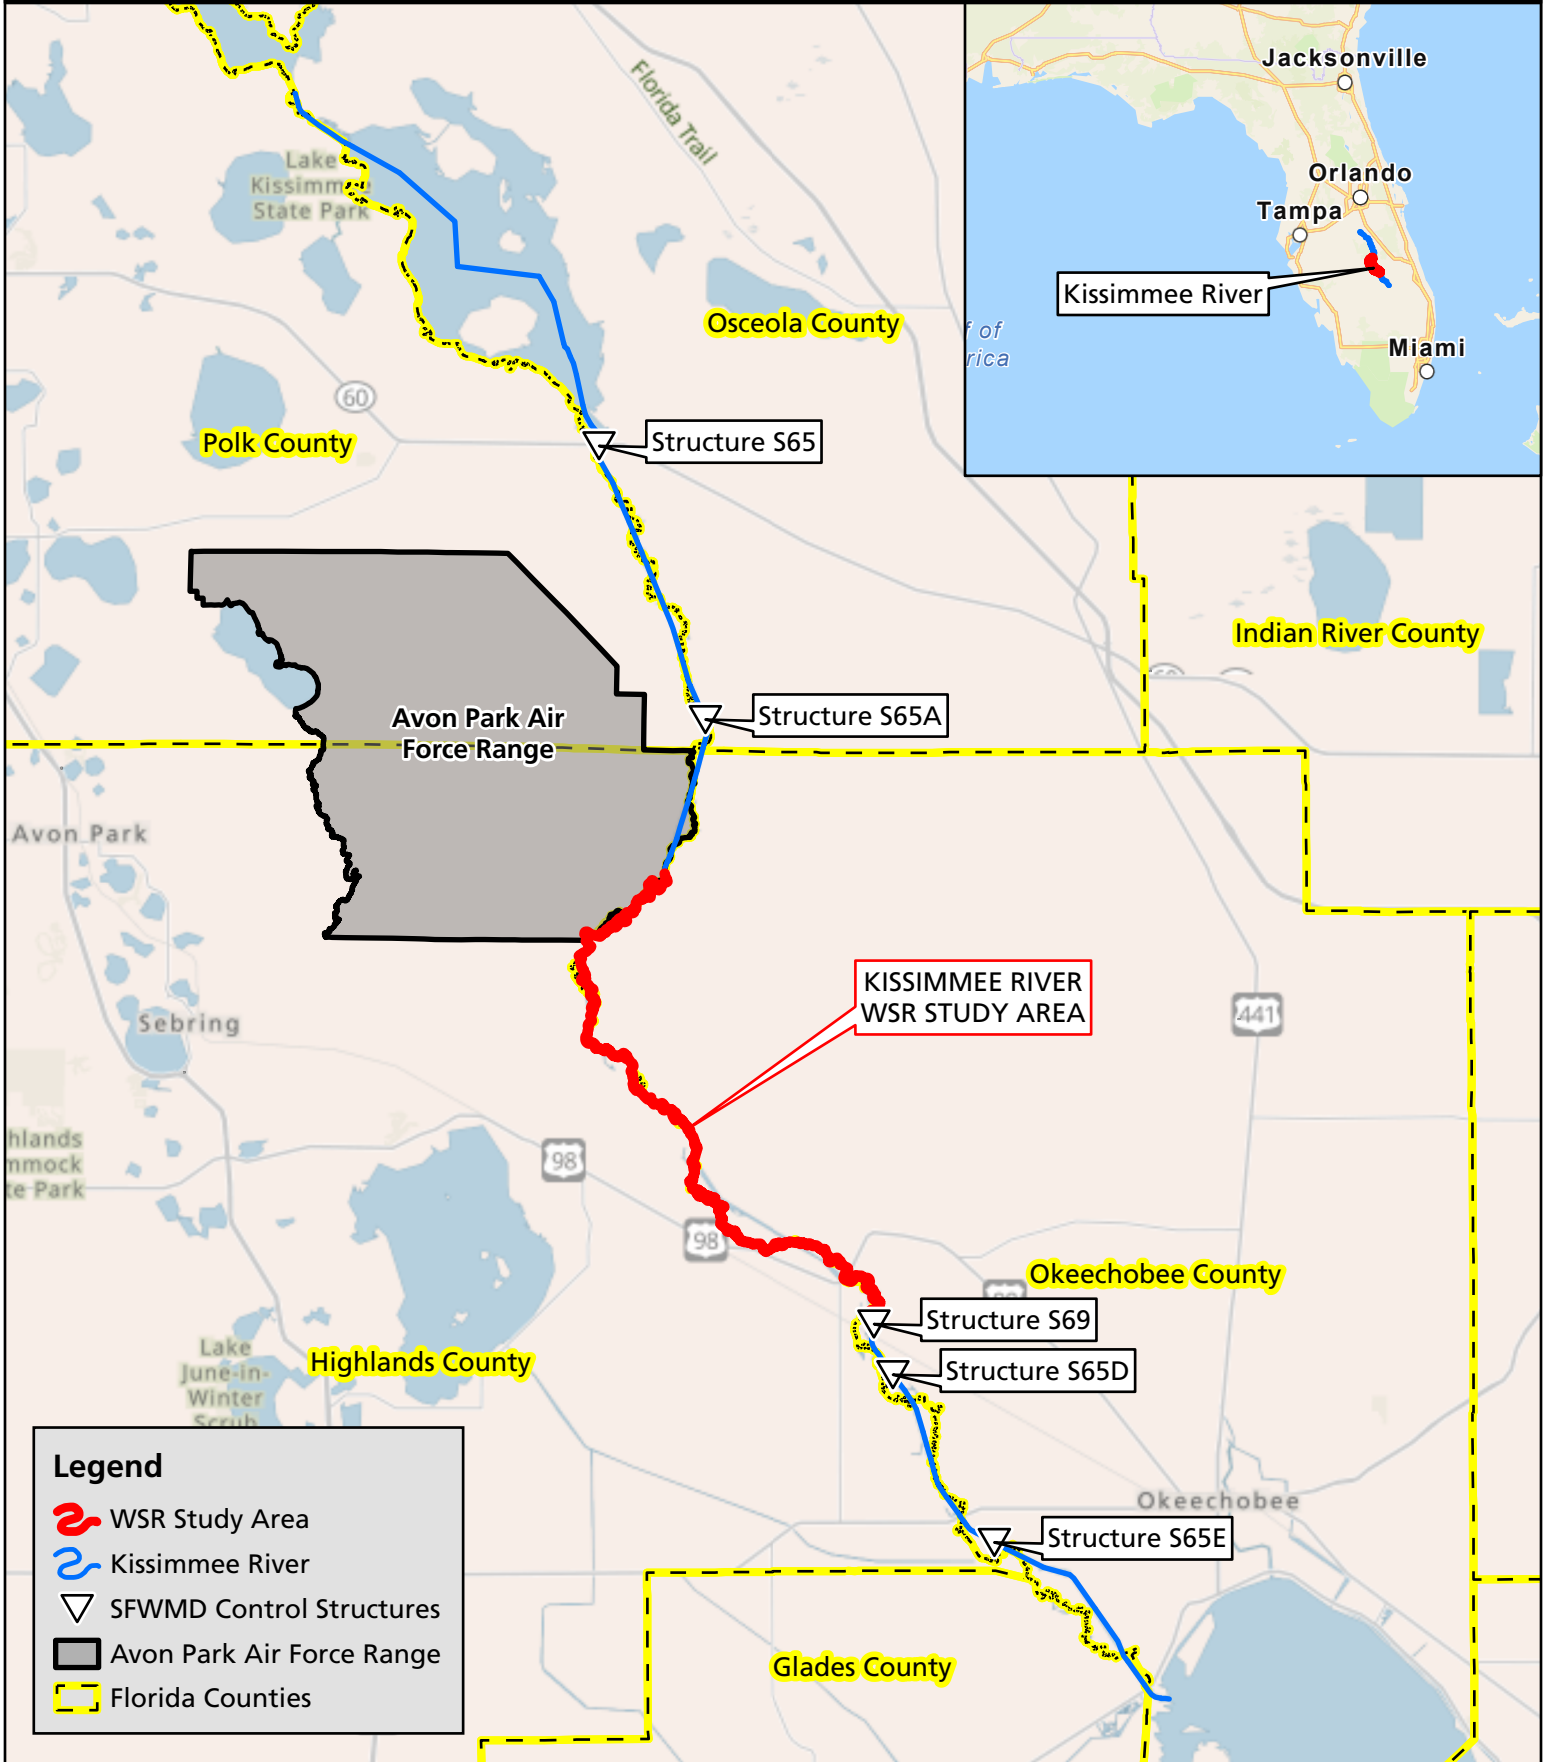

Kissimmee River WSR Study Area

National Park Service
U.S. Department of the Interior

Legend

- WSR Study Area
- Kissimmee River
- SFWMD Control Structures
- Avon Park Air Force Range
- Florida Counties

September 2025

Data Sources: ESRI Imagery, NPS Park Data